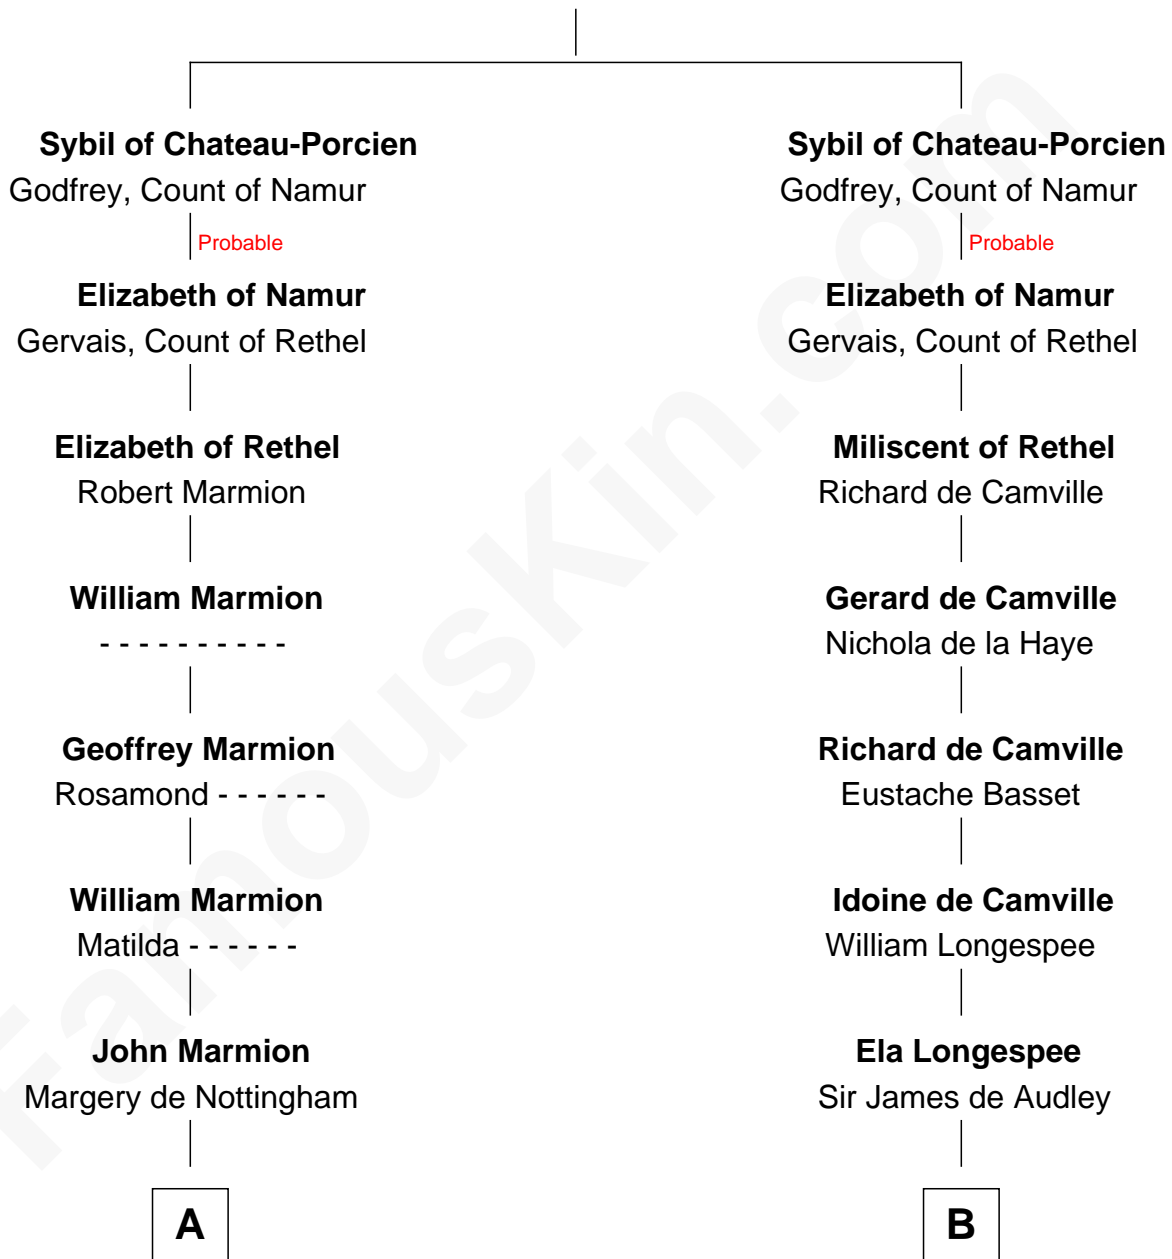

# FamousKin.com

## Relationship Chart of Benjamin Harrison V

*Signer of the Declaration of Independence*

21st cousin of

**Caesar Rodney**

*Signer of the Declaration of Independence*

### Roger, Count of Chateau-Porcien

-----

**C**

**Martha Bacon**  
Anthony Smith

**Abigail Smith**  
Lewis Burwell

**Elizabeth Burwell**  
Benjamin Harrison

**Benjamin Harrison**  
Anne Carter

**Benjamin Harrison V**

*Signer of Declaration of Independence*

**D**

**William Rodney**  
Alice Caesar

**William Rodney**  
Rachel - - - - -

**Capt. William Rodney**  
Sarah Jones

**Caesar Rodney**  
Elizabeth Crawford

**Caesar Rodney**