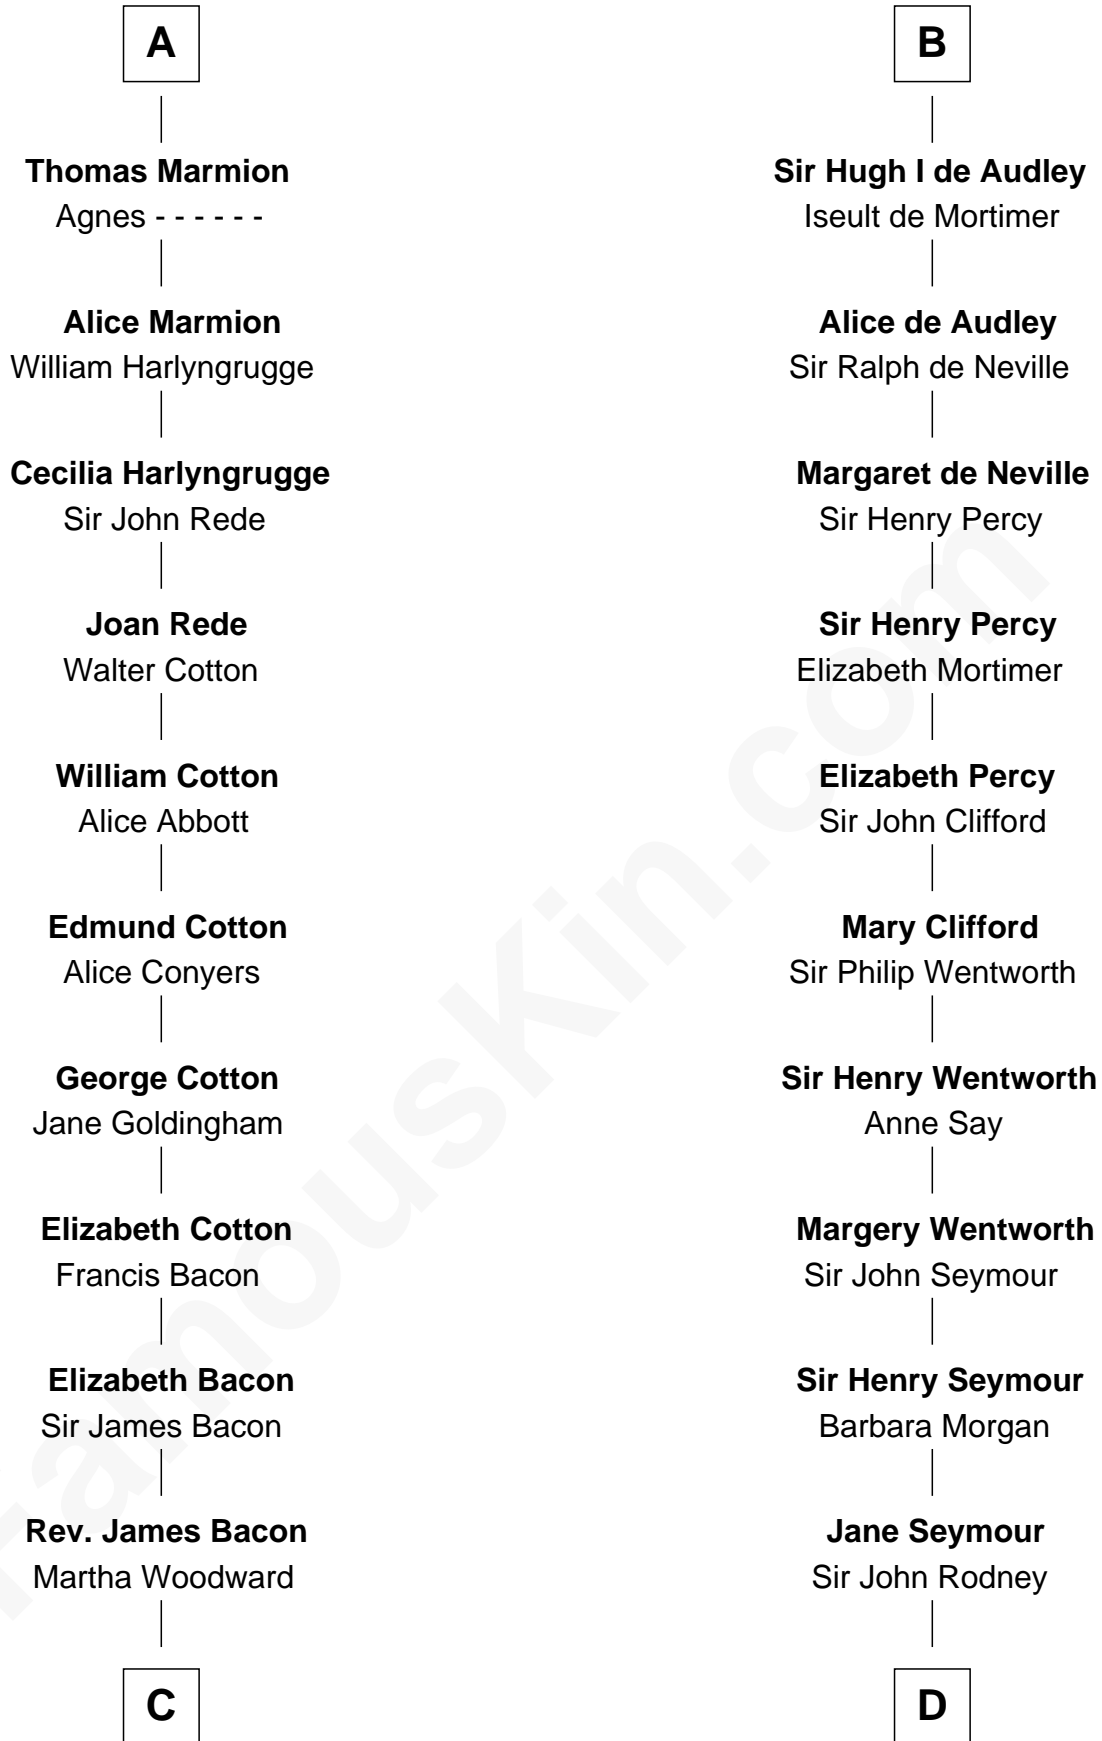

## Relationship Chart of Benjamin Harrison V

*Signer of the Declaration of Independence*

21st cousin of

**Caesar Rodney**

*Signer of the Declaration of Independence*

### Roger, Count of Chateau-Porcien

-----

**C**

**Martha Bacon**  
Anthony Smith

**Abigail Smith**  
Lewis Burwell

**Elizabeth Burwell**  
Benjamin Harrison

**Benjamin Harrison**  
Anne Carter

**Benjamin Harrison V**