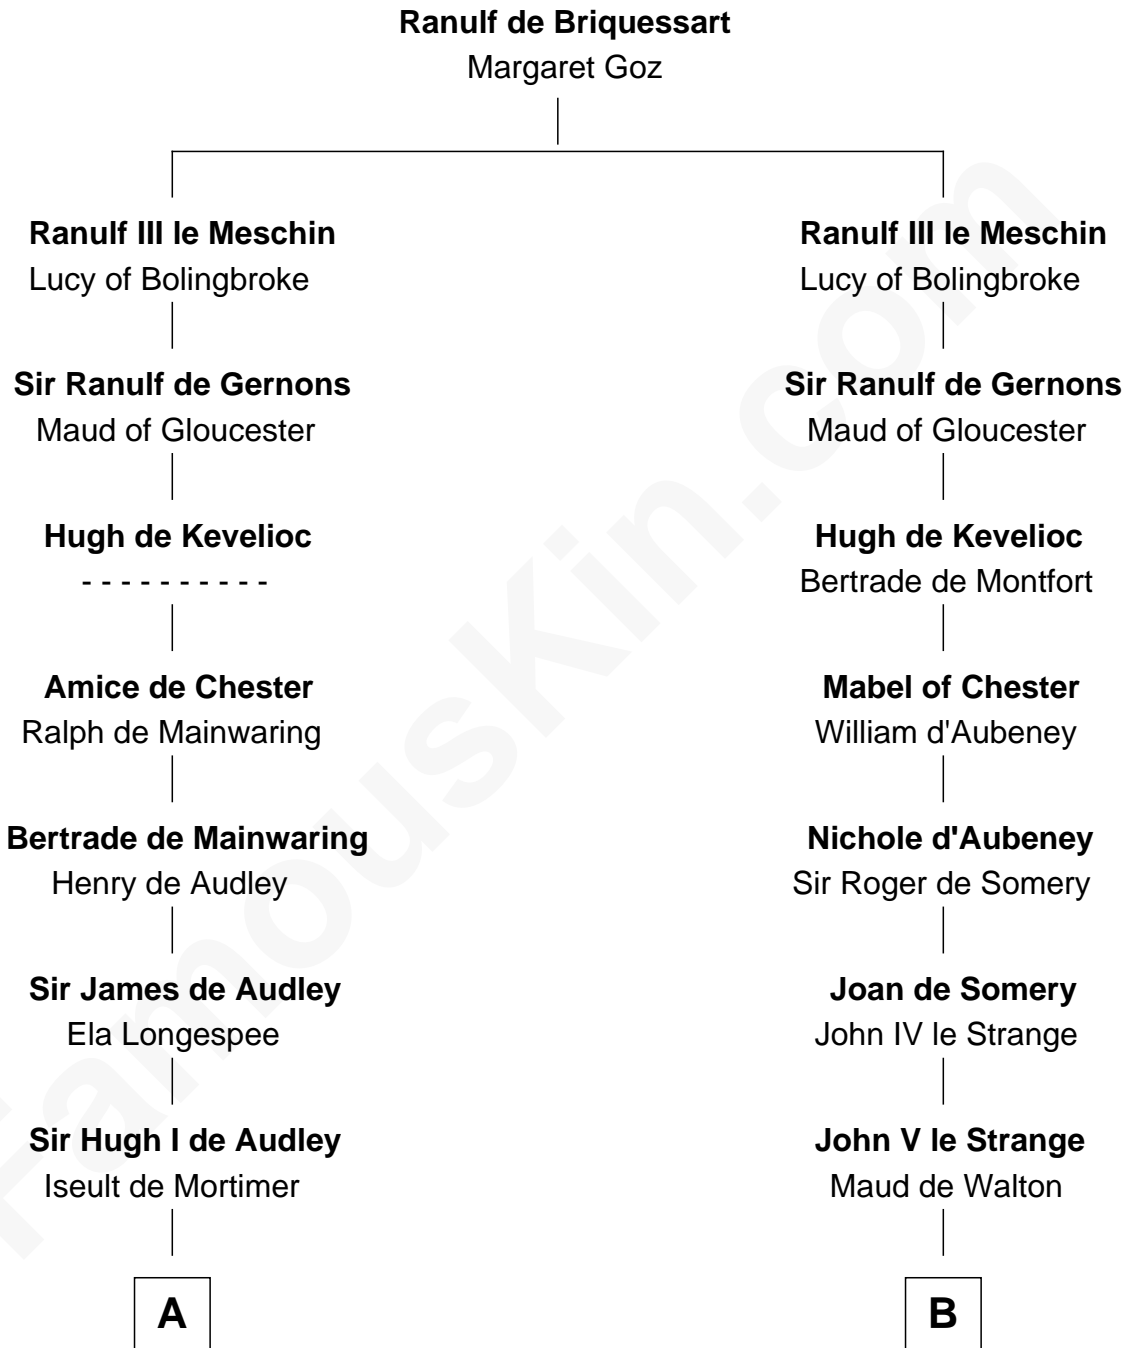

FamousKin.com

Relationship Chart of

Benjamin Harrison V

Signer of the Declaration of Independence

17th cousin 4 times removed of

Elihu Yale

Benefactor and Namesake of Yale College

C

Benjamin Harrison

Mary - - - - -

Benjamin Harrison

Hannah Churchill

Benjamin Harrison

Elizabeth Burwell

Benjamin Harrison

Anne Carter