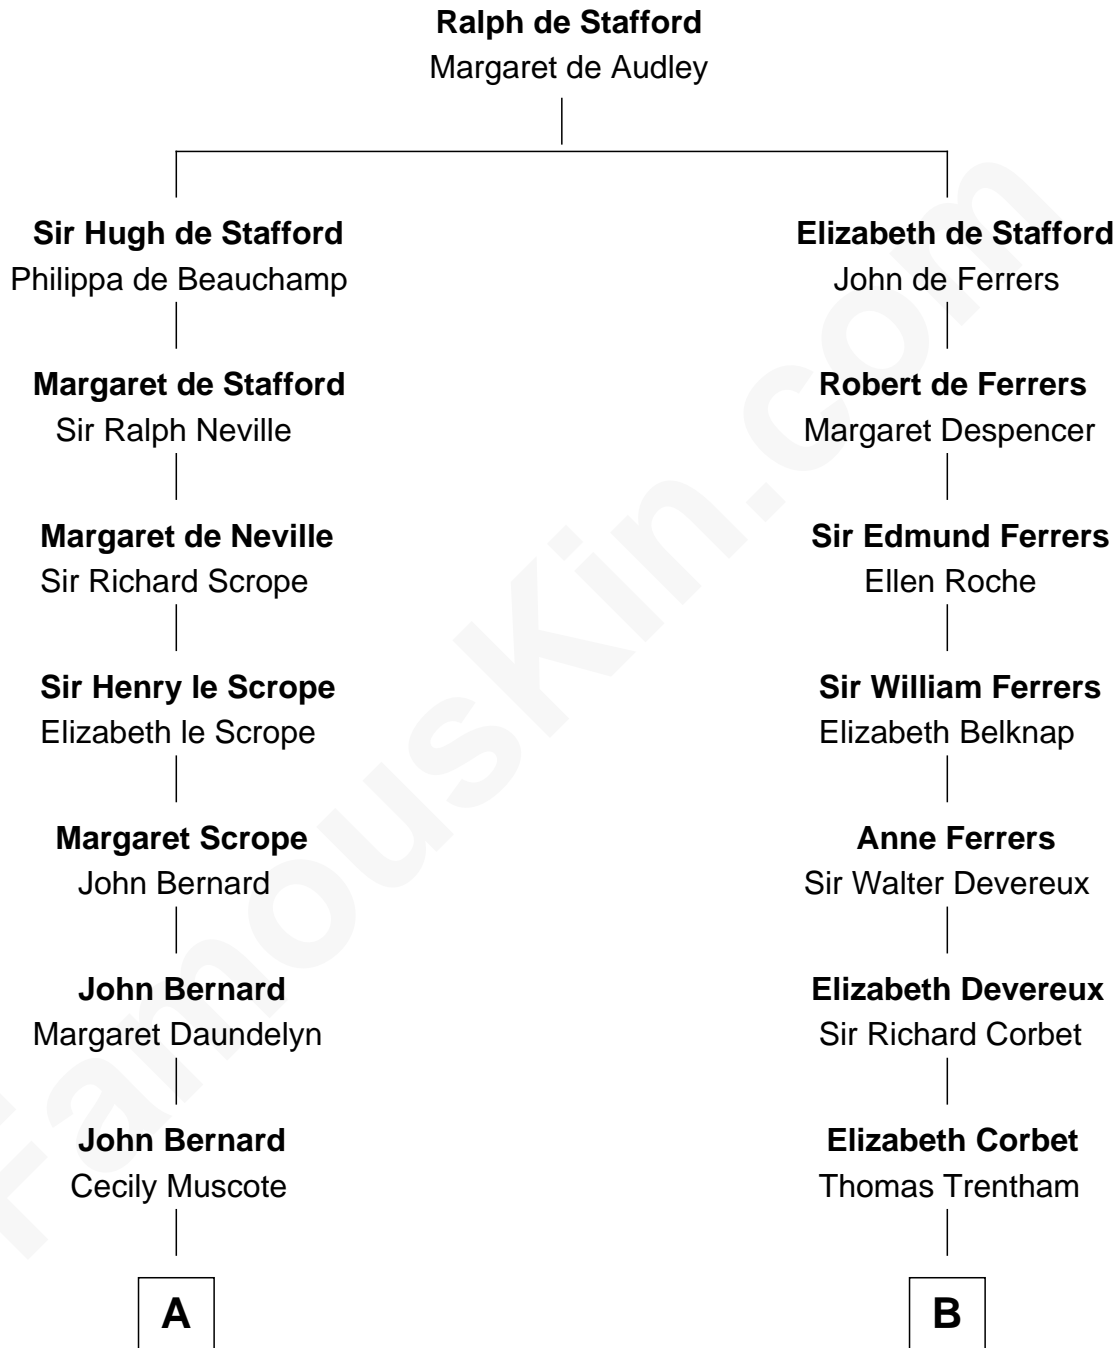

FamousKin.com

Relationship Chart of Benjamin Harrison V

Signer of the Declaration of Independence

13th cousin 8 times removed of

Christopher Reeve
Movie Actor

C

—
Sarah Wyatt Carpenter

Richard Henry Reeve

—
Augustus Henry Reeve

Margaretta Willis Baldwin

—
Richard Henry Reeve

Anne Conrad D'Olier

—
Franklin D'Olier Reeve

Barbara Pitney Lamb

—
Christopher Reeve

Movie Actor