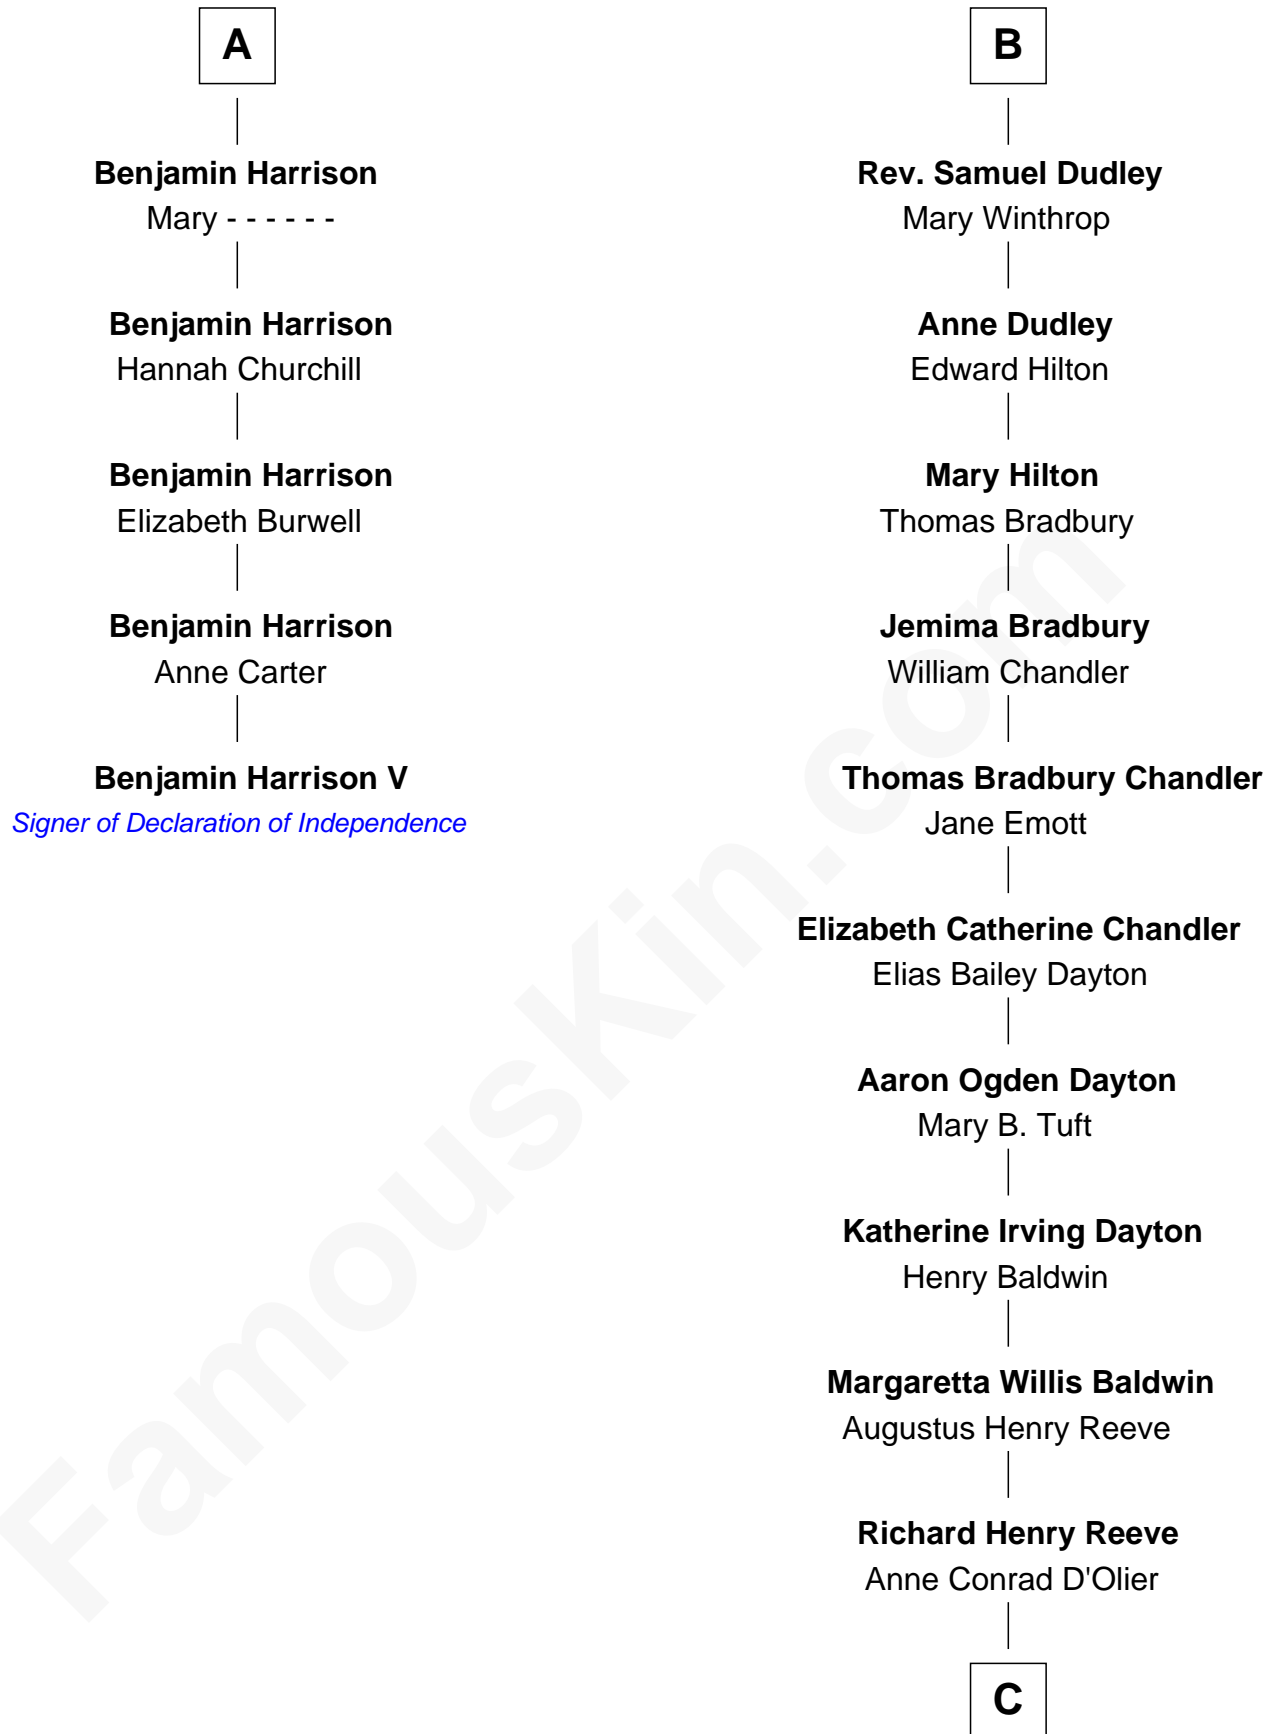

FamousKin.com

Relationship Chart of Benjamin Harrison V

Signer of the Declaration of Independence

11th cousin 7 times removed of

Christopher Reeve
Movie Actor

C

Franklin D'Olier Reeve

Barbara Pitney Lamb