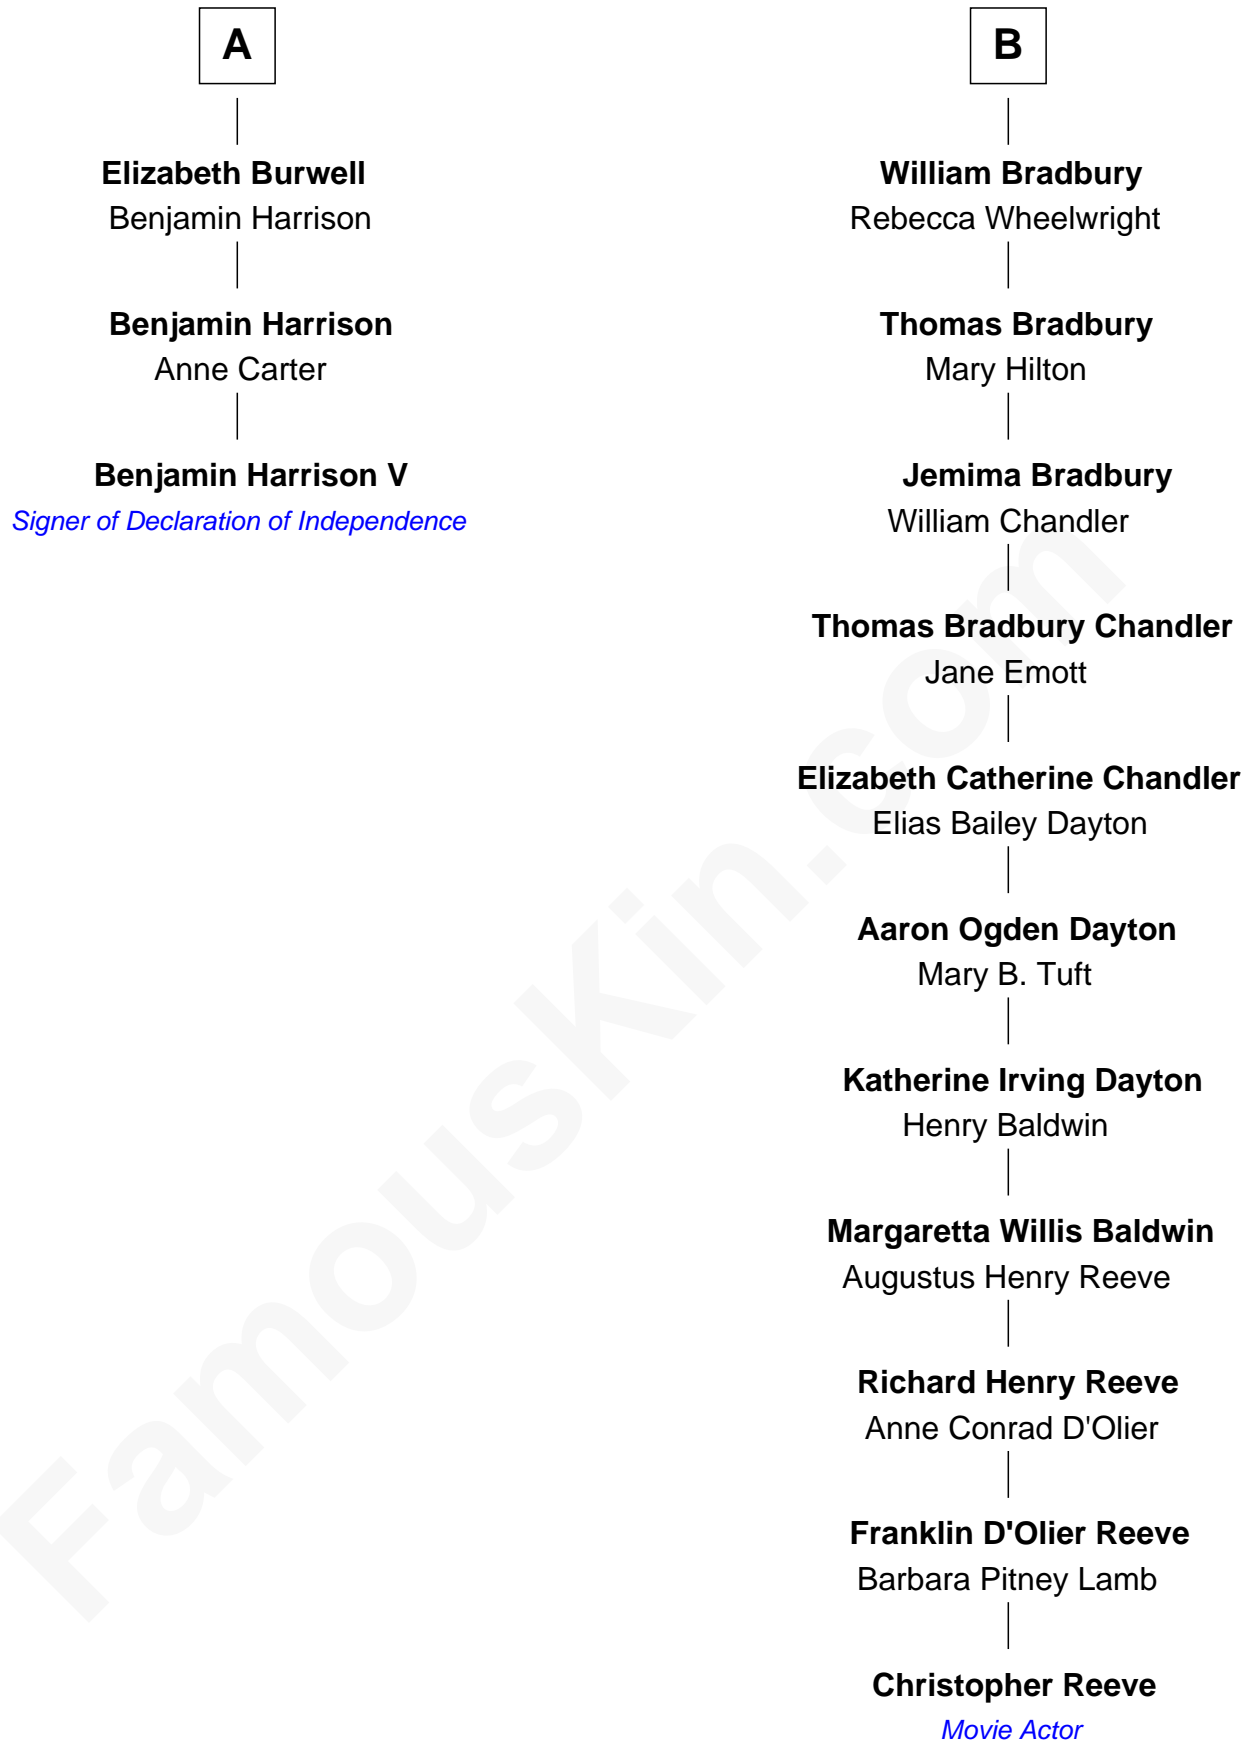

FamousKin.com

Relationship Chart of Benjamin Harrison V

Signer of the Declaration of Independence

9th cousin 8 times removed of

Christopher Reeve
Movie Actor

William Cotton
Alice Abbott

Christopher Reeve photo by [Jbfrankel](#) ([CC BY-SA 3.0](#))