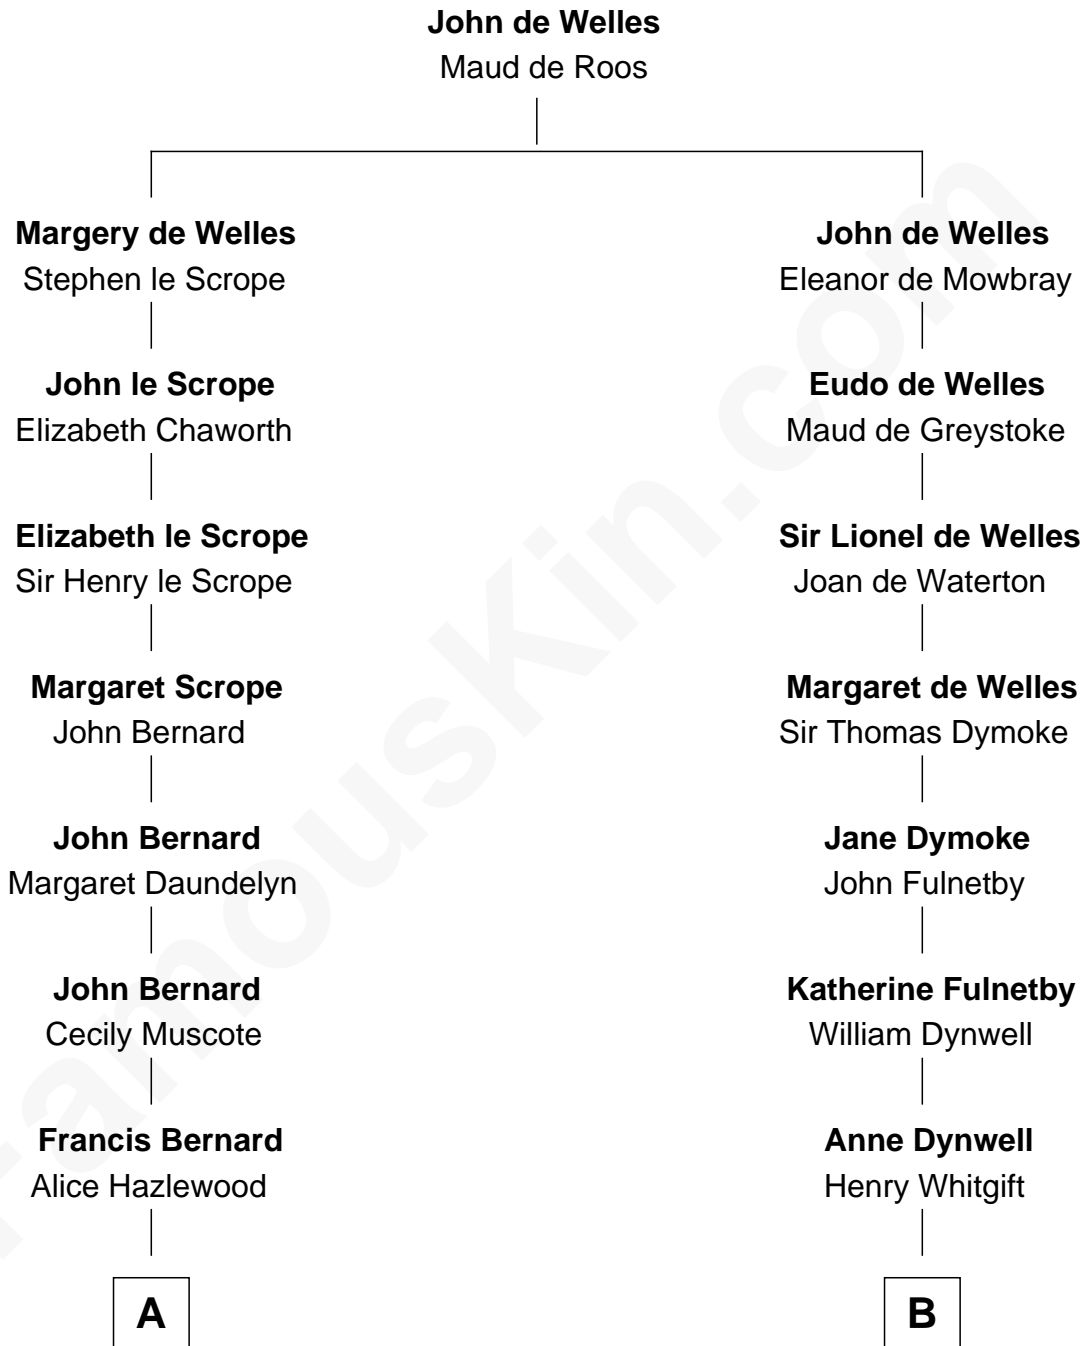

FamousKin.com

Relationship Chart of

Benjamin Harrison V

Signer of the Declaration of Independence

12th cousin 8 times removed of

Christopher Reeve
Movie Actor

C

—
Margaretta Willis Baldwin

Augustus Henry Reeve

—
Richard Henry Reeve

Anne Conrad D'Olier

—
Franklin D'Olier Reeve

Barbara Pitney Lamb

—
Christopher Reeve

Movie Actor