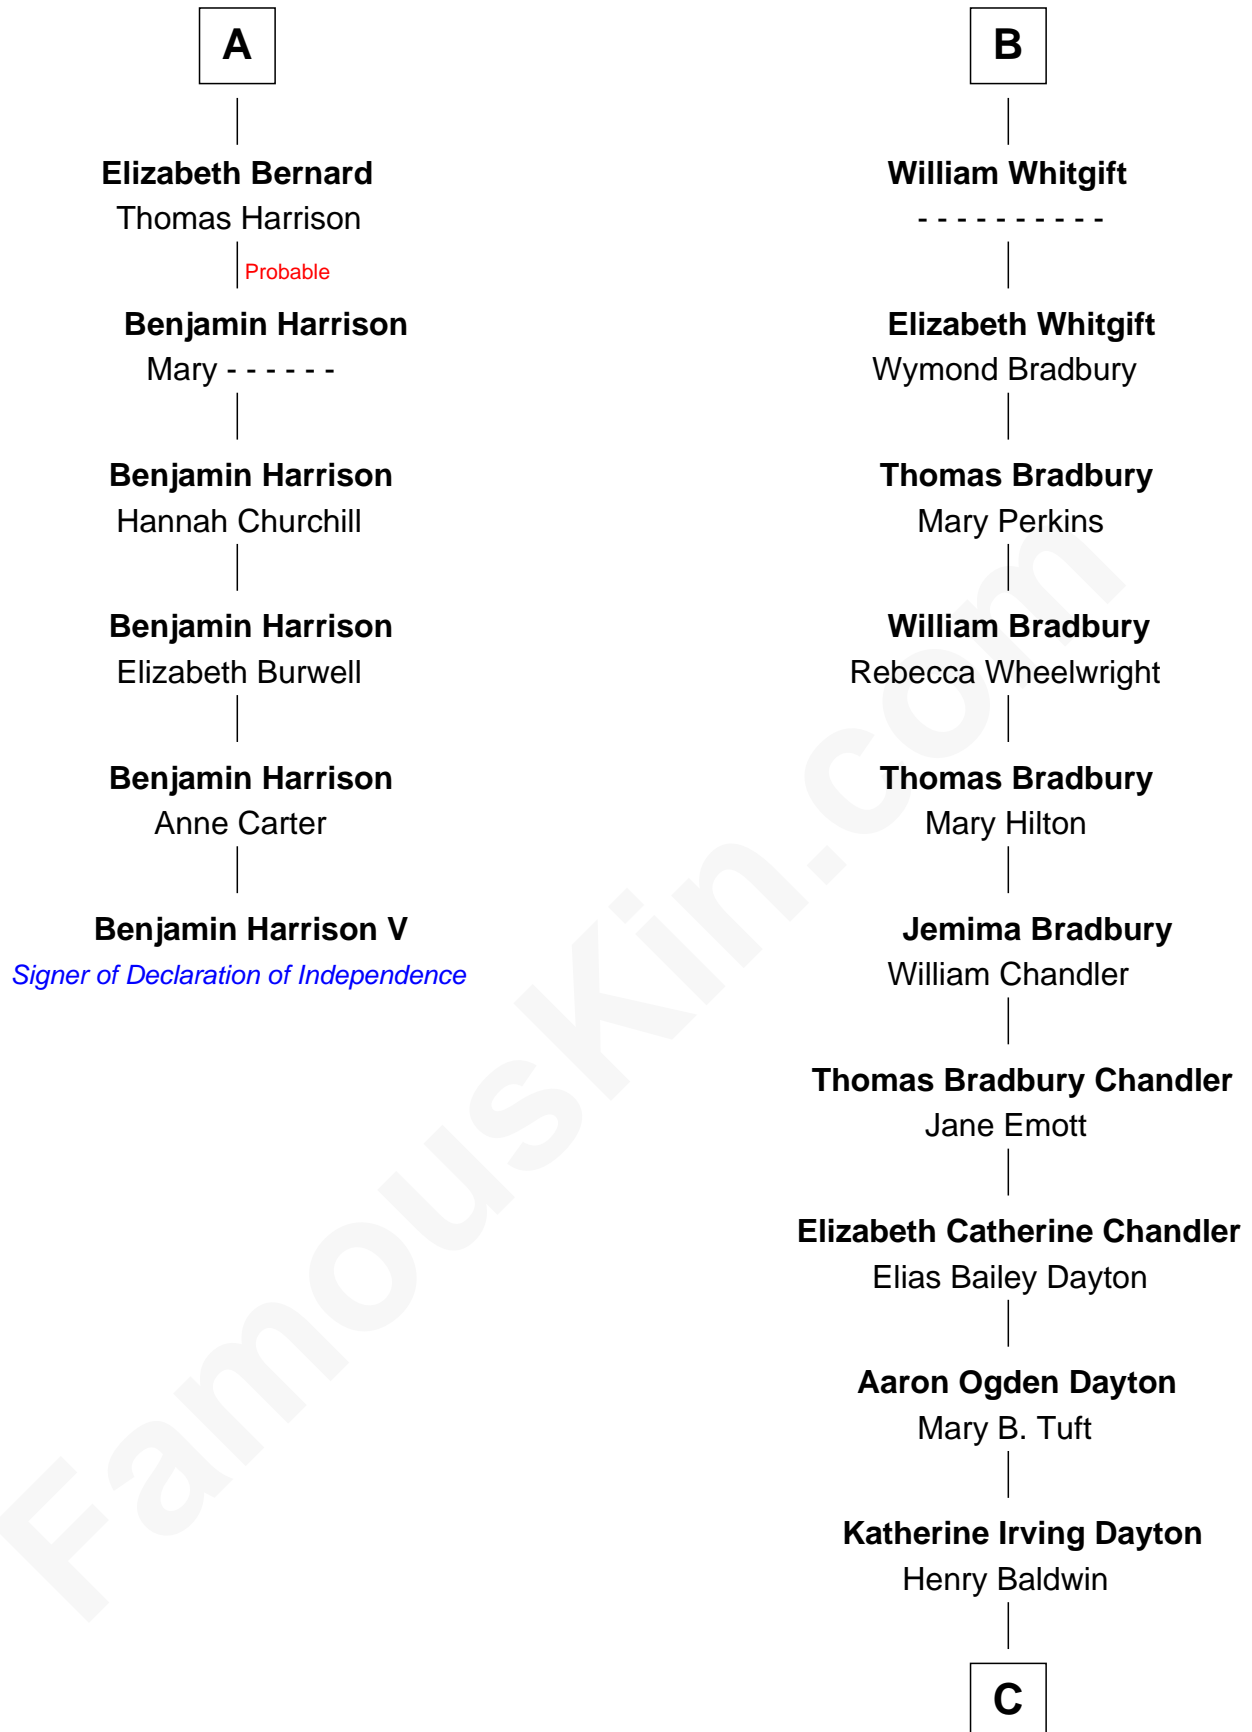

FamousKin.com

Relationship Chart of

Benjamin Harrison V

Signer of the Declaration of Independence

12th cousin 8 times removed of

Christopher Reeve
Movie Actor

C

—
Margaretta Willis Baldwin

Augustus Henry Reeve

—
Richard Henry Reeve

Anne Conrad D'Olier

—
Franklin D'Olier Reeve

Barbara Pitney Lamb

—
Christopher Reeve

Movie Actor