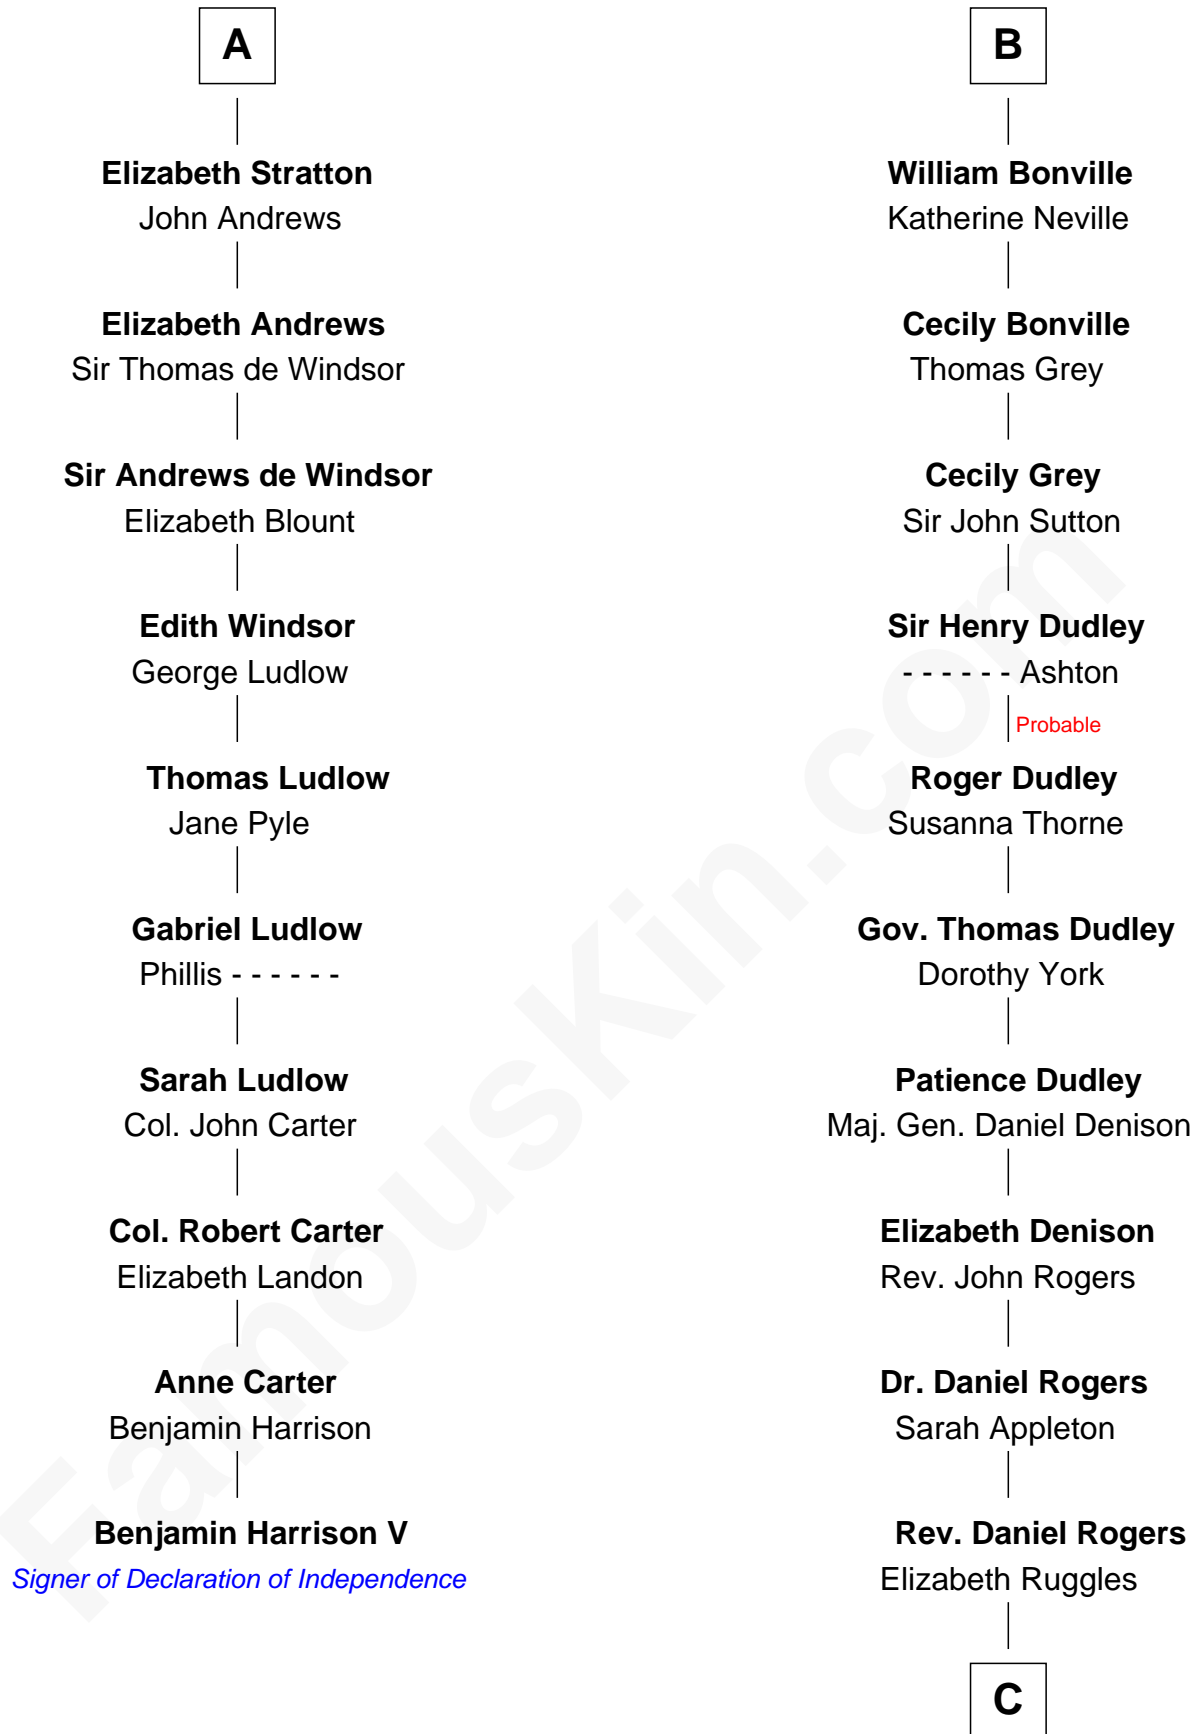

## Relationship Chart of Benjamin Harrison V

*Signer of the Declaration of Independence*

16th cousin 4 times removed of

**Elizabeth Luttrell**

John Stratton

**A**

**Eleanor de Bohun**

Sir John de Verdun

**Maud de Verdun**

Sir John de Grey

**Sir Roger de Grey**

Elizabeth de Hastings

**Sir Reynold de Grey**

Eleanor le Strange

**Sir Reynold Grey**

Margaret de Ros

**Margaret Grey**

Sir William Bonville

**William Bonville**

Elizabeth Harington

**B**

**C**

—  
**Sarah Rogers**  
Samuel Parkman

—  
**Elizabeth Willard Parkman**  
Robert Gould Shaw

—  
**Francis George Shaw**  
Sarah Blake Sturgis

—  
**Colonel Robert Gould Shaw**  
*Main character in film "Glory"*