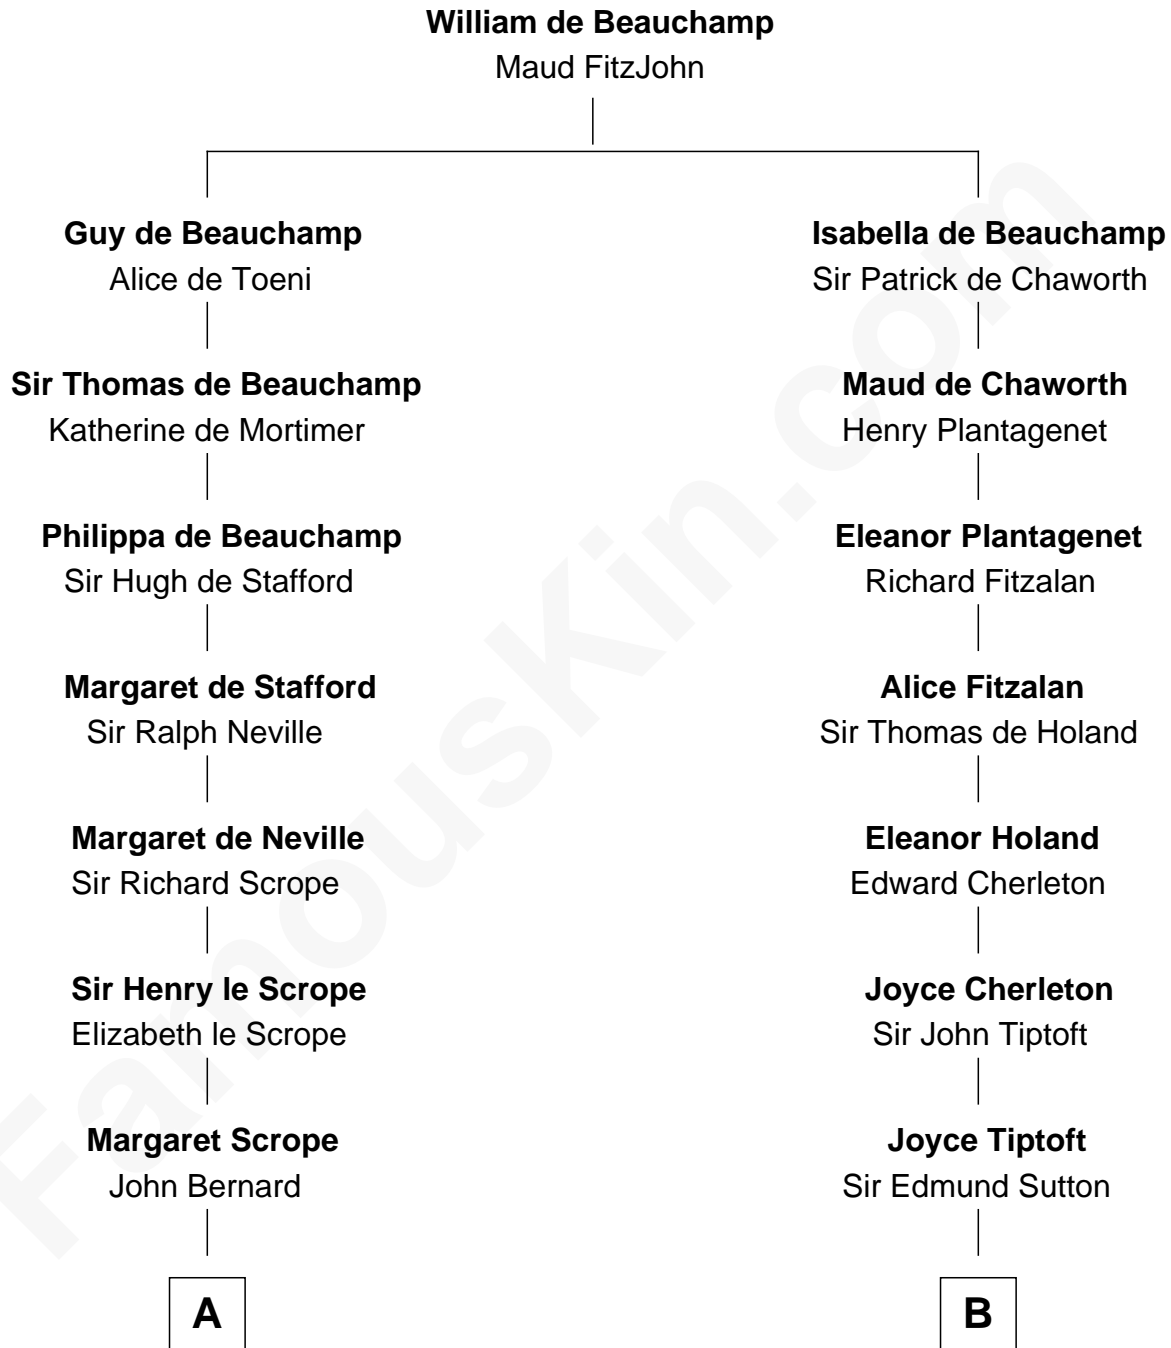

FamousKin.com

Relationship Chart of Benjamin Harrison V

Signer of the Declaration of Independence

15th cousin 4 times removed of

Colonel Robert Gould Shaw

U.S. Civil War leader of film "Glory" fame

C

—
Elizabeth Willard Parkman

Robert Gould Shaw

—
Francis George Shaw

Sarah Blake Sturgis

—
Colonel Robert Gould Shaw

Main character in film "Glory"

FamousKin.com