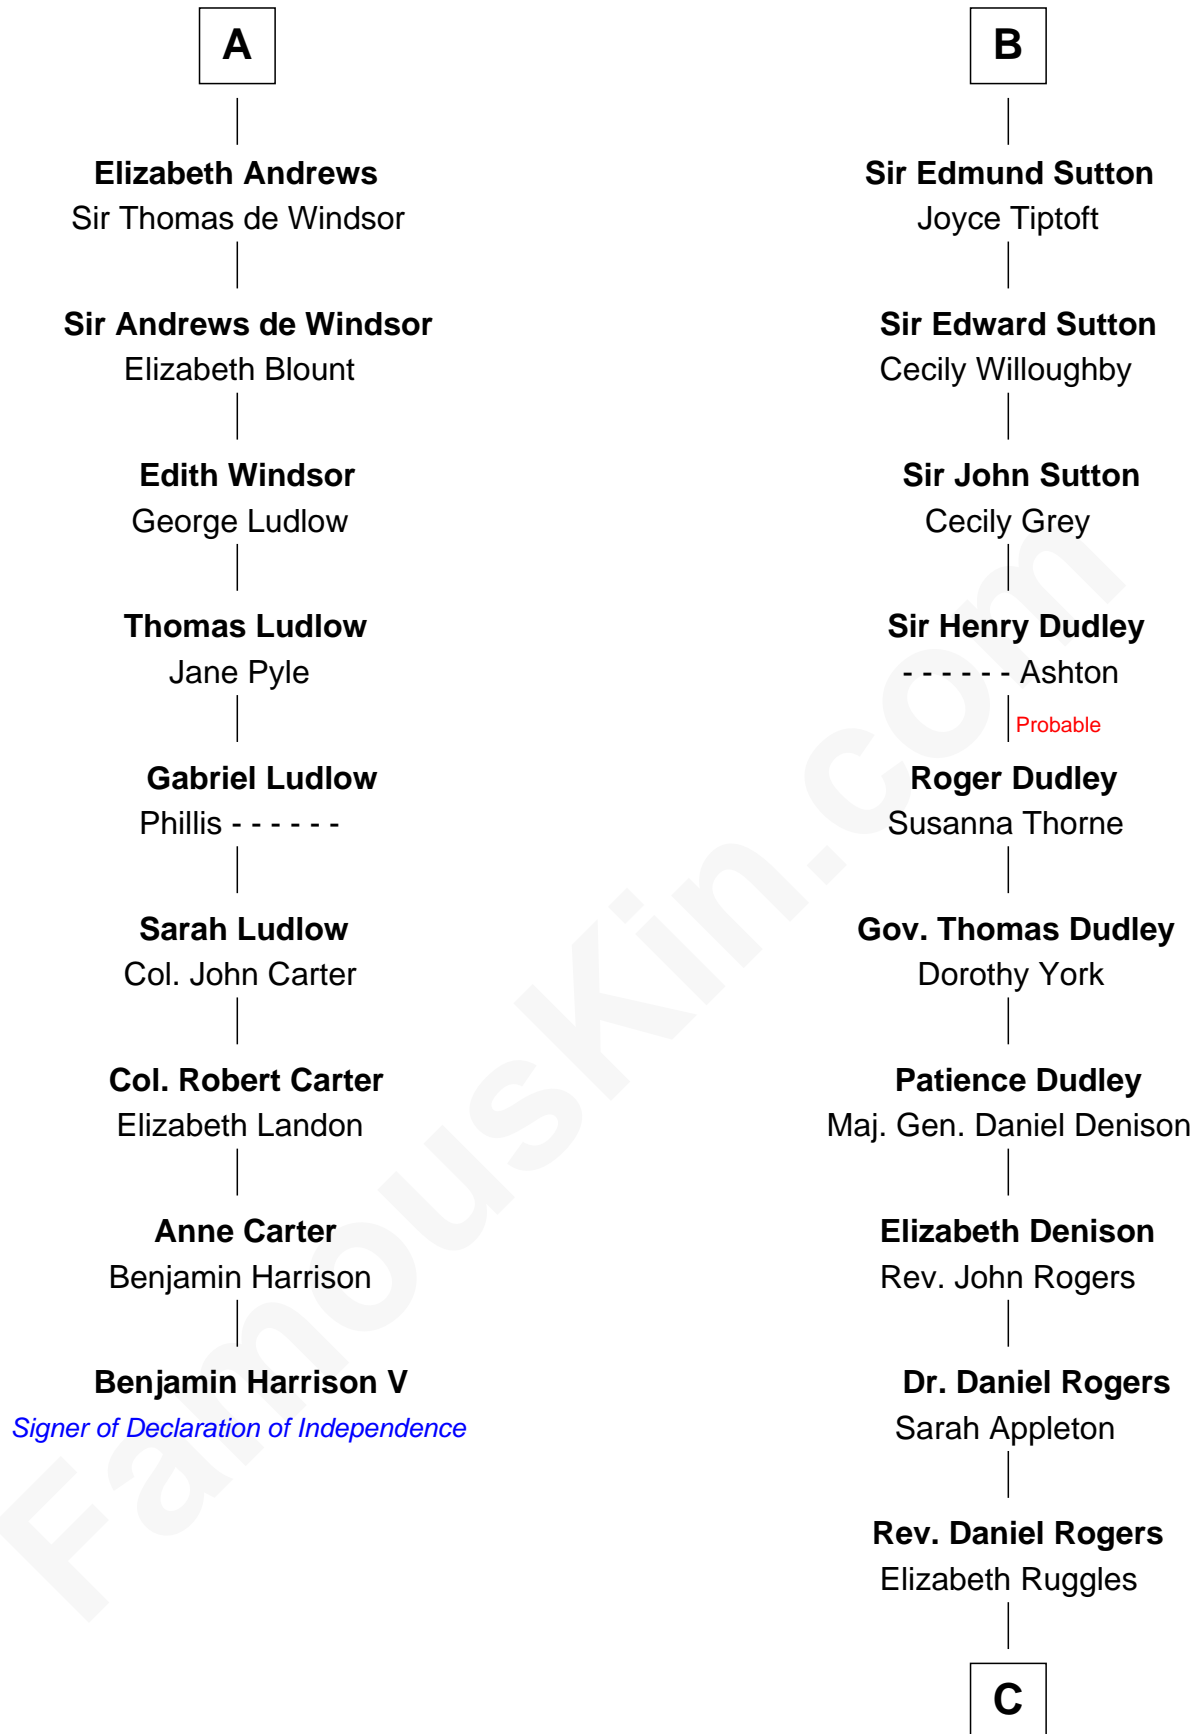

## Relationship Chart of Benjamin Harrison V

*Signer of the Declaration of Independence*

15th cousin 5 times removed of

**Elizabeth Stratton**

John Andrews

**A**

**Sir Hugh le Despencer**

Isabella de Beauchamp

**Sir Philip le Despencer**

Margaret de Goushill

**Sir Philip le Despencer**

Joan de Cobham

**Sir Philip le Despencer**

Elizabeth - - - - -

**Alice le Despenser**

Sir John Sutton

**Sir John Sutton**

Constance Blount

**Sir John Sutton**

Elizabeth Berkeley

**B**

**C**

—  
**Sarah Rogers**  
Samuel Parkman

—  
**Elizabeth Willard Parkman**  
Robert Gould Shaw

—  
**Francis George Shaw**  
Sarah Blake Sturgis

—  
**Colonel Robert Gould Shaw**  
*Main character in film "Glory"*