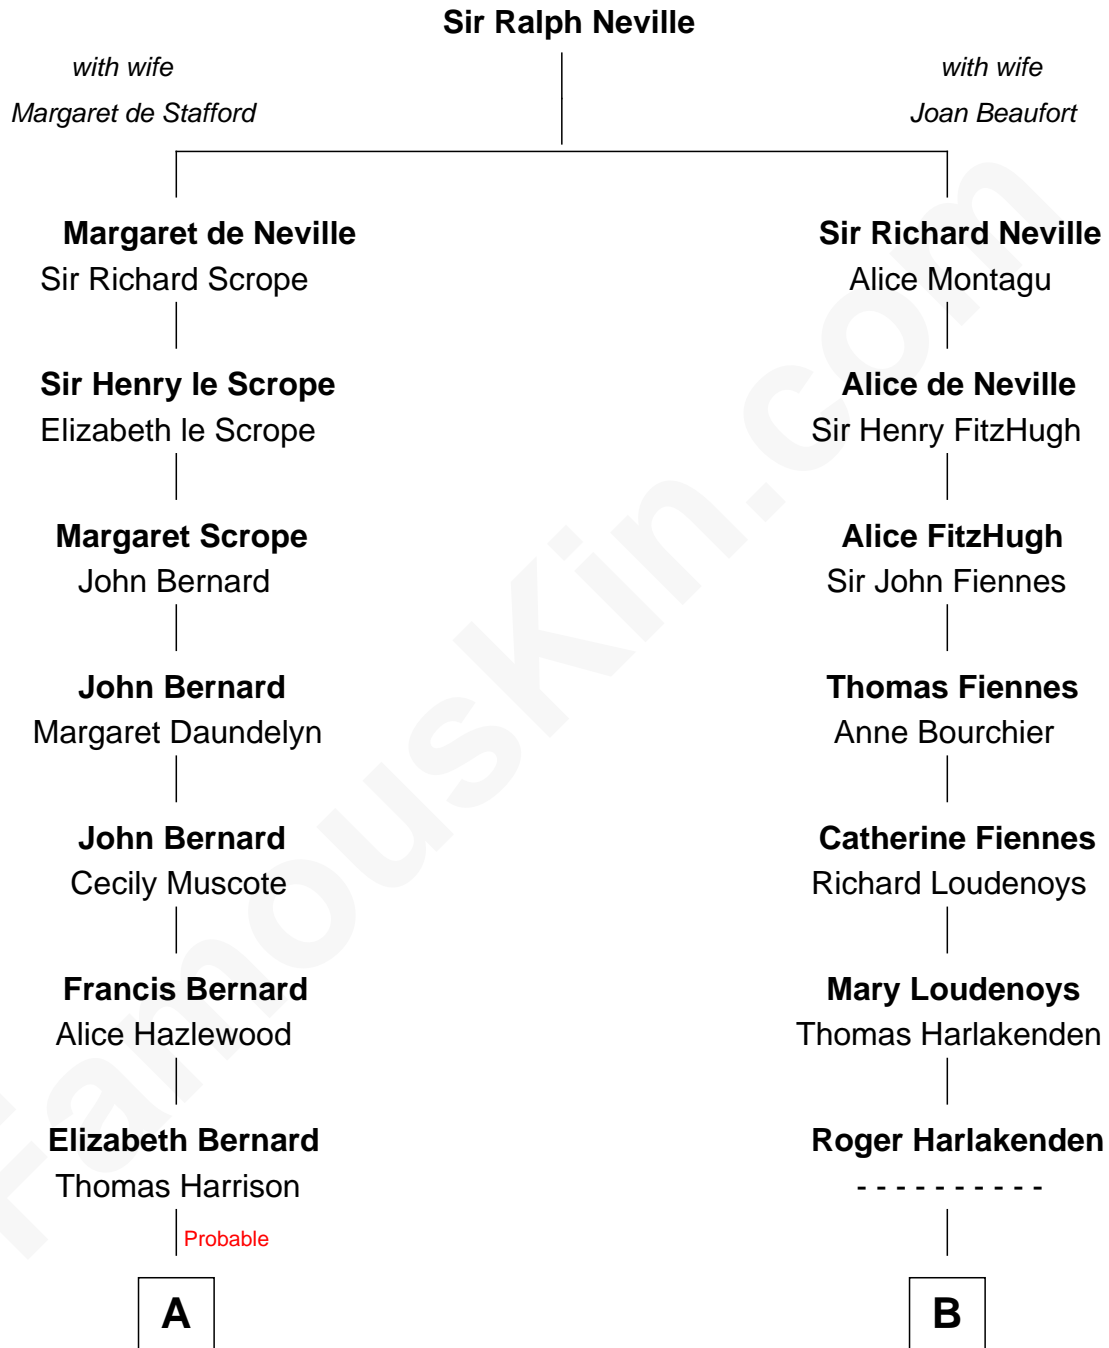

# FamousKin.com

## Relationship Chart of Benjamin Harrison V

Signer of the Declaration of Independence

11th cousin 8 times removed of

**Anne Baxter**  
Movie Actress

**C**

**Frank Lloyd Wright**

Catherine L. Tobin

**Catherine Dorothy Wright**

Kenneth Stuart Baxter

**Anne Baxter**

*Movie Actress*

FamousKin.com