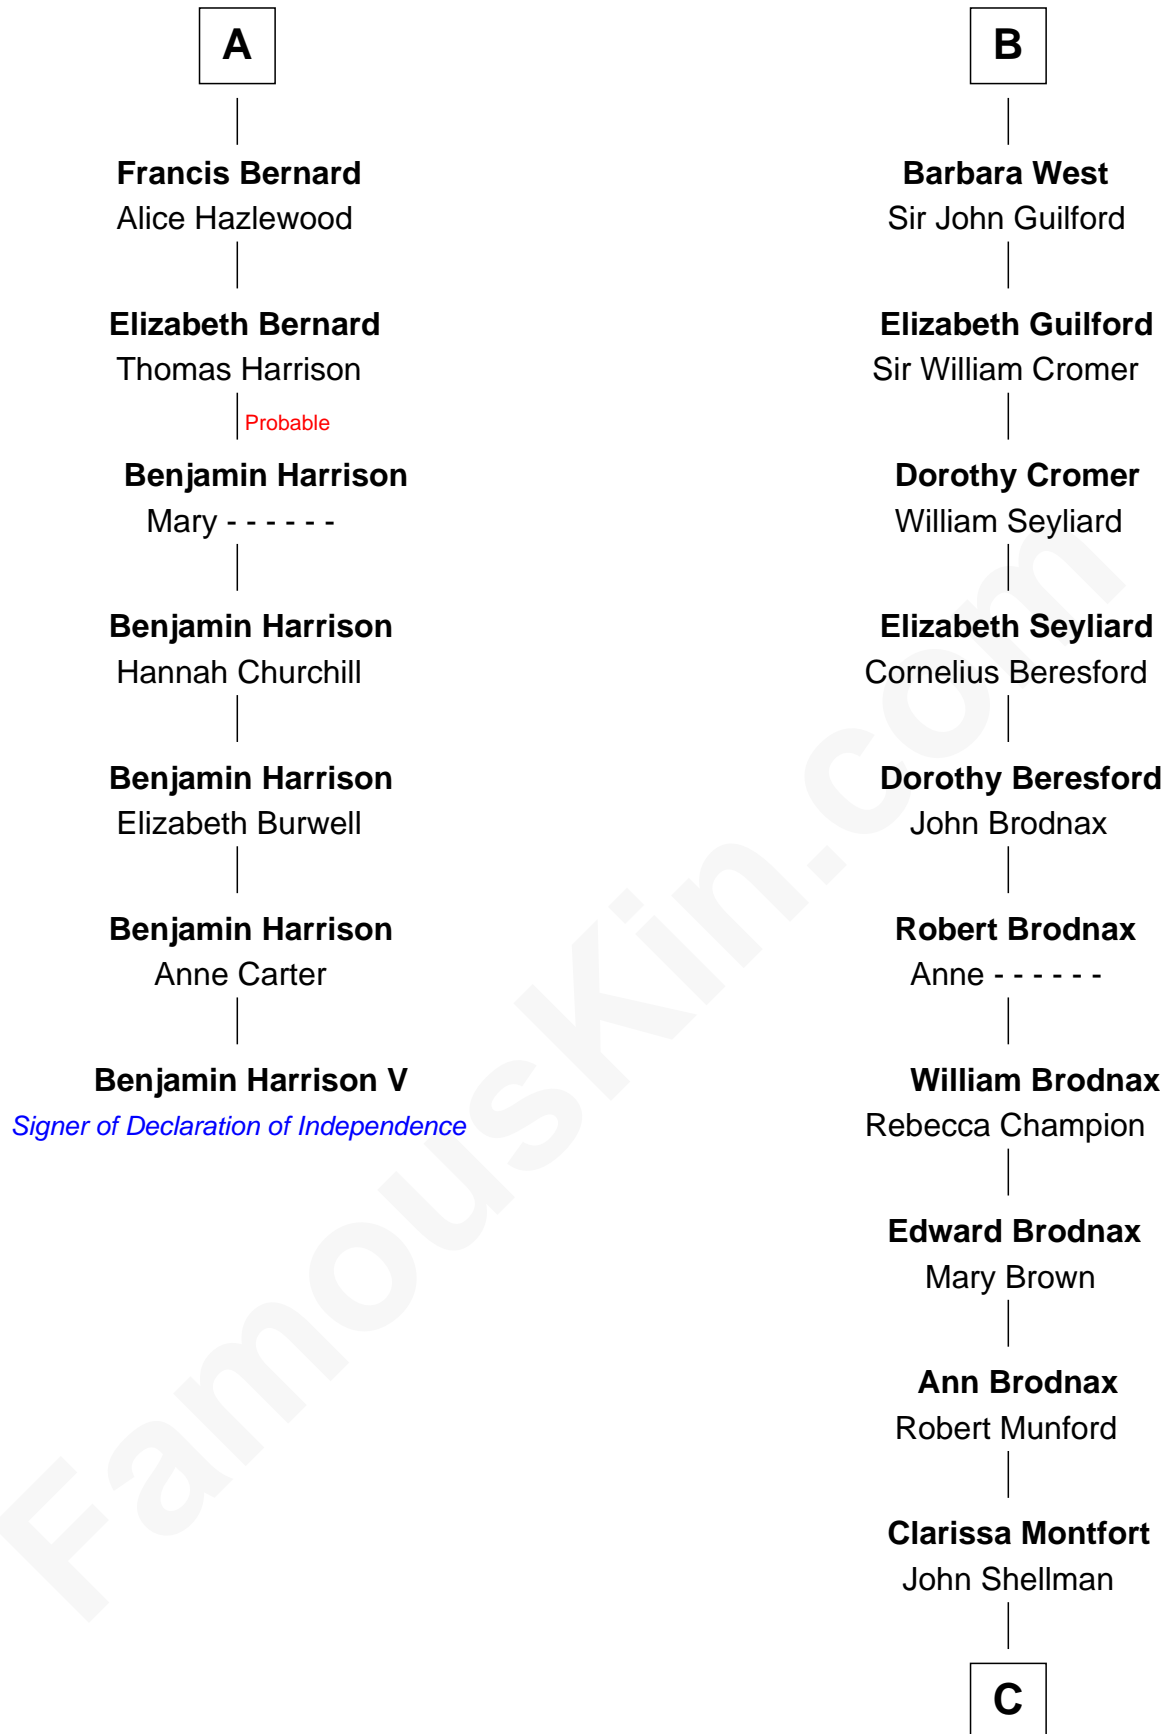

FamousKin.com

Relationship Chart of

Benjamin Harrison V

Signer of the Declaration of Independence

13th cousin 8 times removed of

George H. W. Bush

41st U.S. President

C

—
Susan Montfort Shellman

Samuel Howard Fay

—
Harriet Eleanor Fay

Rev. James Smith Bush

—
Samuel Prescott Bush

Flora Sheldon

—
Prescott Sheldon Bush

Dorothy Wear Walker

—
George H. W. Bush

41st U.S. President

FamousKin.com