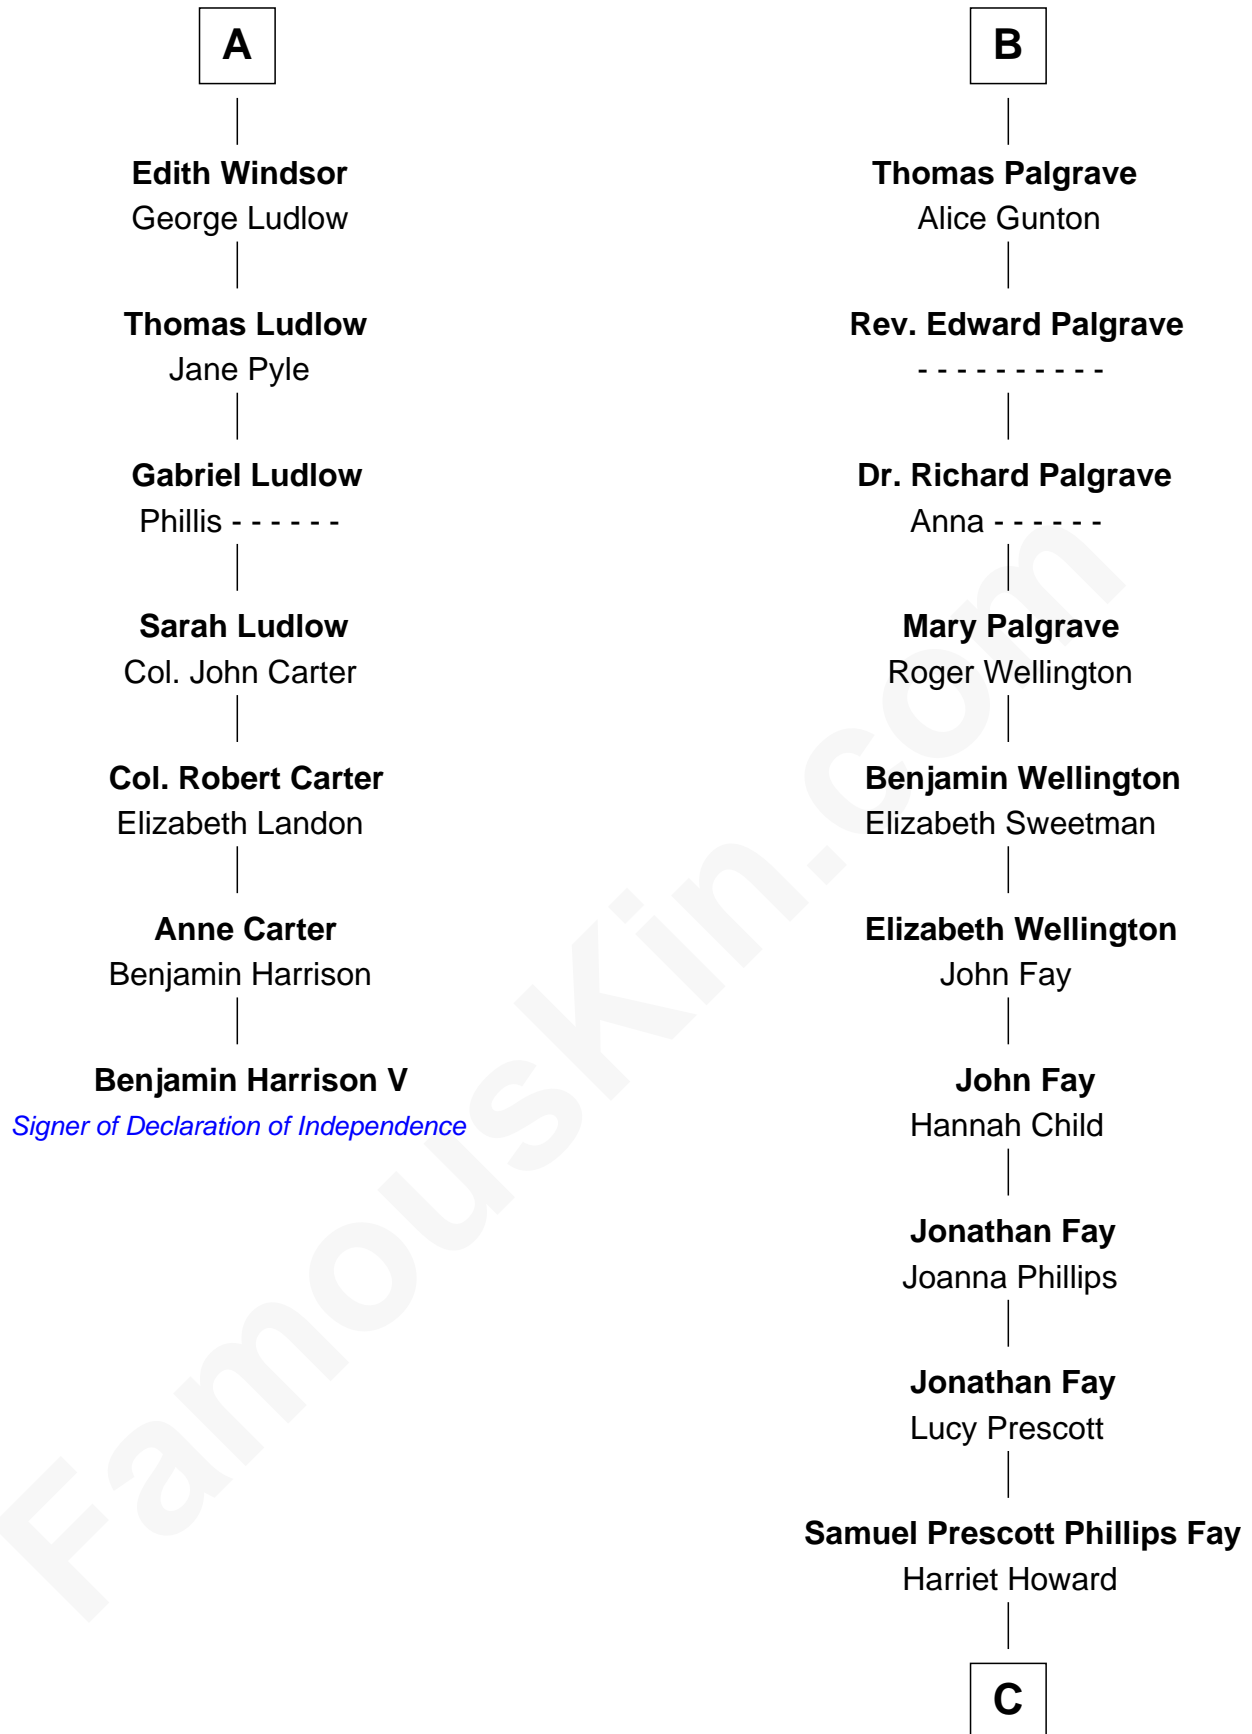

## Relationship Chart of

### Benjamin Harrison V

*Signer of the Declaration of Independence*

13th cousin 8 times removed of

**George H. W. Bush**  
*41st U.S. President*

**Humphrey de Bohun**  
Elizabeth Plantagenet

**C**

—  
**Samuel Howard Fay**  
Susan Montfort Shellman

—  
**Harriet Eleanor Fay**  
Rev. James Smith Bush

—  
**Samuel Prescott Bush**  
Flora Sheldon

—  
**Prescott Sheldon Bush**  
Dorothy Wear Walker

—  
**George H. W. Bush**  
*41st U.S. President*

FamousKin.com