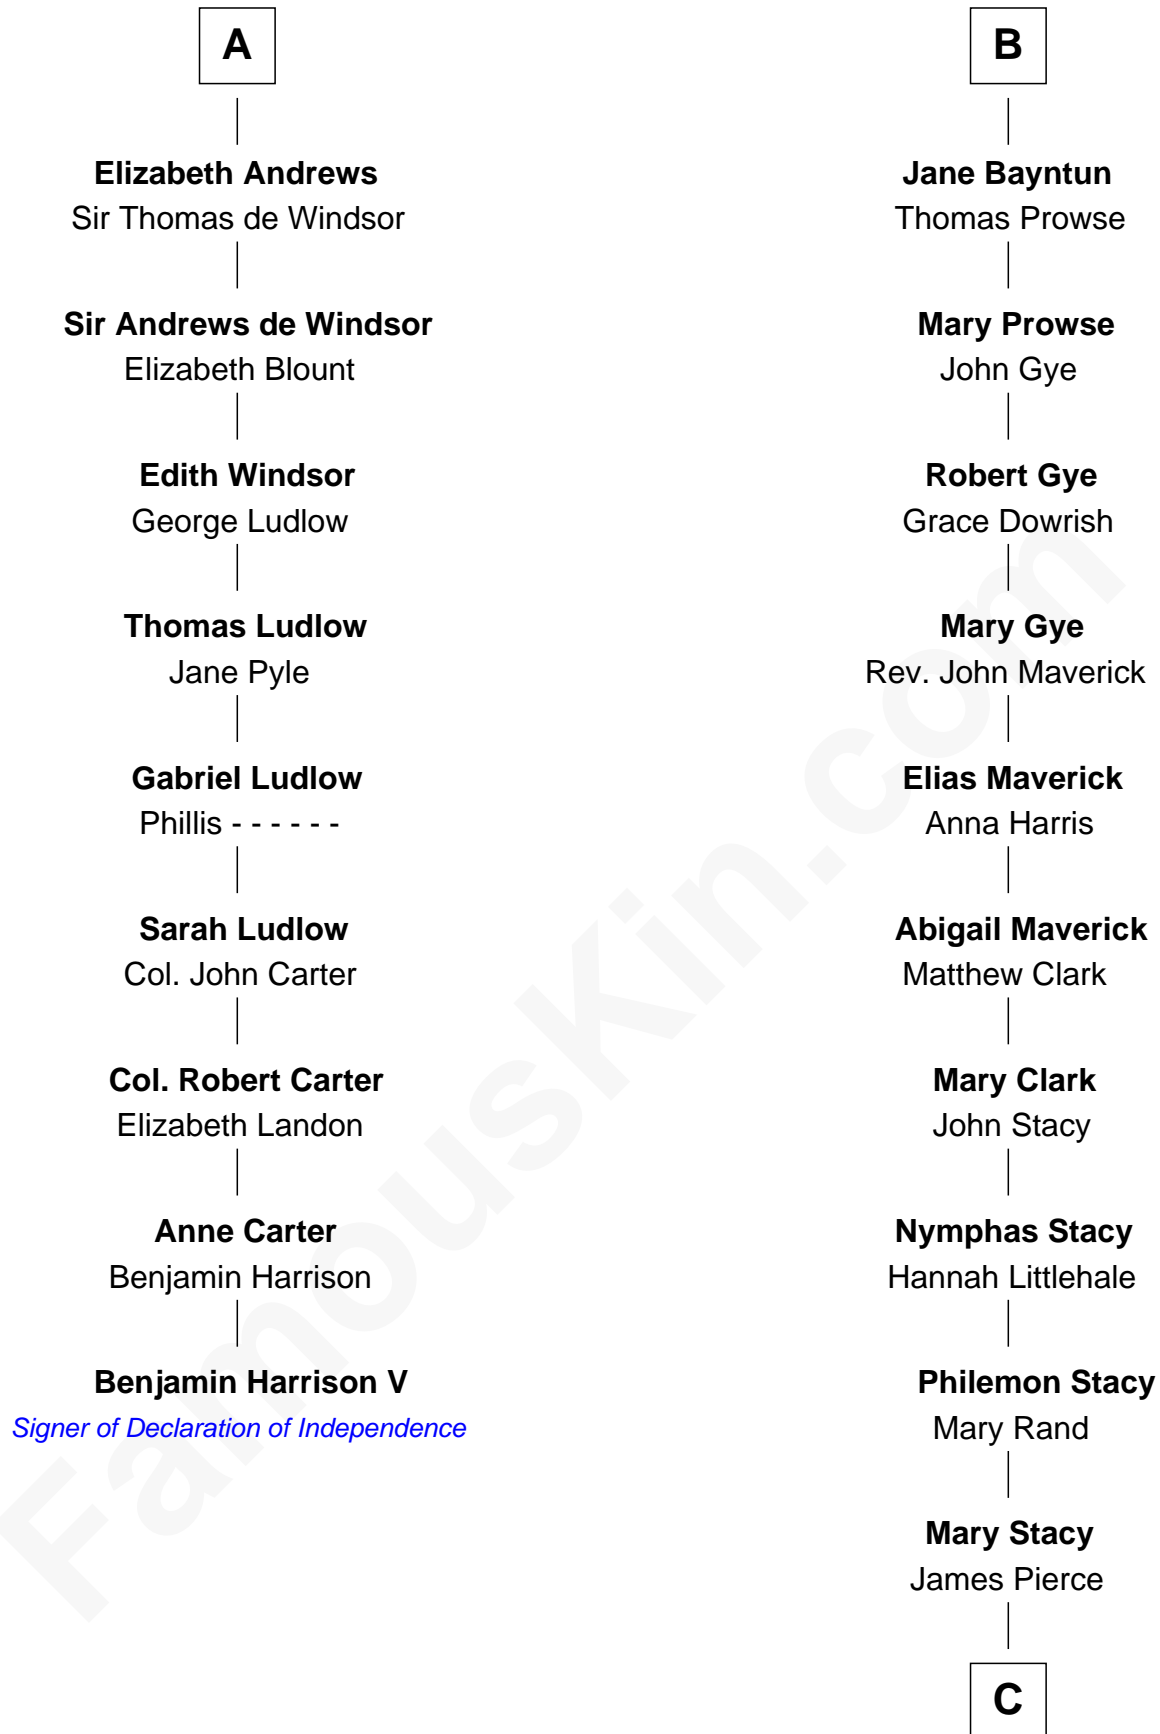

## Relationship Chart of Benjamin Harrison V

*Signer of the Declaration of Independence*

15th cousin 6 times removed of

## Barbara (Pierce) Bush

*First Lady of President George H.W. Bush*

C

**Gen. James Pierce**

Chloe Holbrook

**Jonas James Pierce**

Kate Pritzel

**Scott Pierce**

Mabel Marvin

**Marvin Pierce**

Pauline Robinson

**Barbara (Pierce) Bush**

*First Lady of George H.W. Bush*