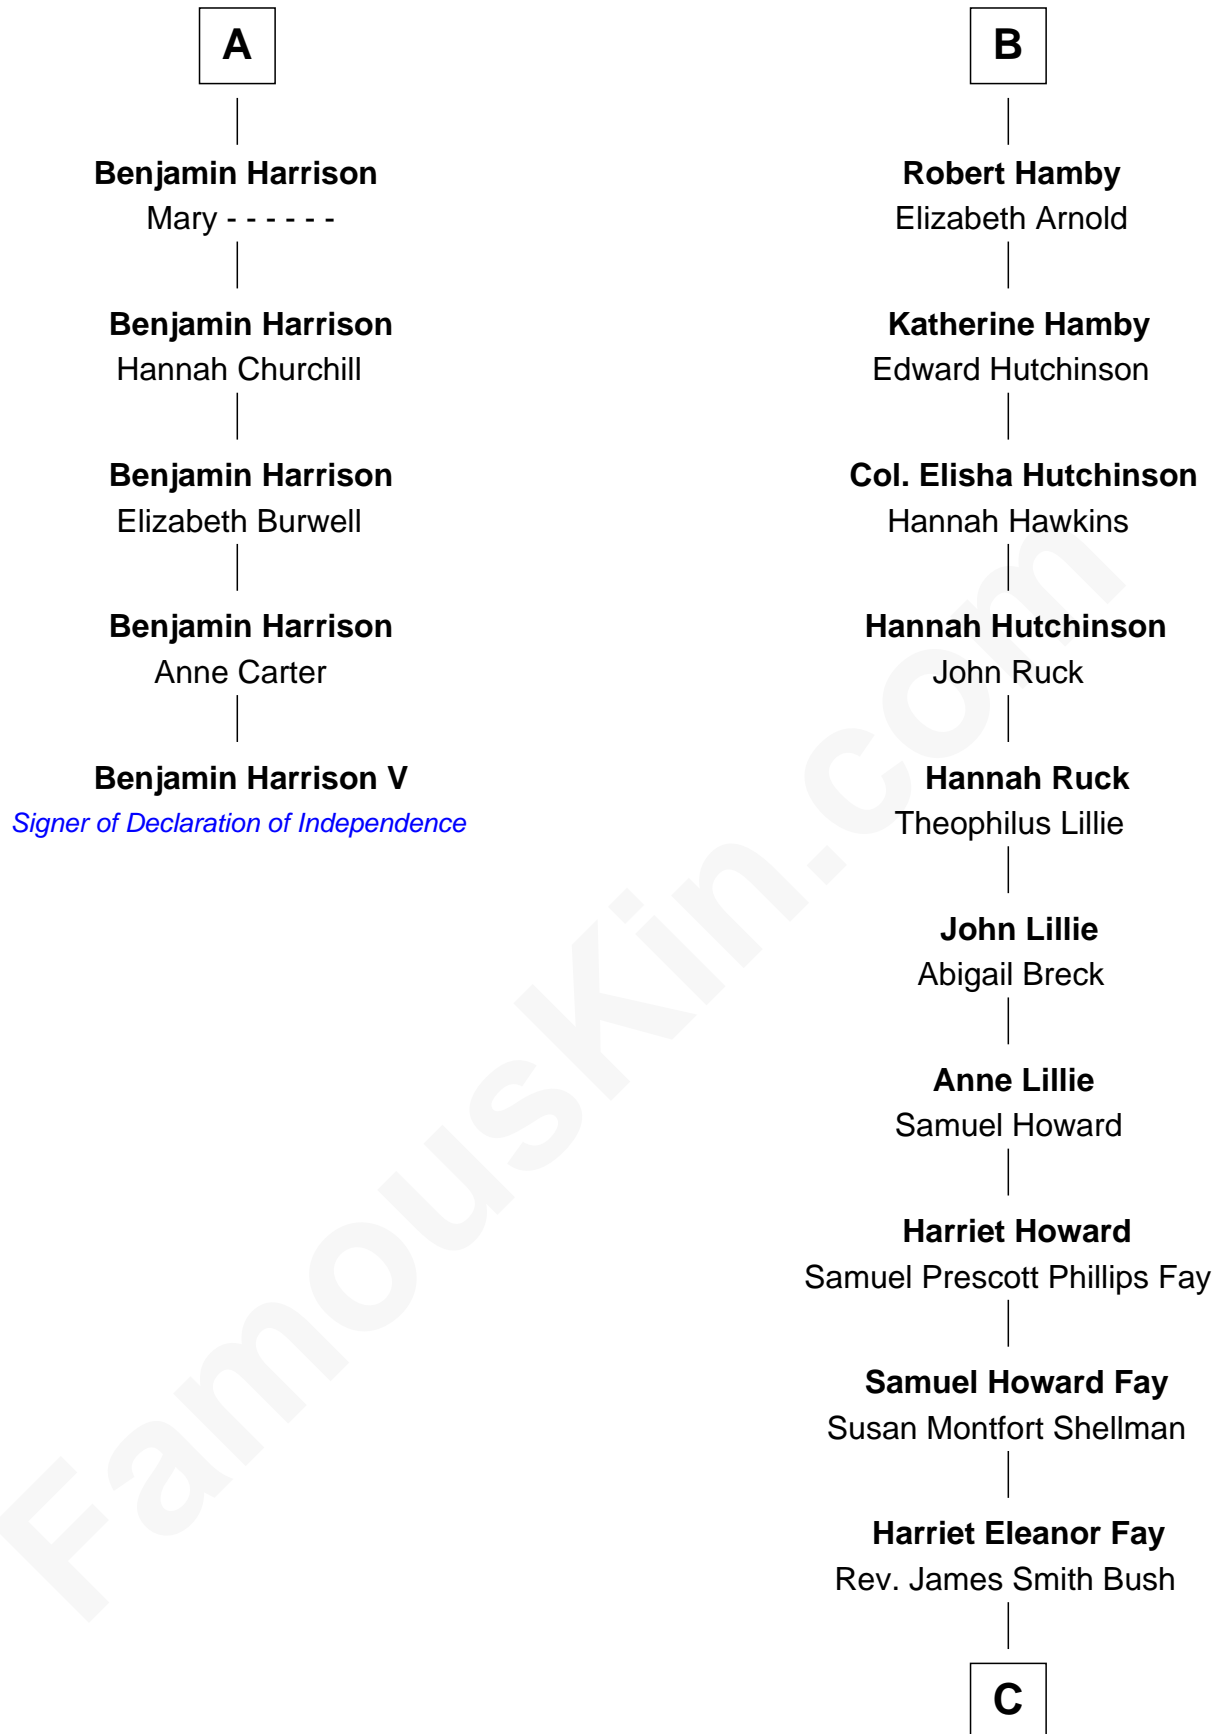

FamousKin.com

Relationship Chart of Benjamin Harrison V

Signer of the Declaration of Independence

11th cousin 9 times removed of

George W. Bush
43rd U.S. President

Stephen le Scrope
Margery de Welles

John le Scrope
Elizabeth Chaworth

Maude le Scrope
Sir Baldwin Freville

Elizabeth le Scrope
Sir Henry le Scrope

Margaret Freville
Sir Hugh Willoughby

Margaret Scrope
John Bernard

Margery Willoughby
Sir Godfrey Hilton

John Bernard
Margaret Daundelyn

Elizabeth Hilton
Richard Thimbleby

John Bernard
Cecily Muscote

Anne Thimbleby
John Booth

Francis Bernard
Alice Hazlewood

Eleanor Booth
Edward Hamby

Elizabeth Bernard
Thomas Harrison

William Hamby
Margaret Blewett

Probable

A

B

C

Samuel Prescott Bush

Flora Sheldon

Prescott Sheldon Bush

Dorothy Wear Walker