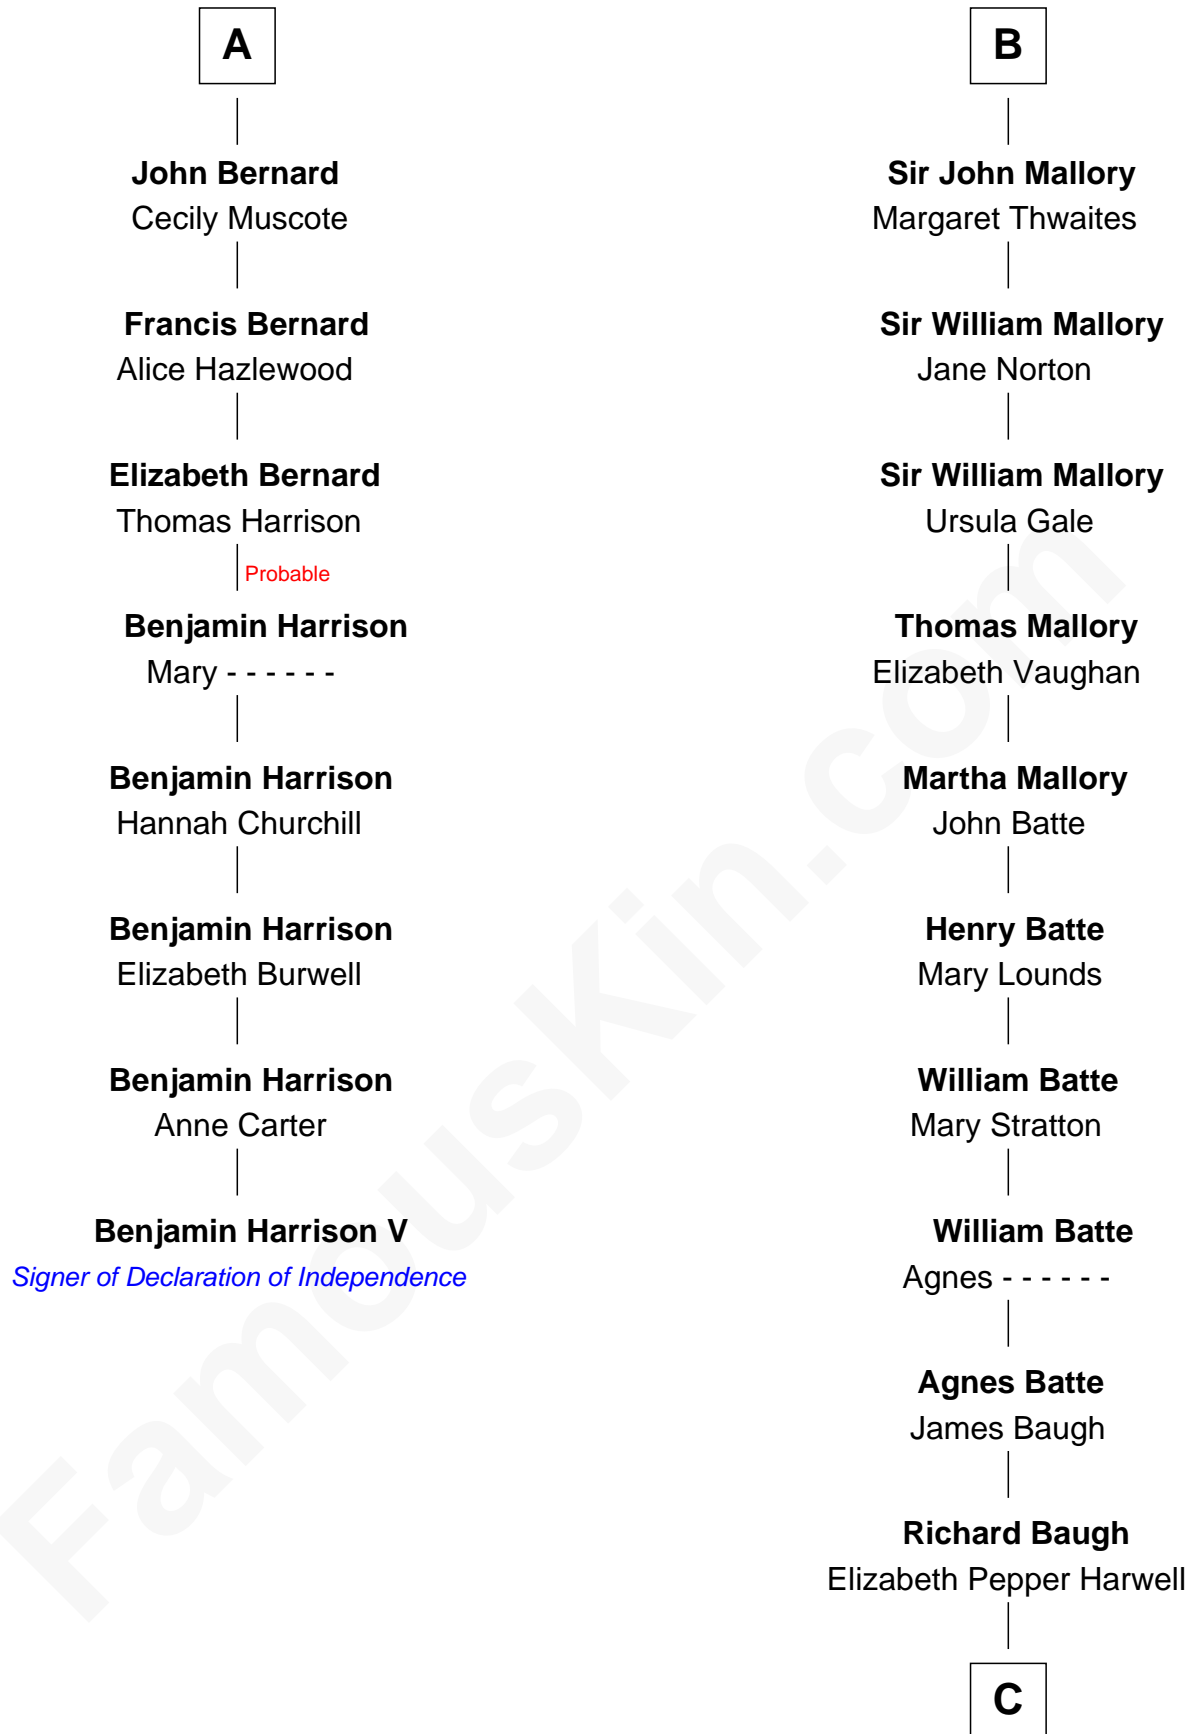

FamousKin.com

Relationship Chart of

Benjamin Harrison V

Signer of the Declaration of Independence

14th cousin 6 times removed of

Judy Garland

Singer and Movie Actress

Sir William le Scrope
Constance of Newsham

Sir Henry le Scrope

Margaret - - - - -

Sir Richard Scrope

Blanche de la Pole

Roger Scrope

Margaret Tiptoft

Sir Richard Scrope

Margaret de Neville

Ivetta de Ros

Henry Scrope

Joan - - - - -

Joan Scrope

Henry Fitzhugh

Henry FitzHugh

Elizabeth Grey

Sir William FitzHugh

Margery Willoughby

Lora FitzHugh

Sir John Constable

Joan Constable

Sir William Mallory

B

C

John Aldridge Baugh