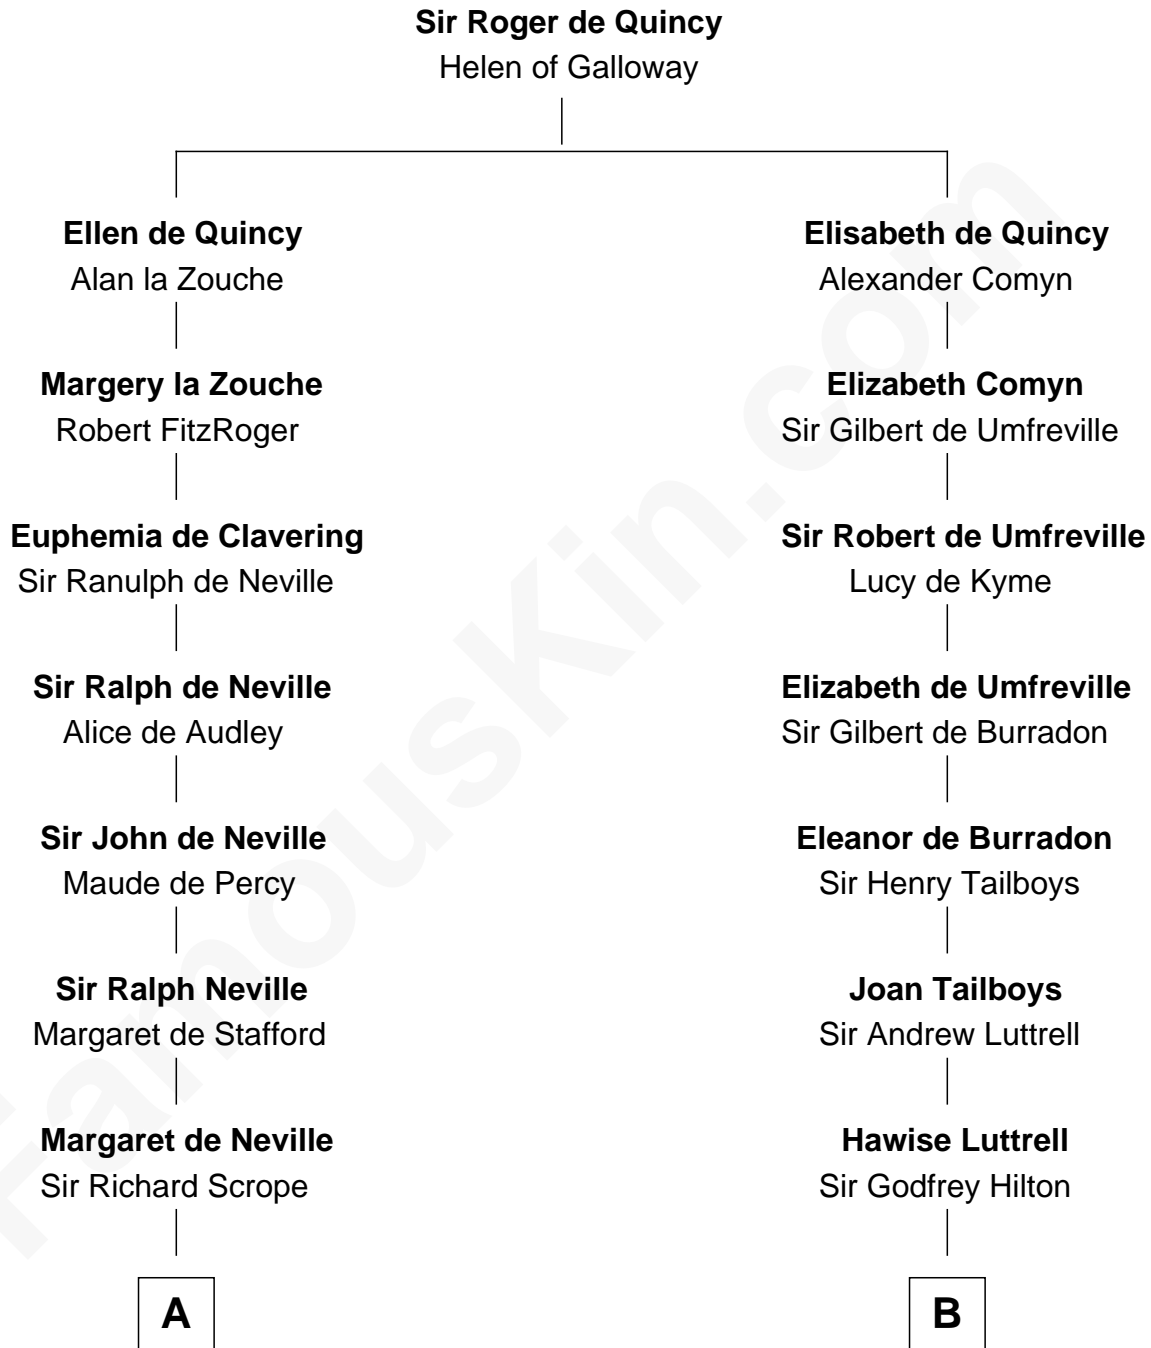

FamousKin.com

Relationship Chart of

Benjamin Harrison V

Signer of the Declaration of Independence

17th cousin 3 times removed of

Lucretia (Rudolph) Garfield

First Lady of President James Garfield

C

John Greene

Azubah Ward

Lucretia Greene

Elijah Mason

Arabella Greene Mason

Zebulon Rudolph

Lucretia (Rudolph) Garfield

First Lady of James Garfield