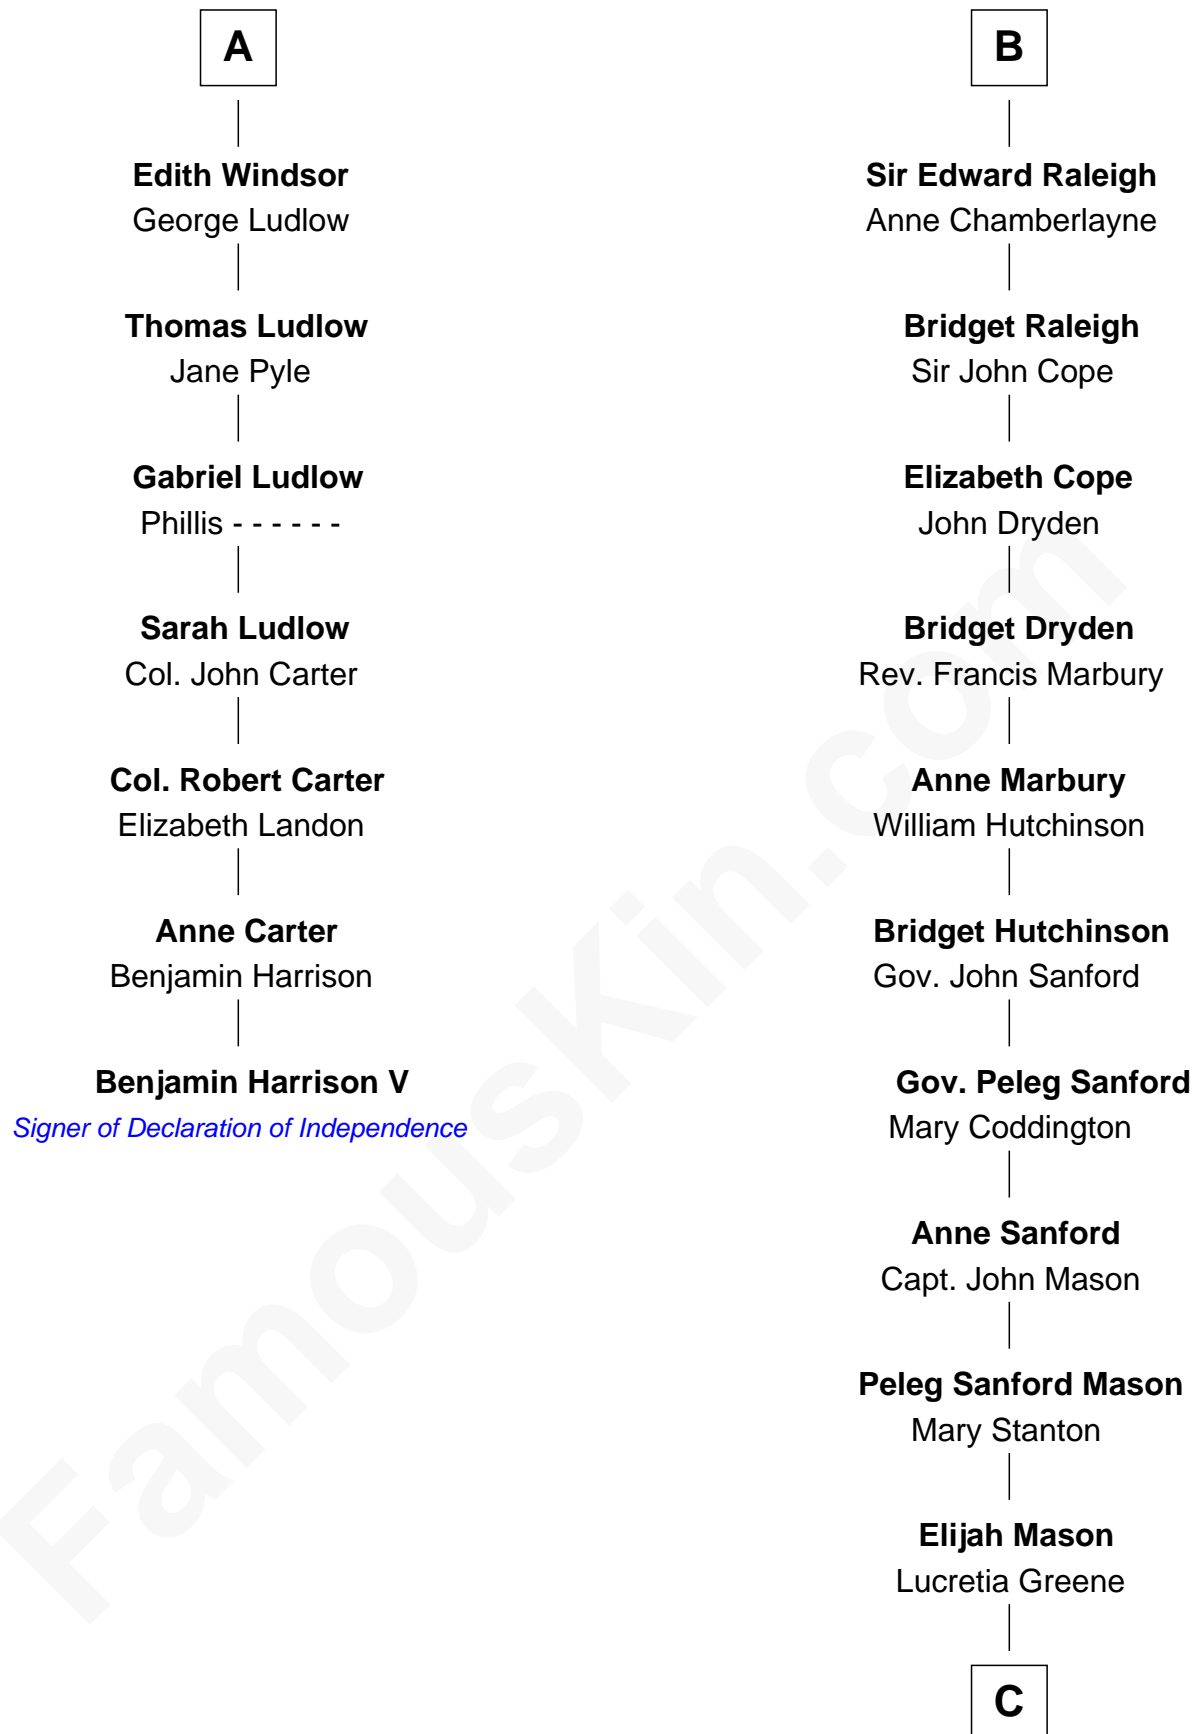

FamousKin.com

Relationship Chart of Benjamin Harrison V

Signer of the Declaration of Independence

13th cousin 5 times removed of

Lucretia (Rudolph) Garfield

First Lady of President James Garfield

Humphrey de Bohun
Elizabeth Plantagenet

C

Arabella Greene Mason

Zebulon Rudolph

Lucretia (Rudolph) Garfield

First Lady of James Garfield

FamousKin.com