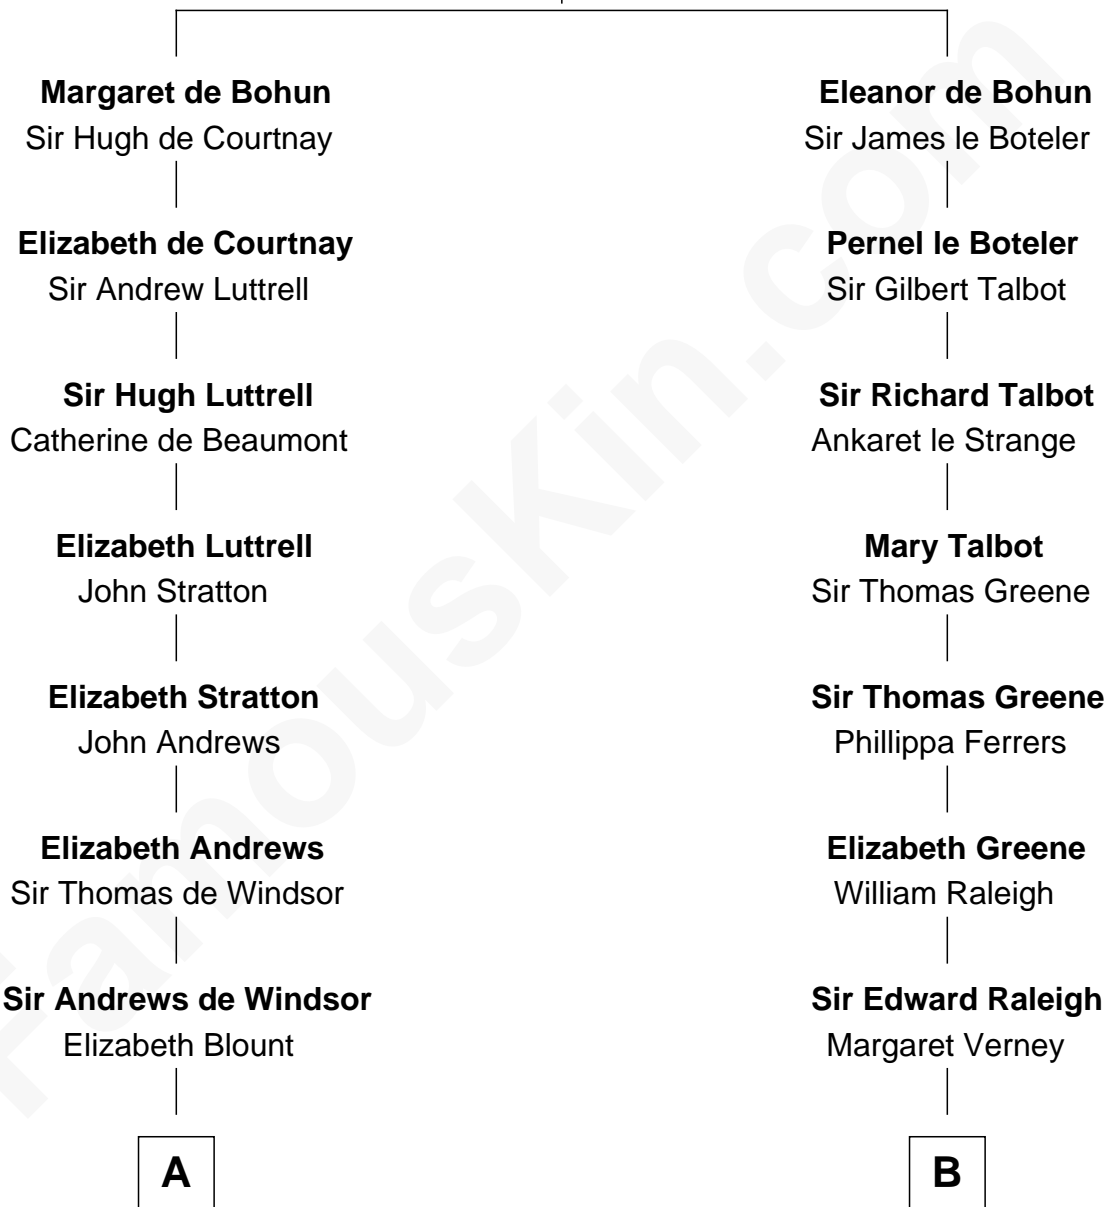

FamousKin.com

Relationship Chart of Benjamin Harrison V

Signer of the Declaration of Independence

13th cousin 5 times removed of

Lucretia (Rudolph) Garfield

First Lady of President James Garfield

Humphrey de Bohun
Elizabeth Plantagenet

C

Arabella Greene Mason

Zebulon Rudolph

Lucretia (Rudolph) Garfield

First Lady of James Garfield

FamousKin.com