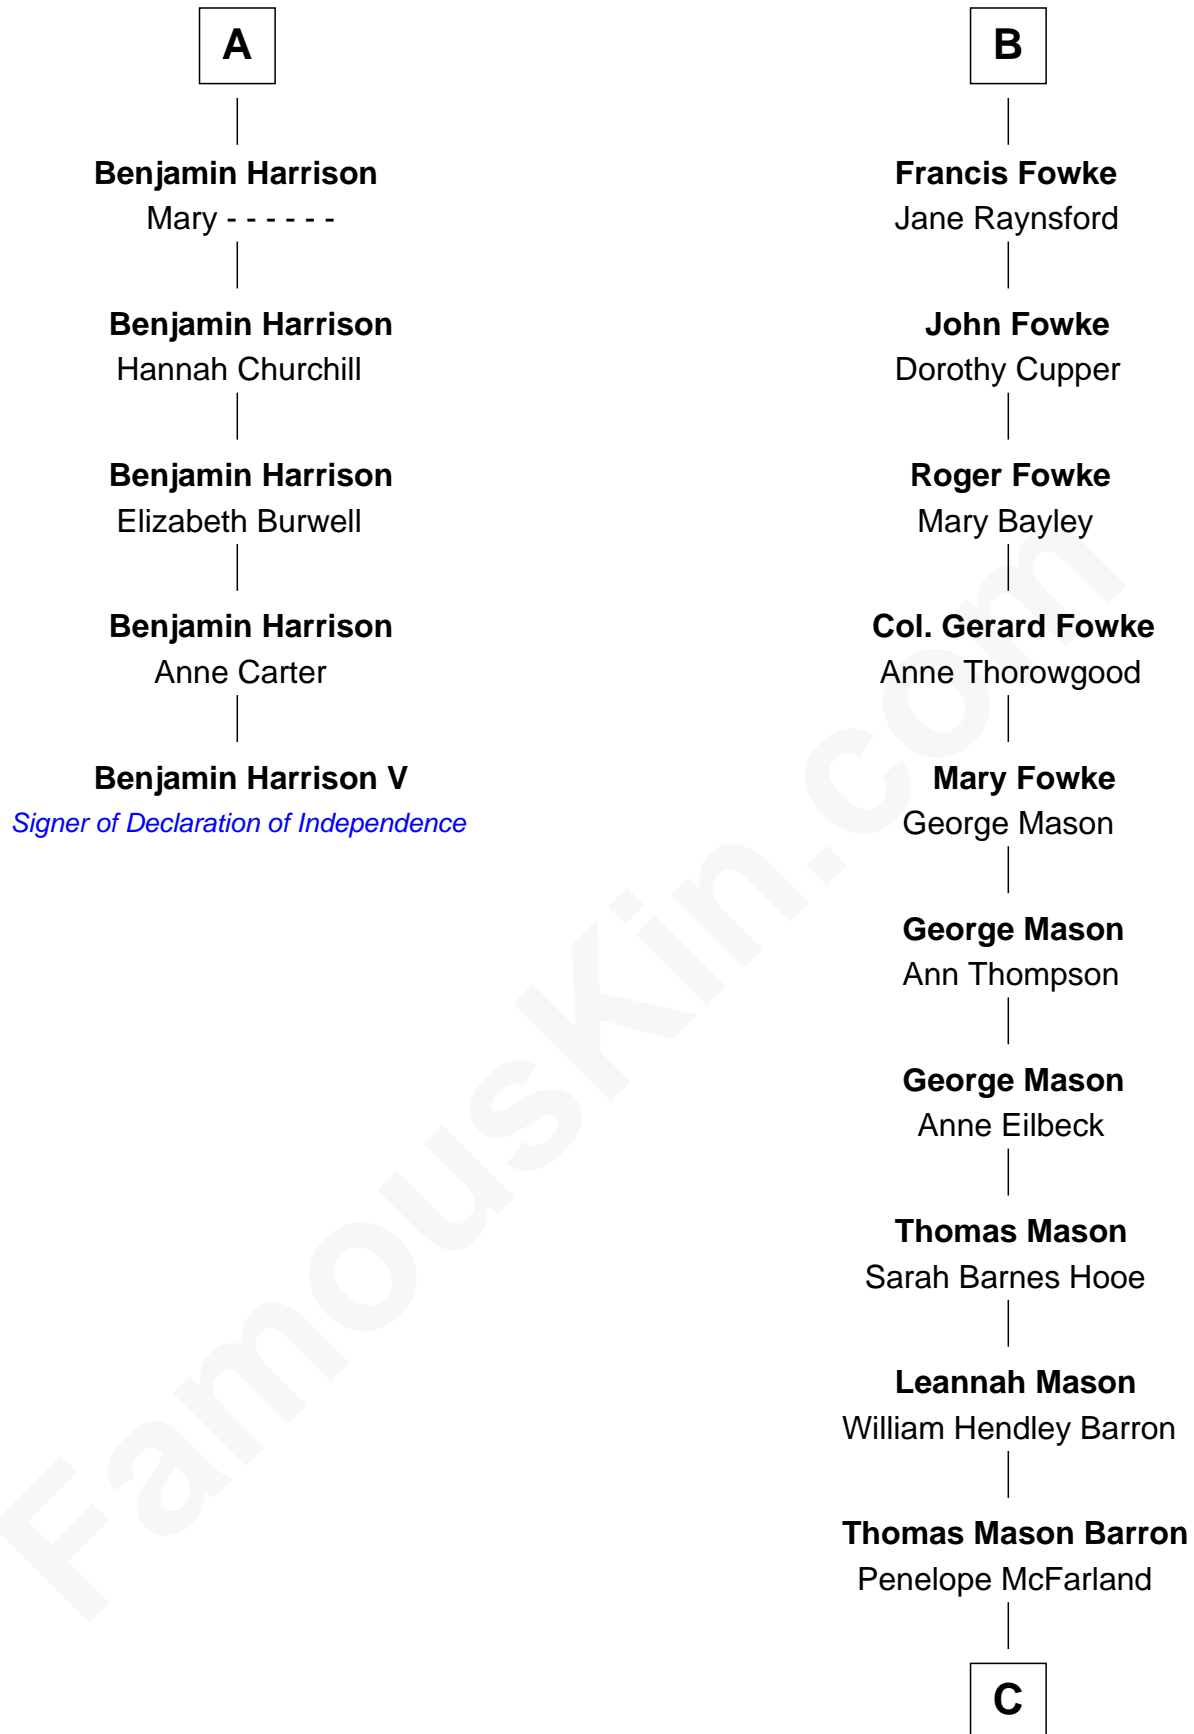

## Relationship Chart of Benjamin Harrison V

*Signer of the Declaration of Independence*

11th cousin 10 times removed of

**Paris Hilton**

*Socialite and TV Personality*

**Stephen le Scrope**

Margery de Welles

**John le Scrope**  
Elizabeth Chaworth

**Elizabeth le Scrope**  
Sir Henry le Scrope

**Margaret Scrope**  
John Bernard

**John Bernard**  
Margaret Daundelyn

**John Bernard**  
Cecily Muscote

**Francis Bernard**  
Alice Hazlewood

**Elizabeth Bernard**  
Thomas Harrison

Probable

**A**

**Maude le Scrope**  
Sir Baldwin Freville

**Joyce Freville**  
Sir Roger Aston

**Sir Robert Aston**  
Isabel Brereton

**John Aston**  
Elizabeth Delves

**Margaret Aston**  
John Kinnersley

**Isabel Kinnersley**  
John Bradshaw

**Anne Bradshaw**  
John Fowke

**B**

**C**

**William Thomas Barron**

Mary Mulligan

**Mary Adelaide Barron**