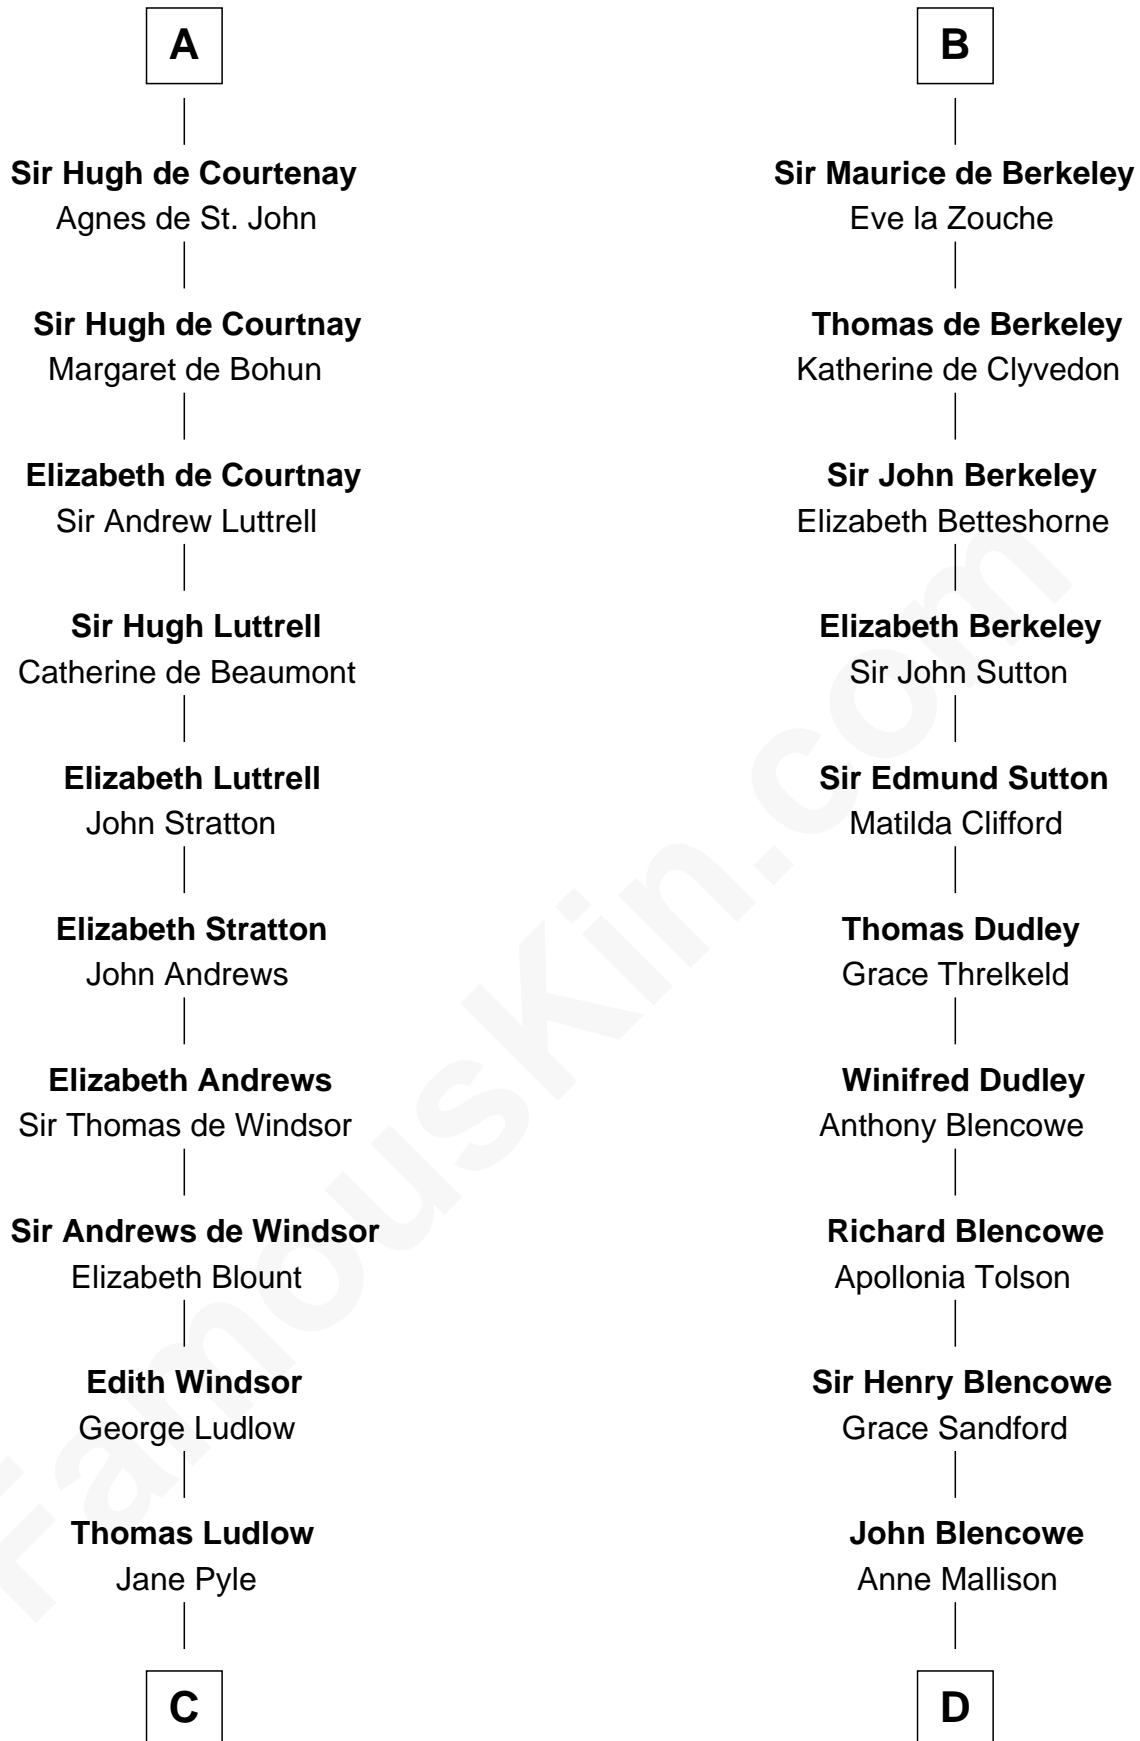

## Relationship Chart of

### Benjamin Harrison V

*Signer of the Declaration of Independence*

21st cousin of

### George Mason

*Father of the U.S. Bill of Rights*

**C**

**Gabriel Ludlow**

Phillis - - - - -

**Sarah Ludlow**

Col. John Carter

**Col. Robert Carter**

Elizabeth Landon

**Anne Carter**

Benjamin Harrison

**Benjamin Harrison V**

*Signer of Declaration of Independence*

**D**

**Elizabeth Blencowe**

Henry Thompson