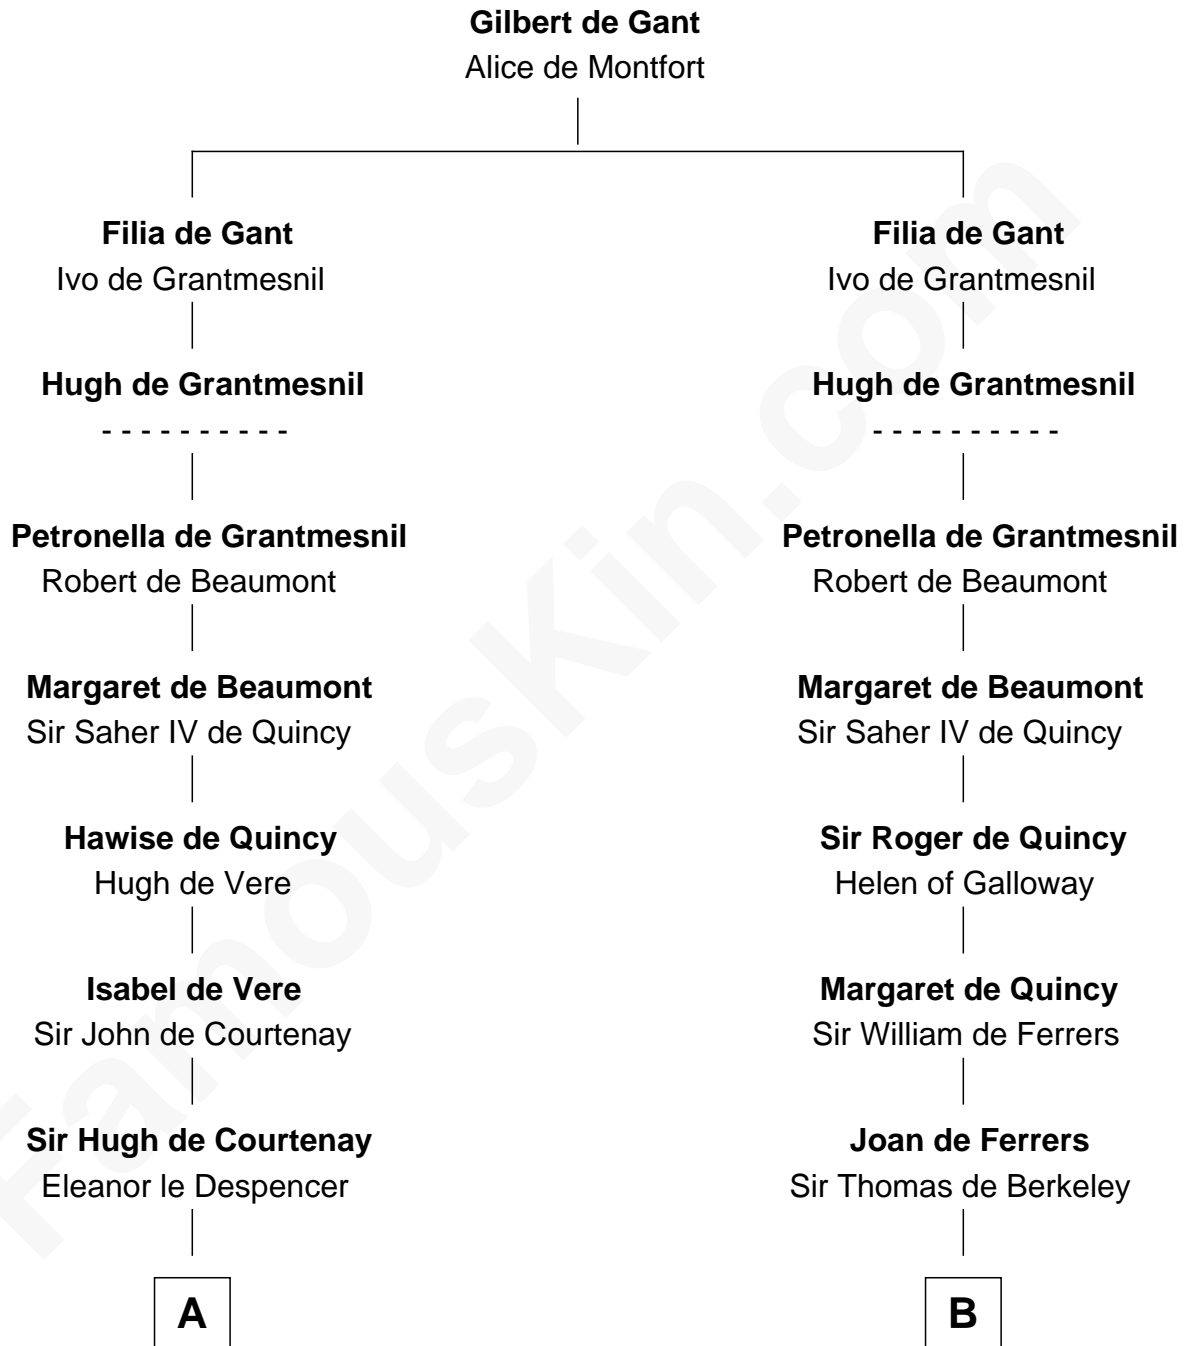

# FamousKin.com

## Relationship Chart of Benjamin Harrison V

*Signer of the Declaration of Independence*

21st cousin of

**George Mason**

*Father of the U.S. Bill of Rights*

**C**

**Gabriel Ludlow**

Phillis - - - - -

**Sarah Ludlow**

Col. John Carter

**Col. Robert Carter**

Elizabeth Landon

**Anne Carter**

Benjamin Harrison

**Benjamin Harrison V**

*Signer of Declaration of Independence*