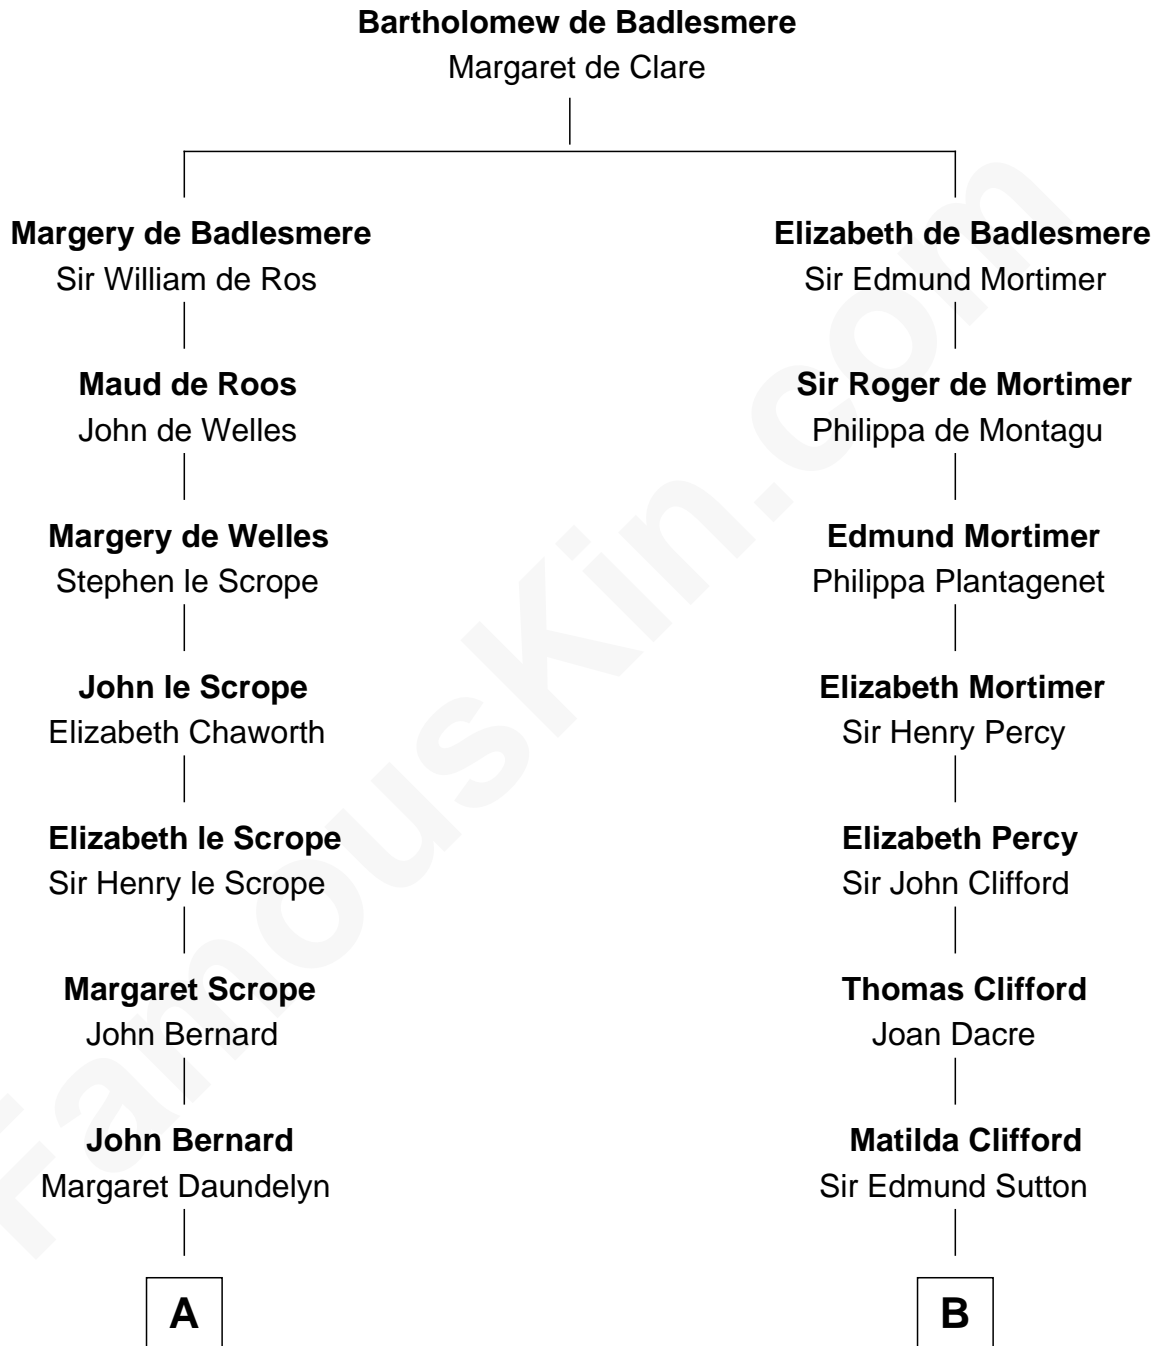

## Relationship Chart of Benjamin Harrison V

*Signer of the Declaration of Independence*

12th cousin 2 times removed of

**Richard More**

*(c1614 - c1696) Mayflower passenger 1620*

**MAYFLOWER**

**A**

**John Bernard**  
Cecily Muscote

**Francis Bernard**  
Alice Hazlewood

**Elizabeth Bernard**  
Thomas Harrison

Probable

**Benjamin Harrison**  
Mary - - - - -

**Benjamin Harrison**  
Hannah Churchill

**Benjamin Harrison**  
Elizabeth Burwell

**Jasper More**  
Elizabeth Smalley

**Katherine More**  
Col. Samuel More

**Richard More**  
*Mayflower passenger 1620*