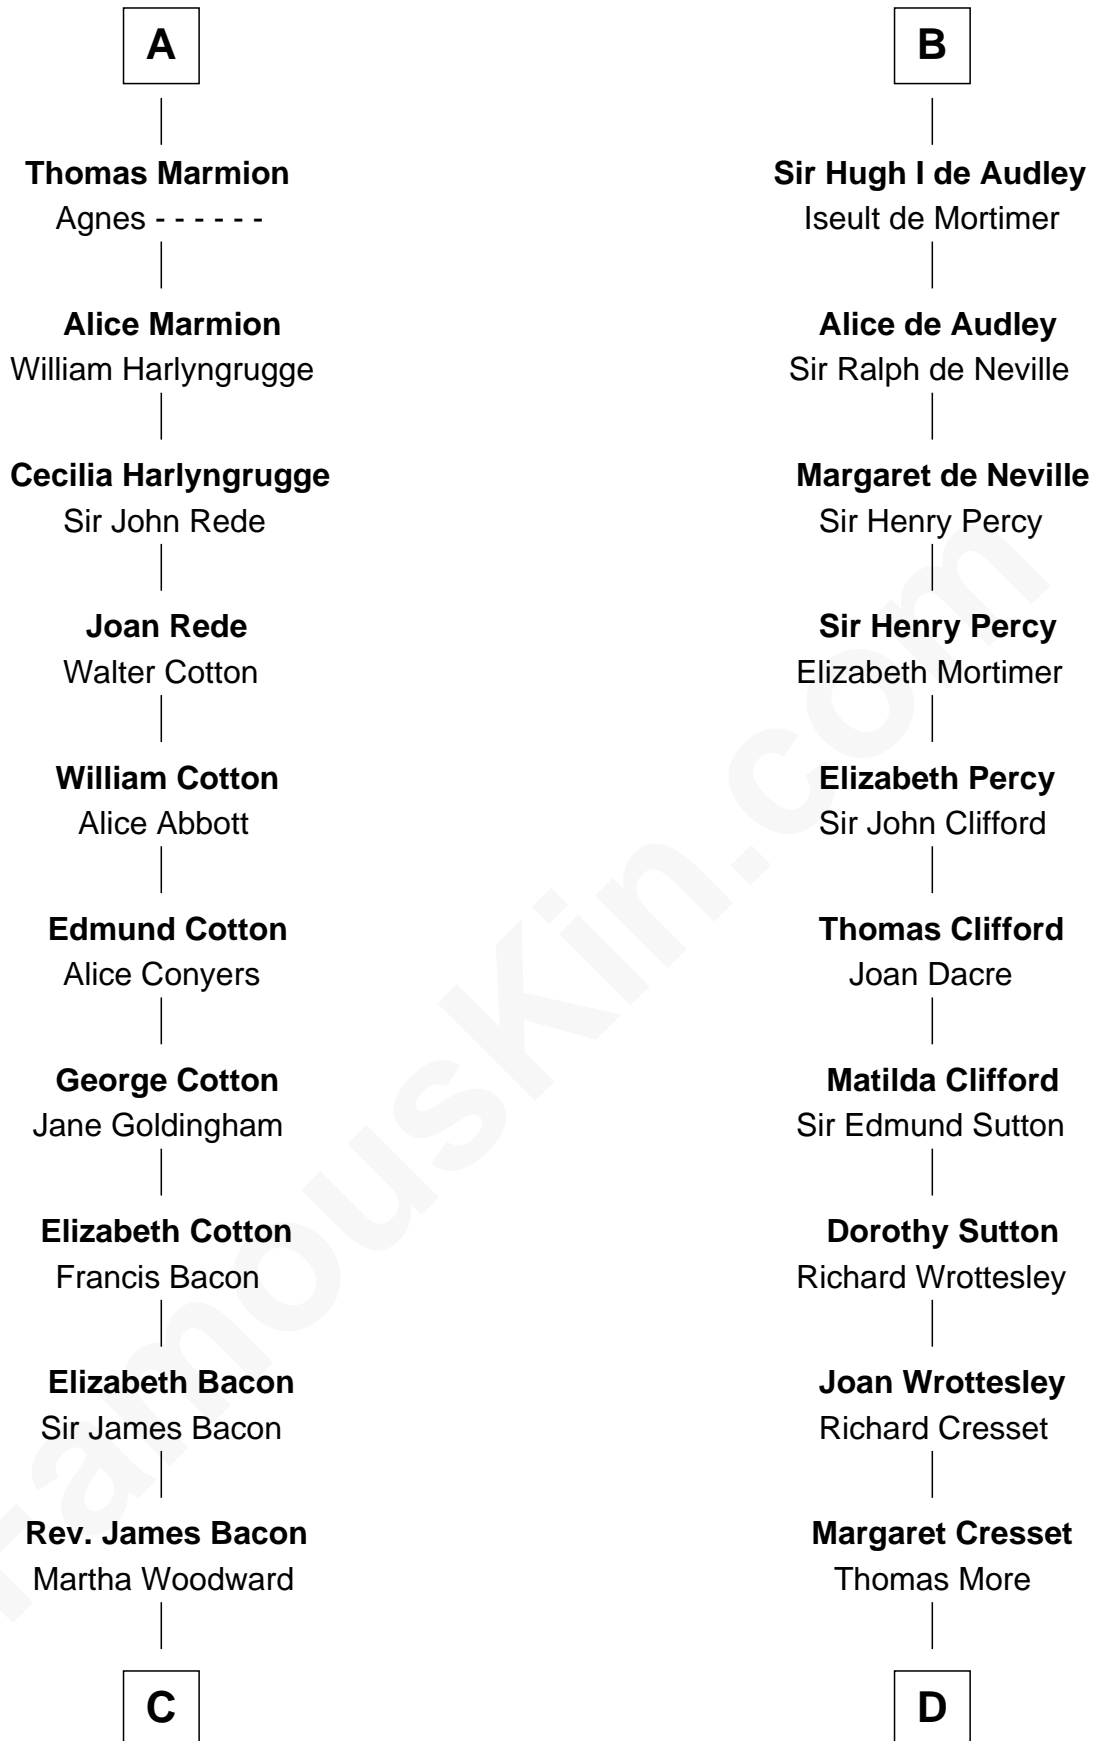

## Relationship Chart of Benjamin Harrison V

Signer of the Declaration of Independence

19th cousin 2 times removed of

**Richard More**

(c1614 - c1696) Mayflower passenger 1620

**MAYFLOWER**

### Roger, Count of Chateau-Porcien

**C**

**Martha Bacon**

Anthony Smith

**Abigail Smith**

Lewis Burwell

**Elizabeth Burwell**

Benjamin Harrison

**Benjamin Harrison**

Anne Carter

**Benjamin Harrison V**

*Signer of Declaration of Independence*

**D**

**Jasper More**

Elizabeth Smalley

**Katherine More**