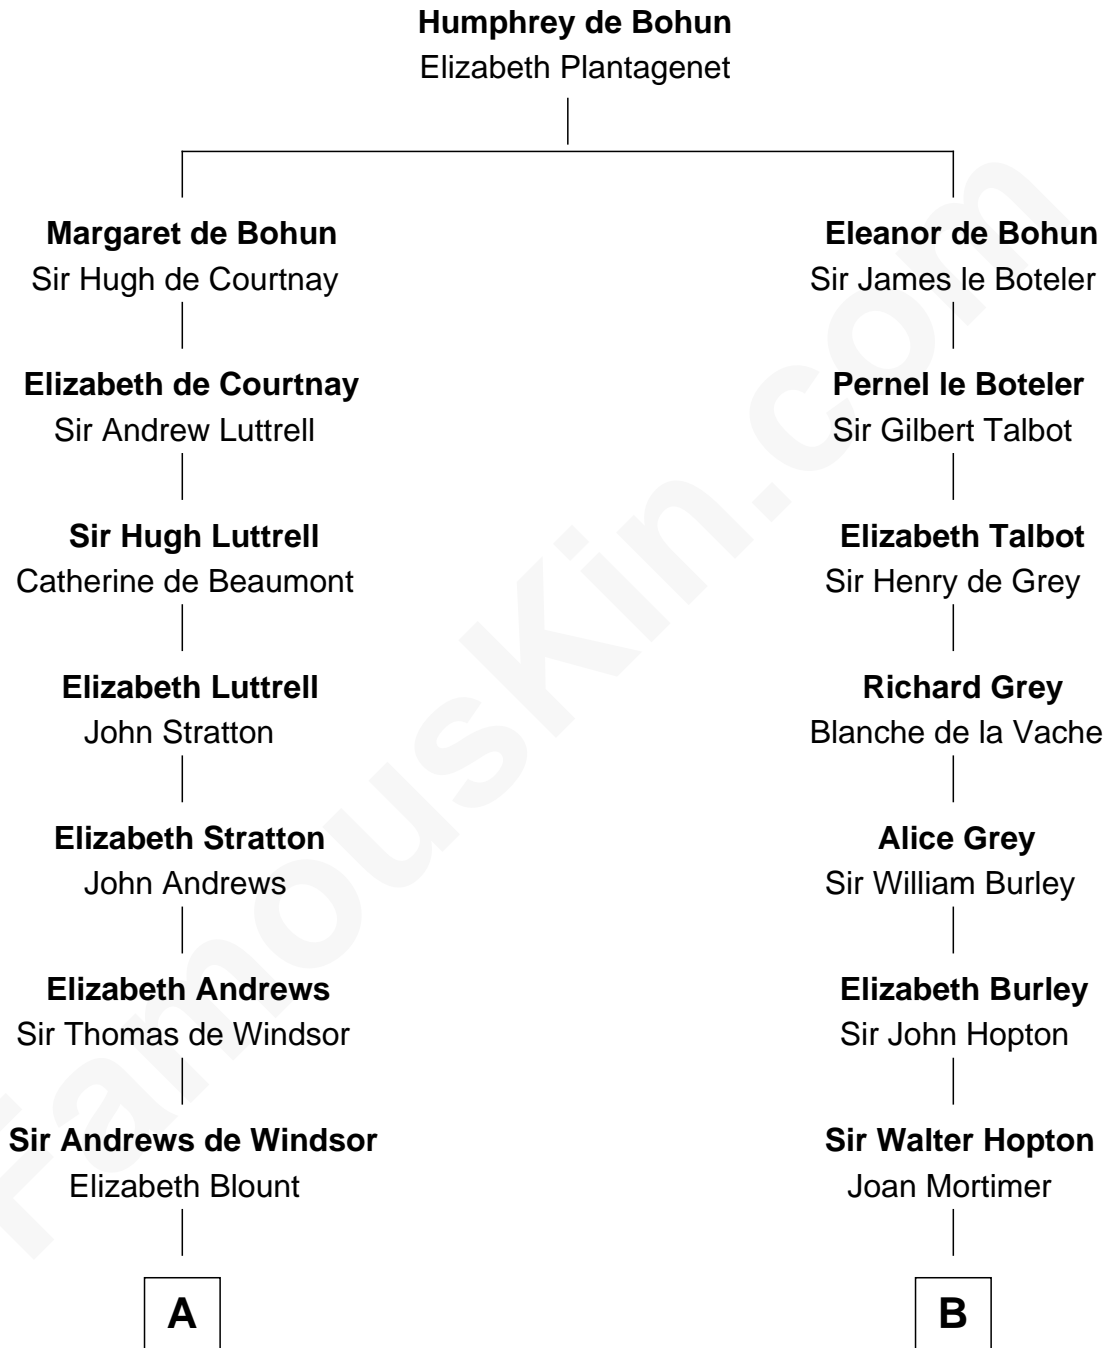

FamousKin.com

Relationship Chart of Benjamin Harrison V

Signer of the Declaration of Independence

13th cousin 1 time removed of

Richard More

(c1614 - c1696) Mayflower passenger 1620

MAYFLOWER

A

Edith Windsor
George Ludlow

Thomas Ludlow
Jane Pyle

Gabriel Ludlow
Phillis - - - - -

Sarah Ludlow
Col. John Carter

Col. Robert Carter
Elizabeth Landon

Anne Carter
Benjamin Harrison

Benjamin Harrison V
Signer of Declaration of Independence

Richard More
Mayflower passenger 1620

FamousKin.com