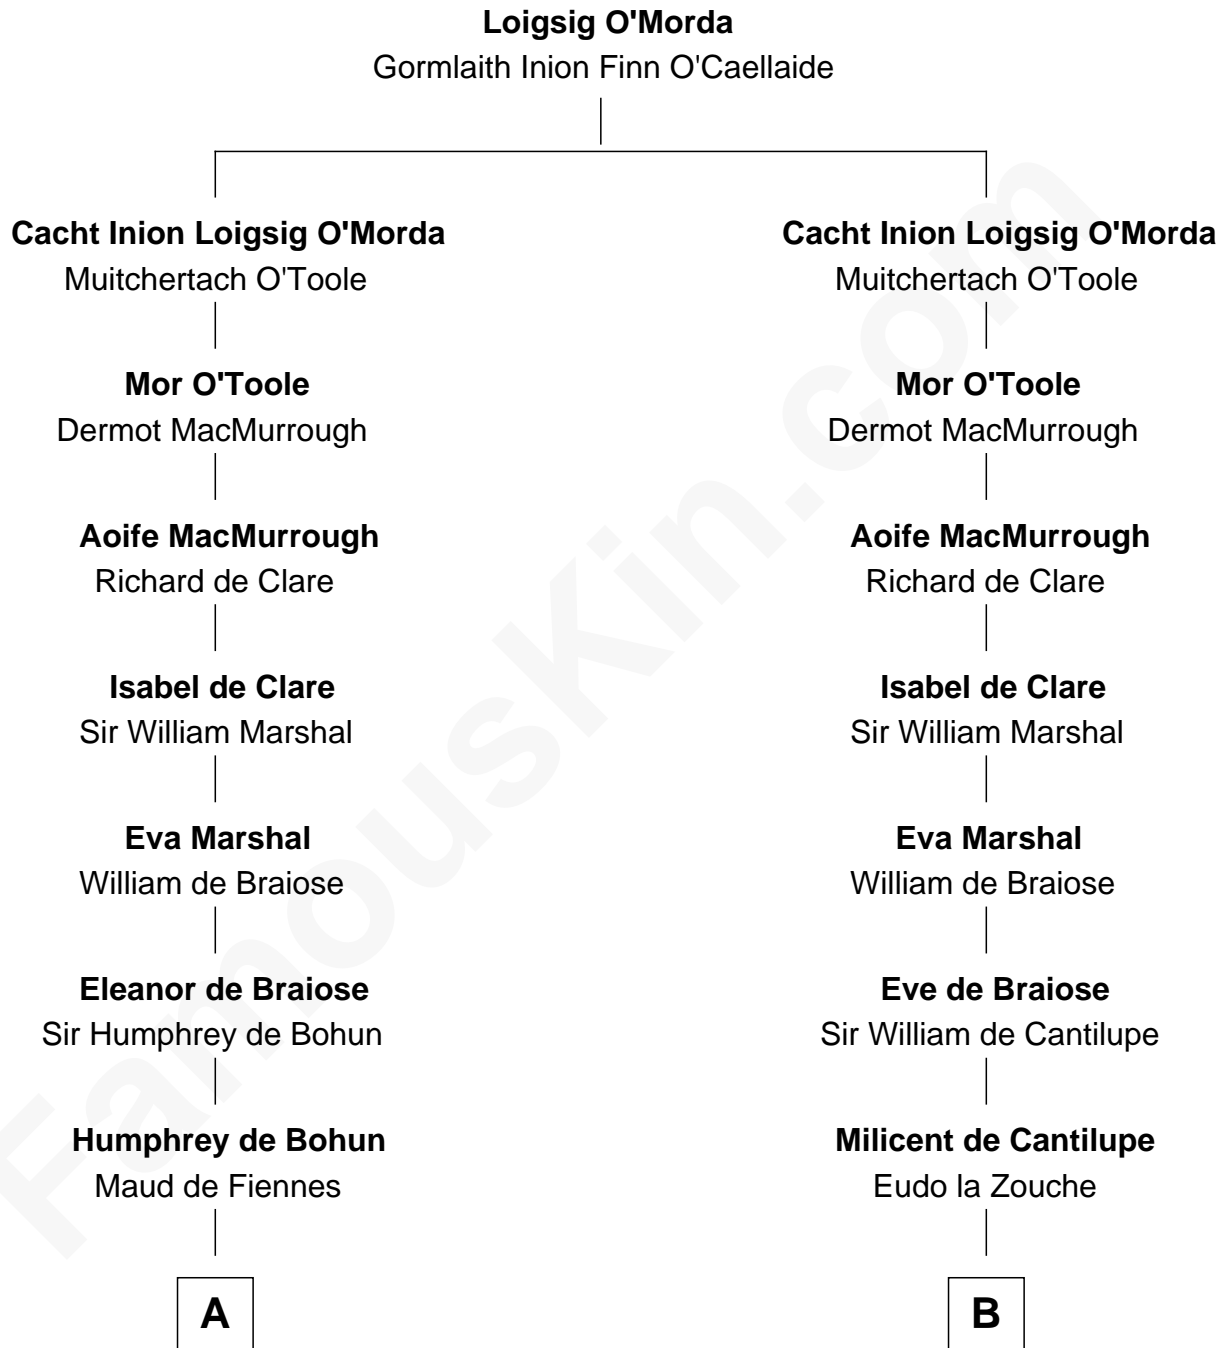

# FamousKin.com

## Relationship Chart of Benjamin Harrison V

Signer of the Declaration of Independence

21st cousin of

**Bathsheba (Ruggles) Spooner**

First woman executed for murder in U.S. by non-British government

**C**

Mary White

**Timothy Dwight Ruggles**

Bathsheba Bourne

**Bathsheba (Ruggles) Spooner**

*First Woman Executed in U.S.*