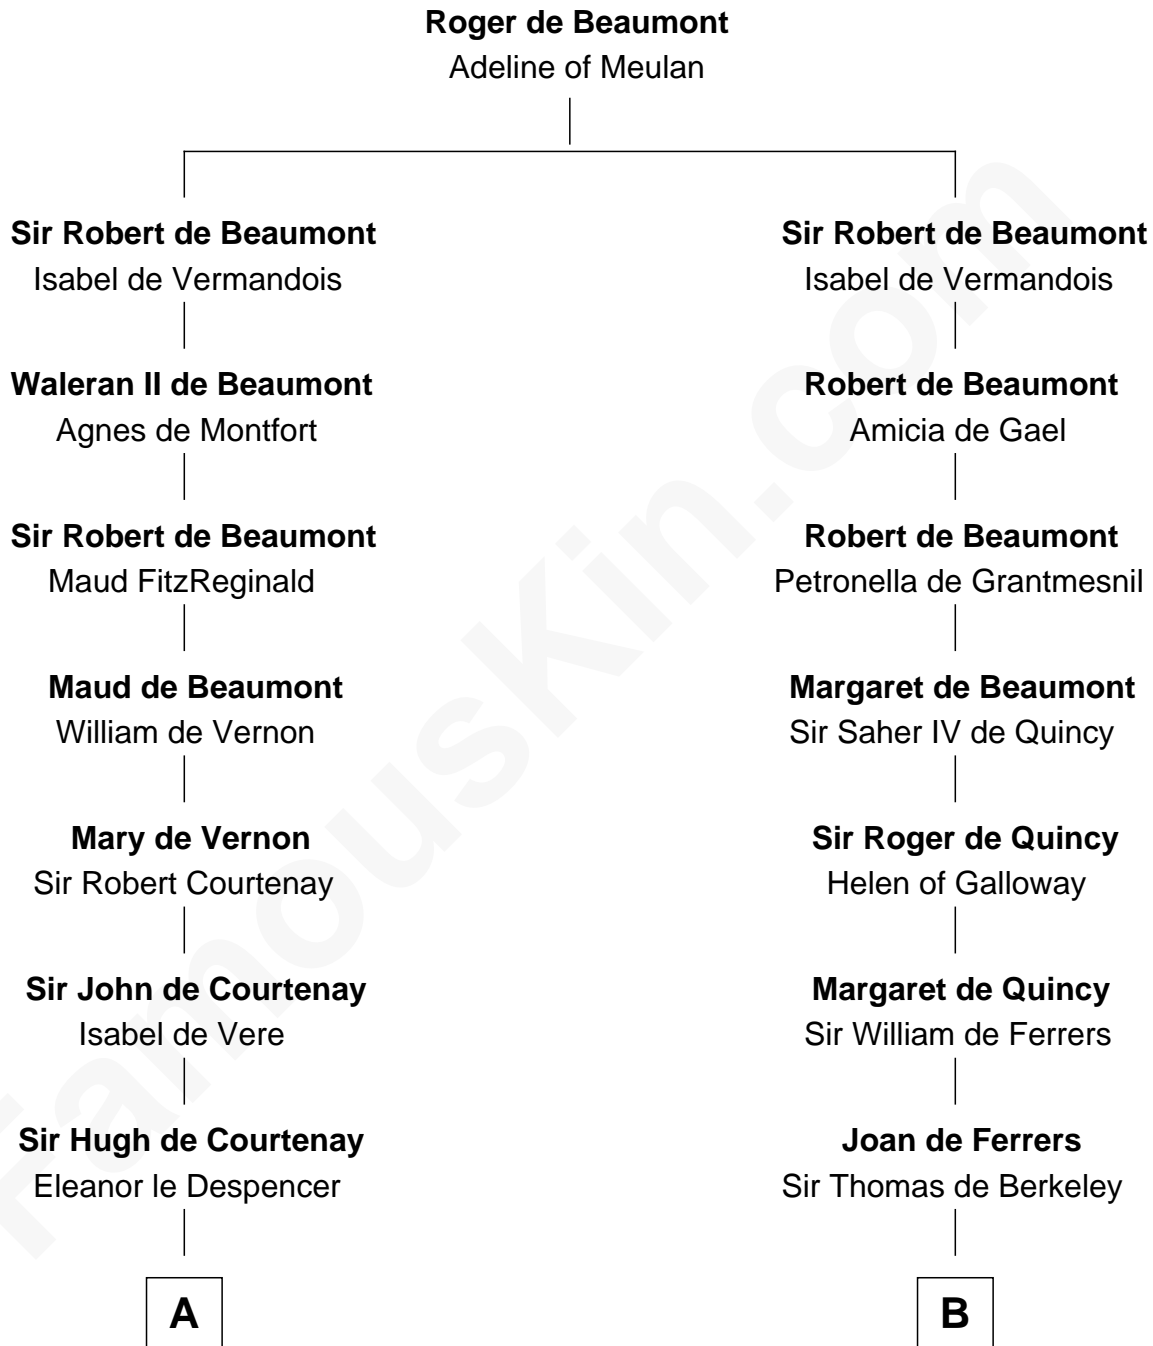

FamousKin.com

Relationship Chart of

Benjamin Harrison V

Signer of the Declaration of Independence

21st cousin of

Bathsheba (Ruggles) Spooner

First woman executed for murder in U.S. by non-British government

Rev. Timothy Ruggles

Mary White

Timothy Dwight Ruggles

Bathsheba Bourne

Bathsheba (Ruggles) Spooner

First Woman Executed in U.S.

FamousKin.com