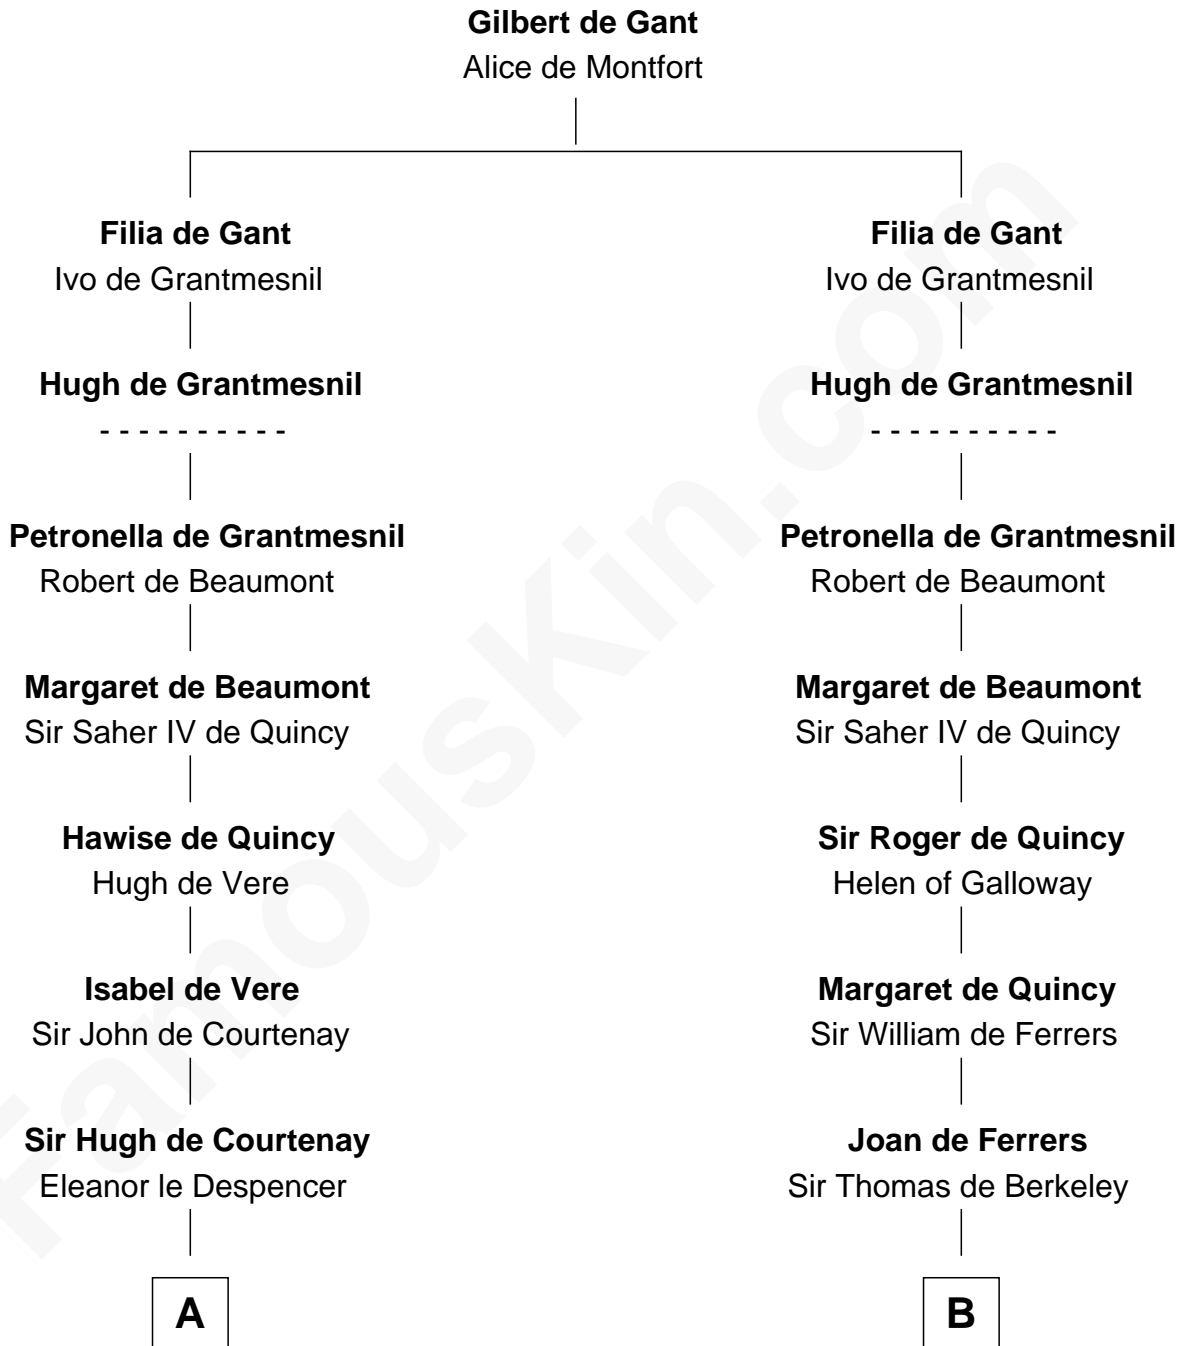

## Relationship Chart of

### Benjamin Harrison V

*Signer of the Declaration of Independence*

21st cousin of

**Bathsheba (Ruggles) Spooner**

*First woman executed for murder in U.S. by non-British government*

**C**

**Gabriel Ludlow**

**Timothy Dwight Ruggles**

Bathsheba Bourne

**Bathsheba (Ruggles) Spooner**

*First Woman Executed in U.S.*

FamousKin.com