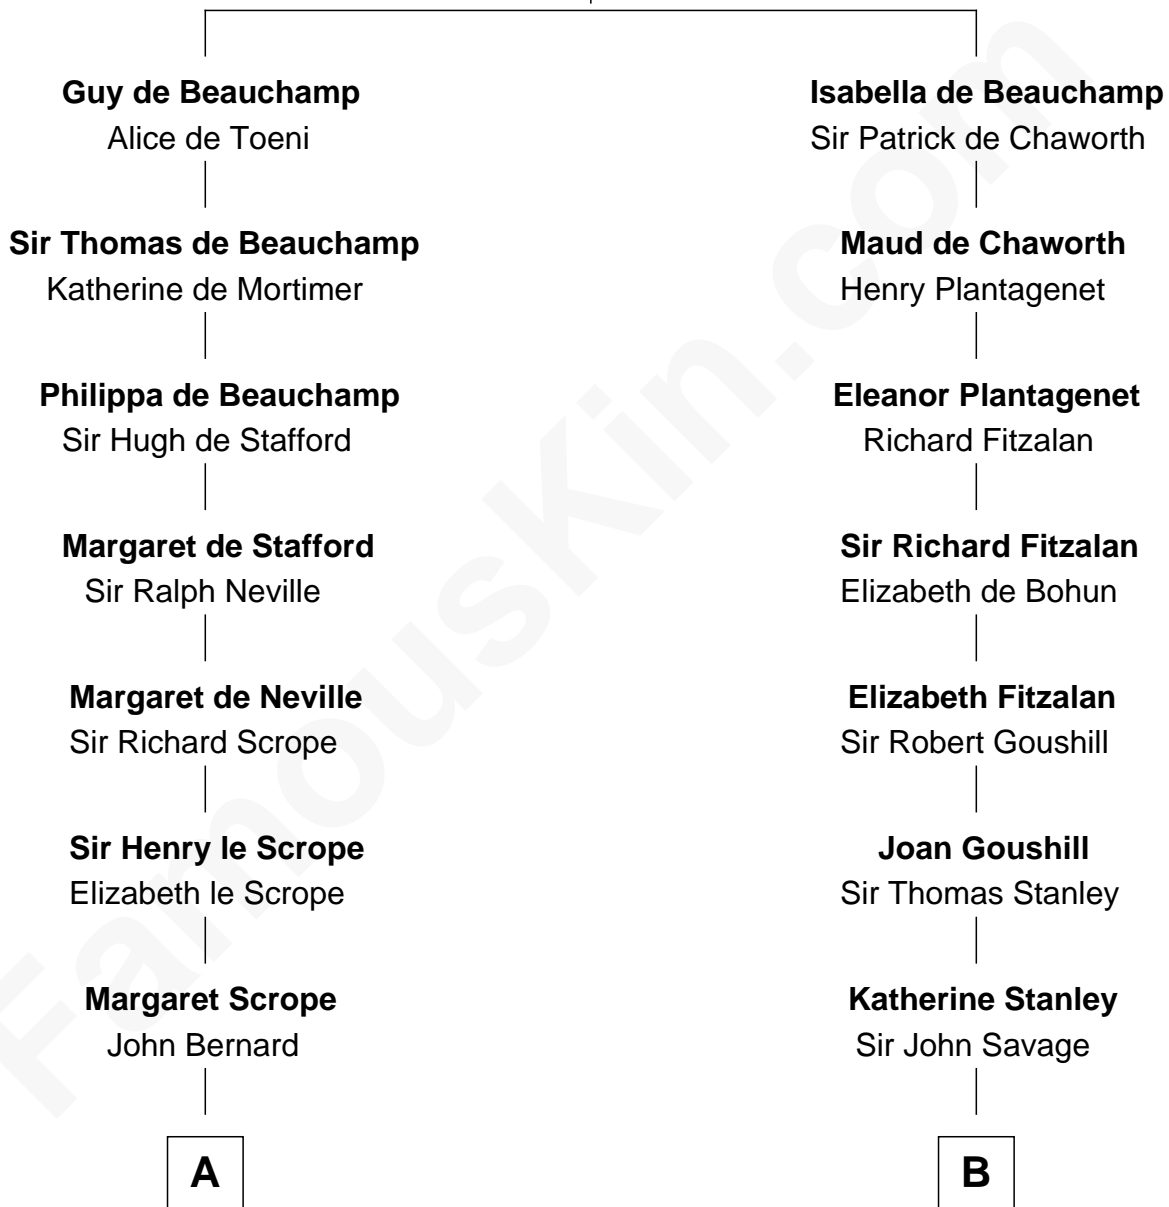

FamousKin.com

Relationship Chart of

Benjamin Harrison V

Signer of the Declaration of Independence

15th cousin 6 times removed of

Adlai Stevenson II
31st Governor of Illinois

William de Beauchamp
 Maud FitzJohn

C

Thomas Walker Frye
Elizabeth Speed Smith

Mary Peachy Frye
Rev. Lewis Warner Green

Letitia Green
Adlai Ewing Stevenson

Lewis Green Stevenson
Helen Louise Davis

Adlai Stevenson II
31st Governor of Illinois