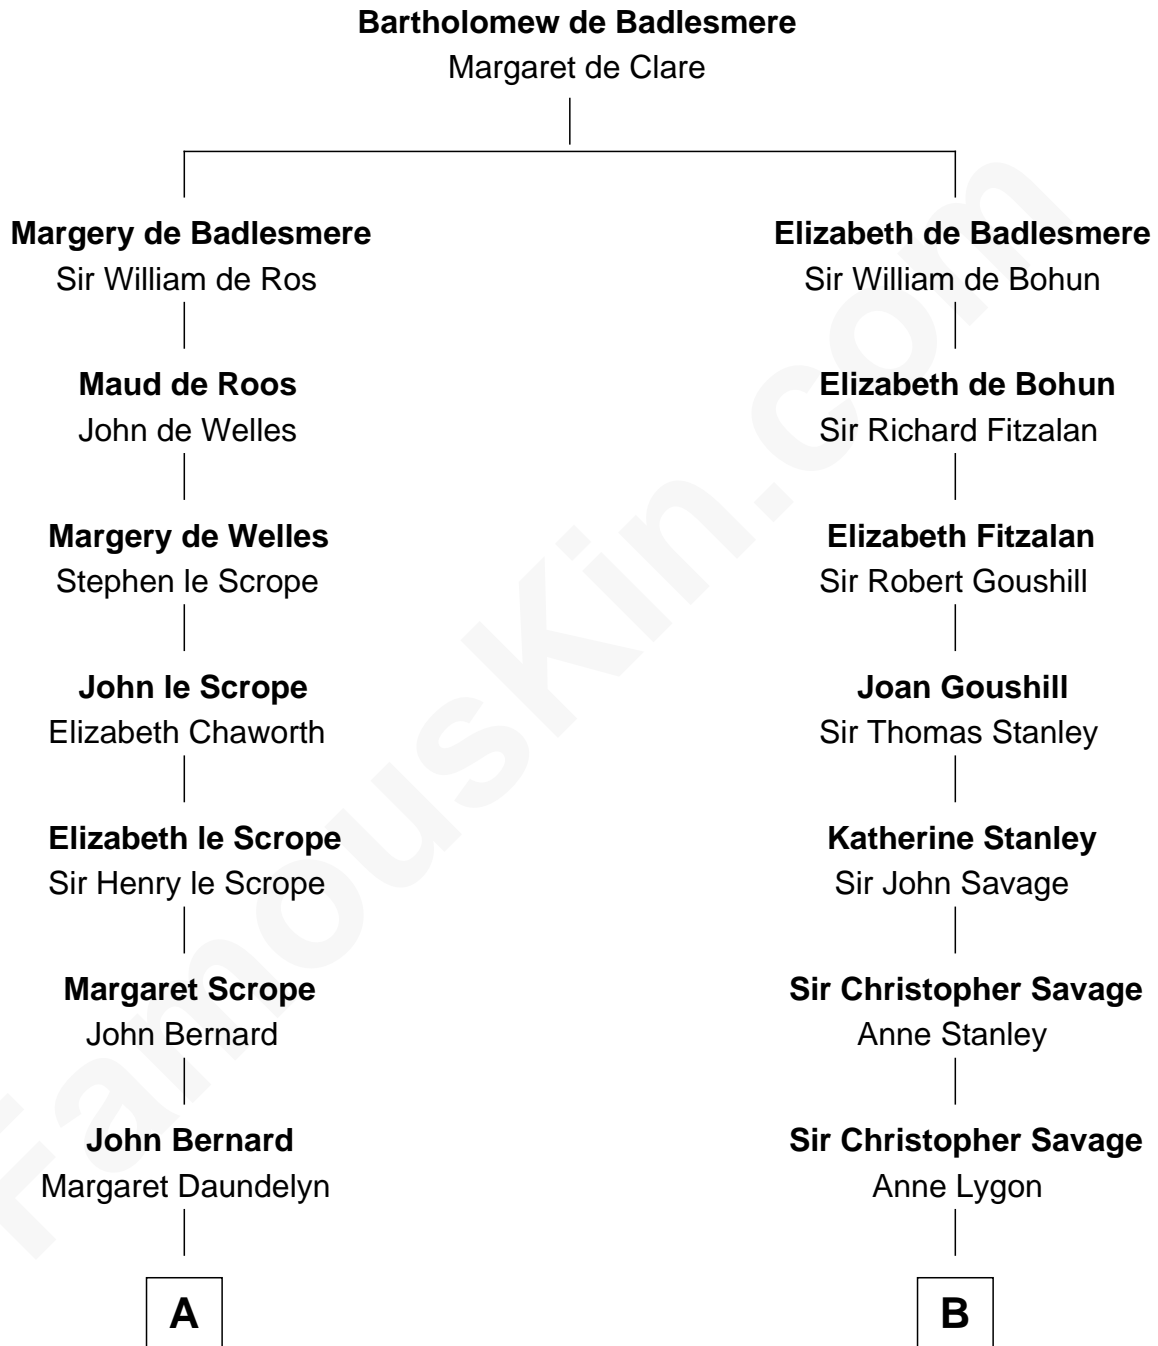

FamousKin.com

Relationship Chart of

Benjamin Harrison V

Signer of the Declaration of Independence

14th cousin 5 times removed of

Adlai Stevenson II

31st Governor of Illinois

C

Letitia Green

Adlai Ewing Stevenson

Lewis Green Stevenson

Helen Louise Davis

Adlai Stevenson II

31st Governor of Illinois

FamousKin.com