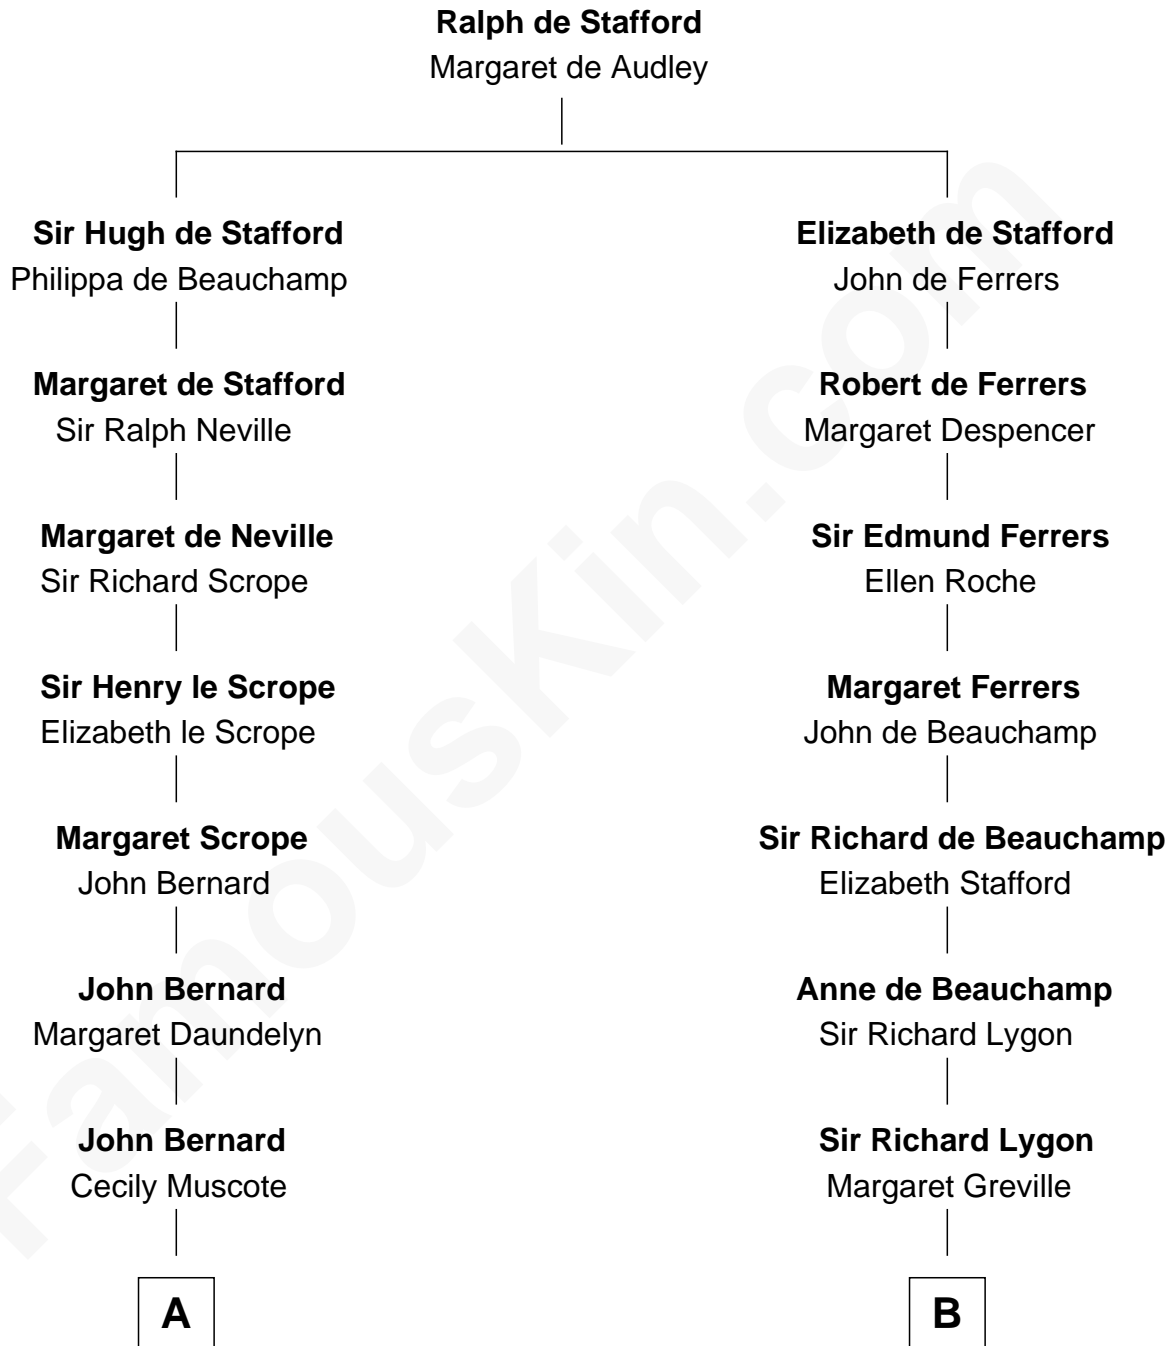

FamousKin.com

Relationship Chart of Benjamin Harrison V

Signer of the Declaration of Independence

13th cousin 7 times removed of

Adlai Stevenson II
31st Governor of Illinois

C

Mary Peachy Frye
Rev. Lewis Warner Green

Letitia Green
Adlai Ewing Stevenson

Lewis Green Stevenson
Helen Louise Davis

Adlai Stevenson II
31st Governor of Illinois