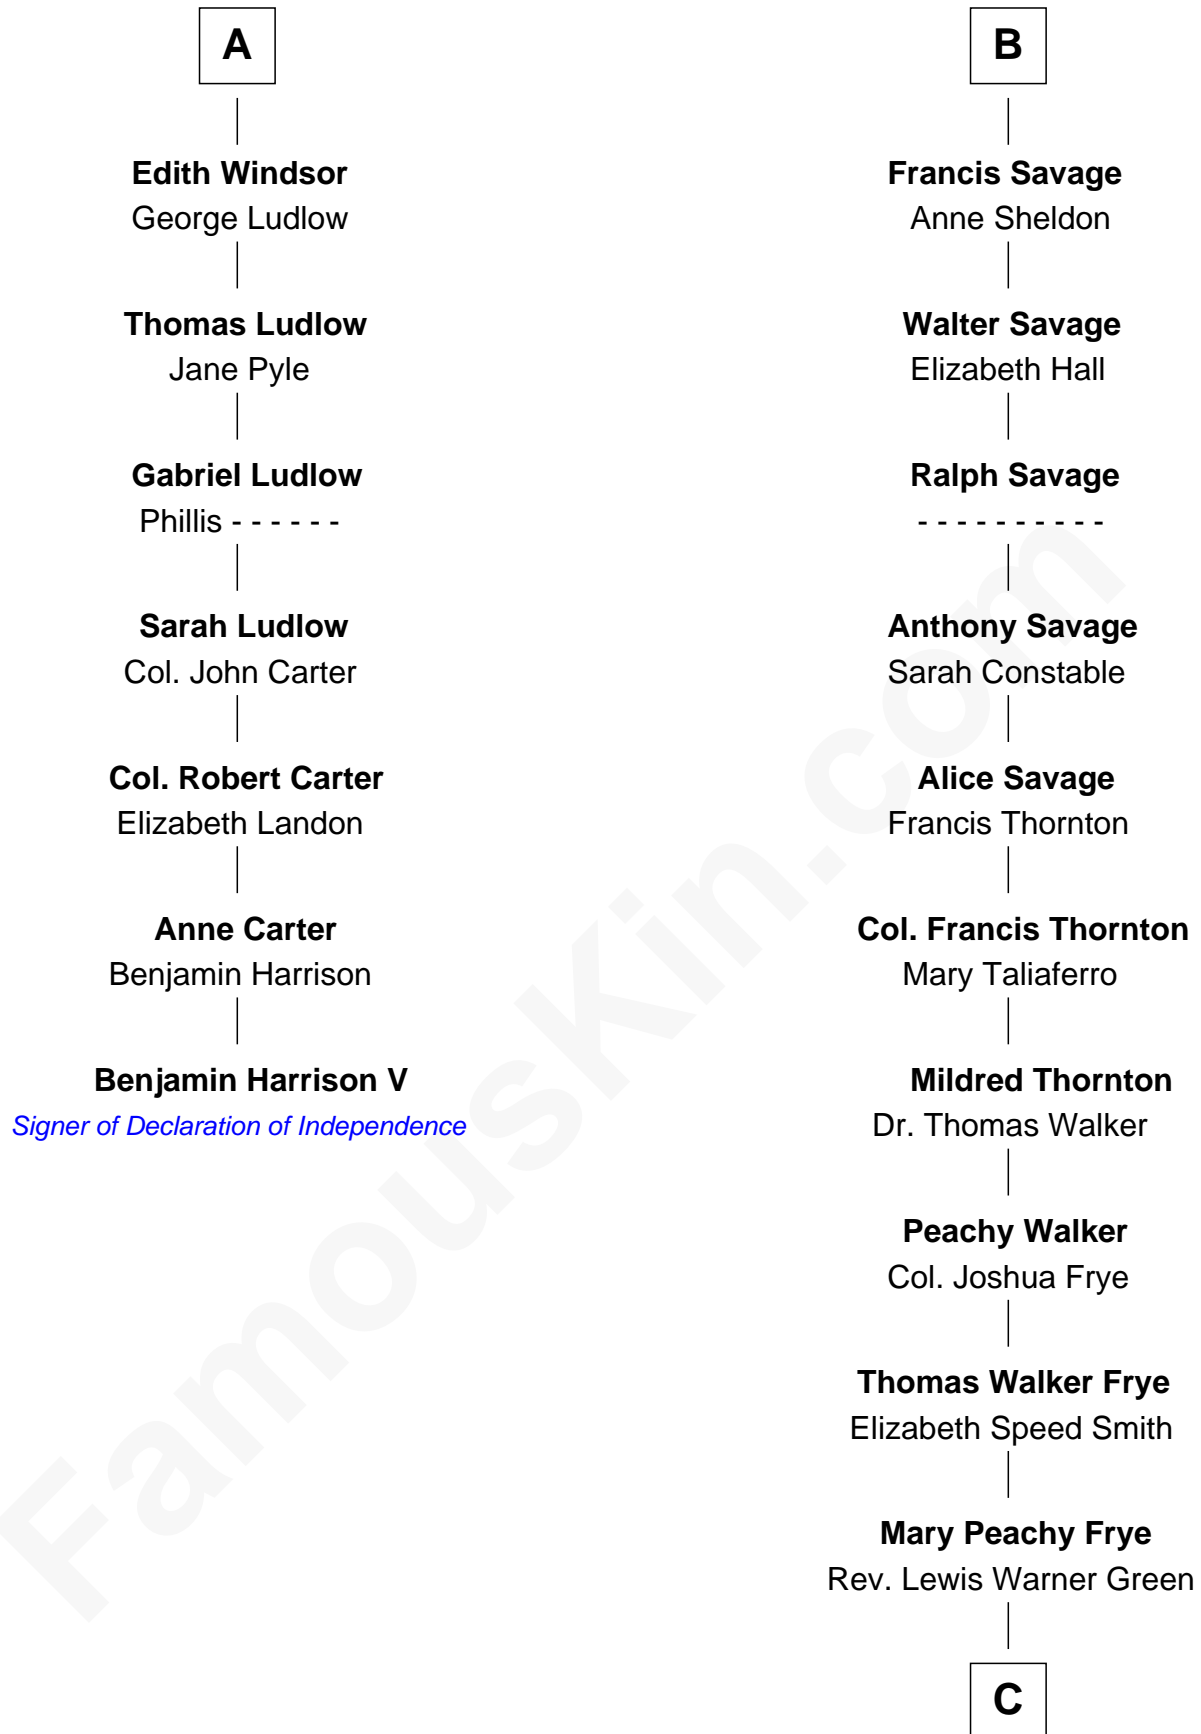

## Relationship Chart of

### Benjamin Harrison V

*Signer of the Declaration of Independence*

13th cousin 6 times removed of

**Adlai Stevenson II**  
*31st Governor of Illinois*

**Humphrey de Bohun**  
 Elizabeth Plantagenet

C

**Letitia Green**

Adlai Ewing Stevenson

**Lewis Green Stevenson**

Helen Louise Davis

**Adlai Stevenson II**

*31st Governor of Illinois*

FamousKin.com