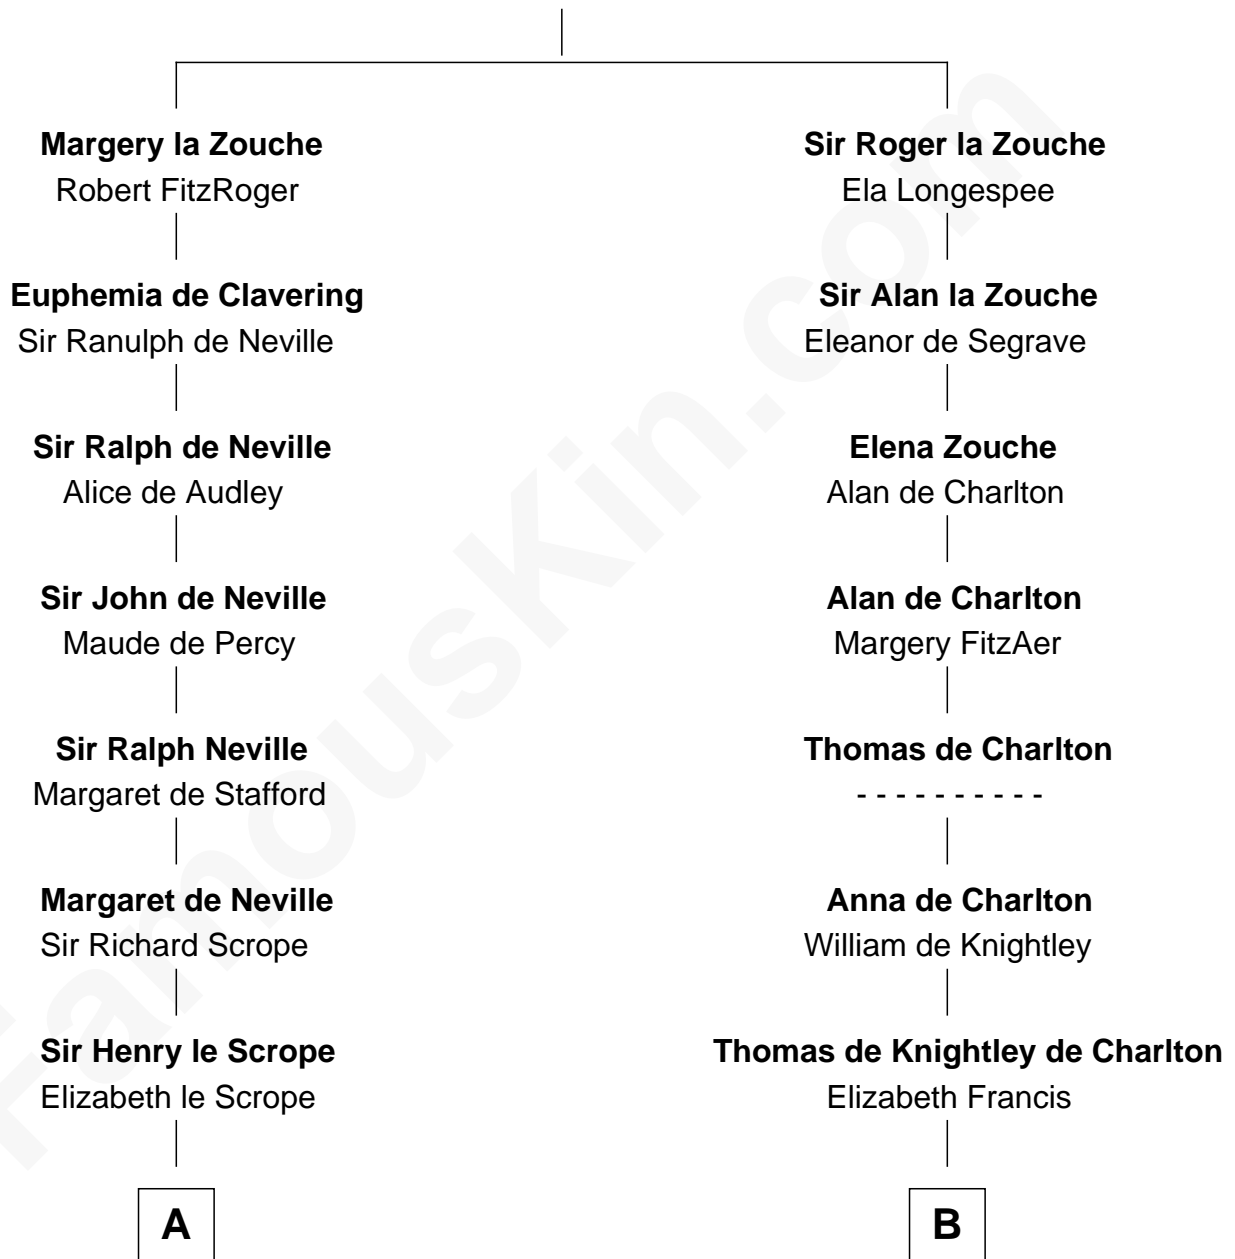

## Relationship Chart of

### Benjamin Harrison V

*Signer of the Declaration of Independence*

16th cousin 5 times removed of

### Norman Rockwell

*American Artist*

**Alan la Zouche**

Ellen de Quincy

**C**

**Rachel Darling**

Runa Rockwell

**Samuel Darling Rockwell**