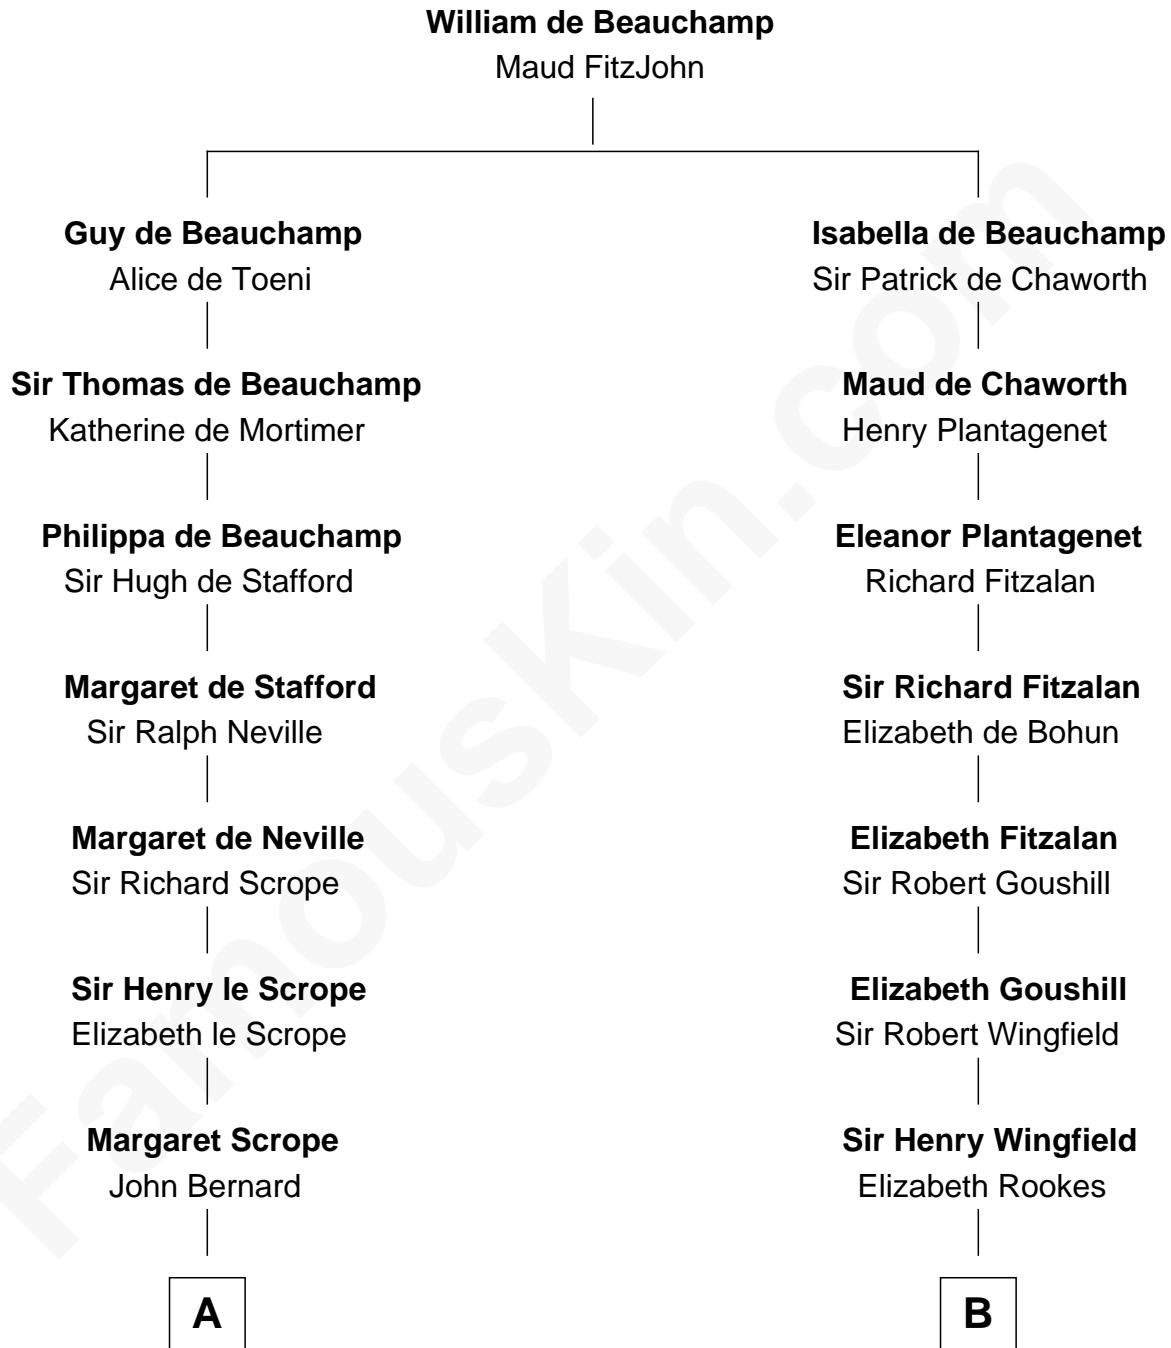

## Relationship Chart of

### Benjamin Harrison V

*Signer of the Declaration of Independence*

15th cousin 6 times removed of

**Valerie Bertinelli**

*Television Actress*

**C**

**Mary Emma Bishop**

Jacob G. Gooden