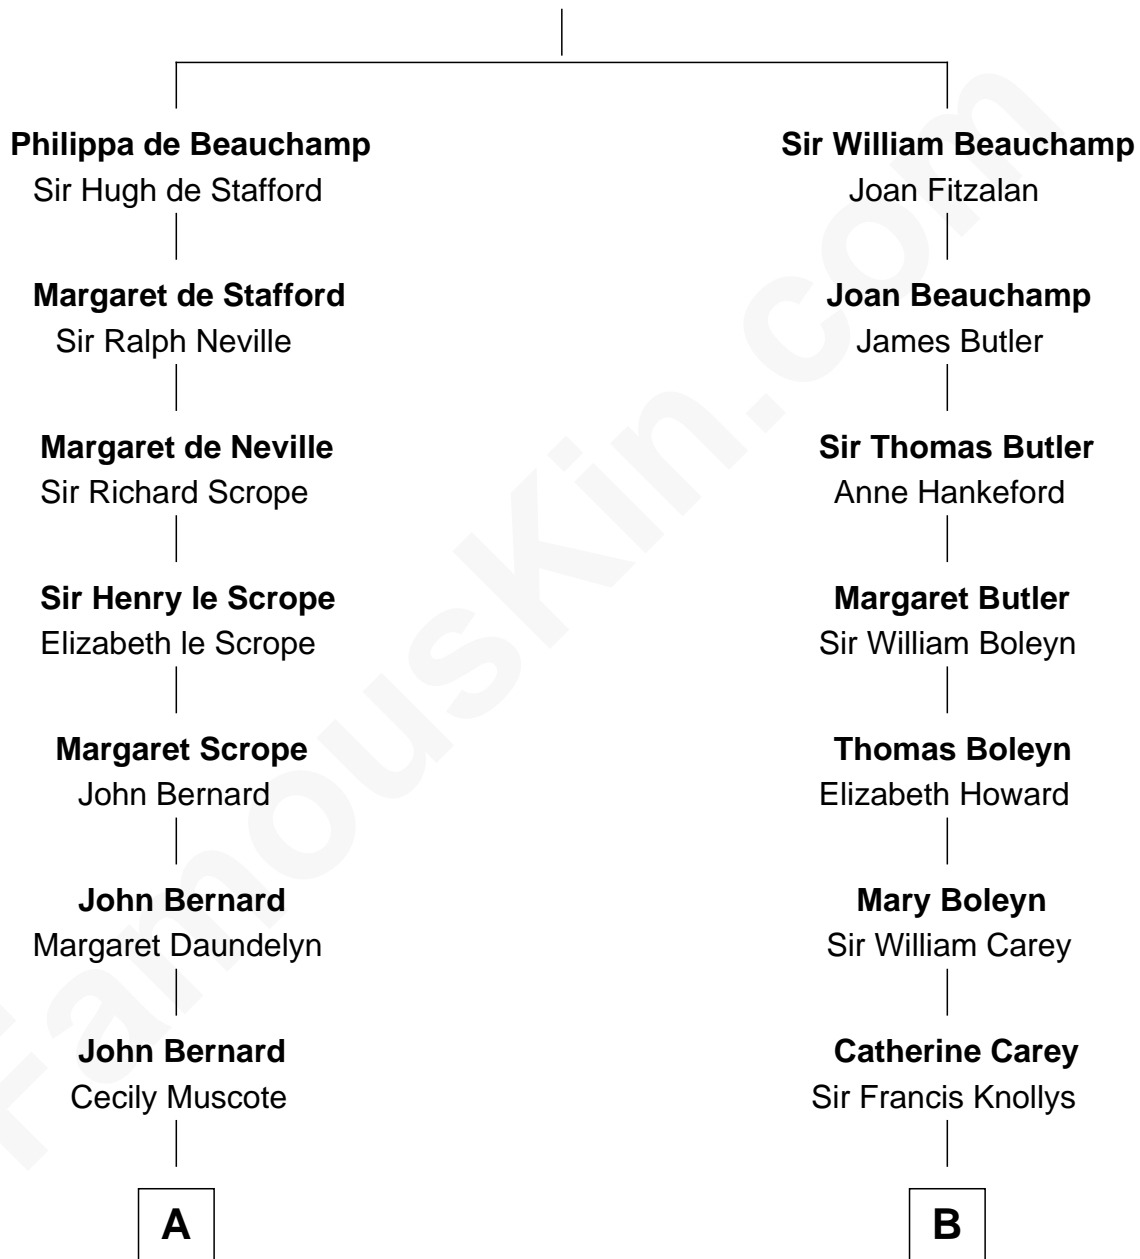

FamousKin.com

Relationship Chart of

Benjamin Harrison V

Signer of the Declaration of Independence

13th cousin 1 time removed of

William C. C. Claiborne

1st Governor of Louisiana

Sir Thomas de Beauchamp

Katherine de Mortimer

A

Francis Bernard
Alice Hazlewood

Elizabeth Bernard
Thomas Harrison

Probable

Benjamin Harrison
Mary - - - - -

Benjamin Harrison
Hannah Churchill

Benjamin Harrison
Elizabeth Burwell

Benjamin Harrison
Anne Carter

Benjamin Harrison V
Signer of Declaration of Independence

B

Anne Knollys
Sir Thomas West

Gov. John West
Anne - - - - -

Col. John West
Unity Croshaw

Ann West
Henry Fox

Ann Fox
Thomas Claiborne