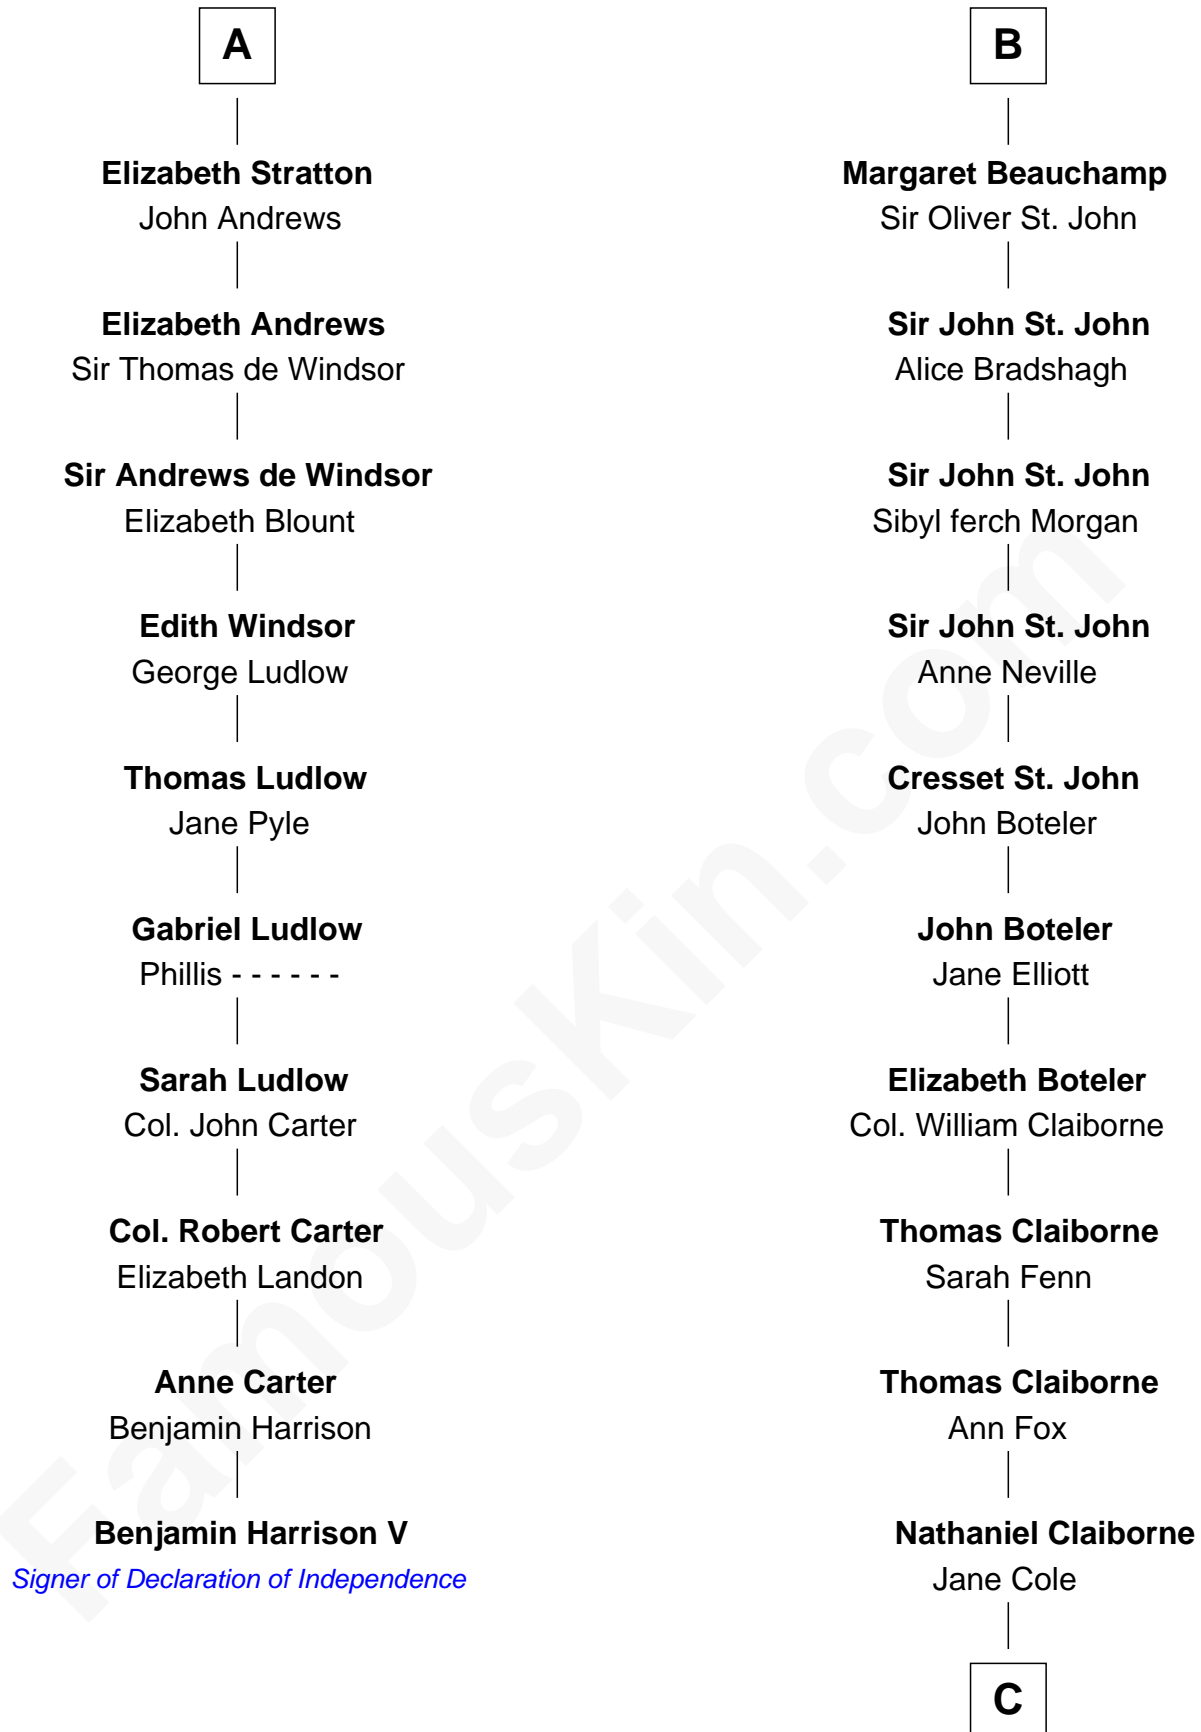

FamousKin.com

Relationship Chart of

Benjamin Harrison V

Signer of the Declaration of Independence

16th cousin 2 times removed of

William C. C. Claiborne

1st Governor of Louisiana

Sir Humphrey de Bohun

Alice de Bohun

Roger de Tony

Alice de Tony

Sir Walter de Beauchamp

Roger de Beauchamp

Sir Roger de Beauchamp

Sibyl de Pateshulle

Sir Roger de Beauchamp

Joan de Clopton

Sir Roger Beauchamp

Mary -----

Sir John Beauchamp

Edith Stourton

B

FamousKin.com