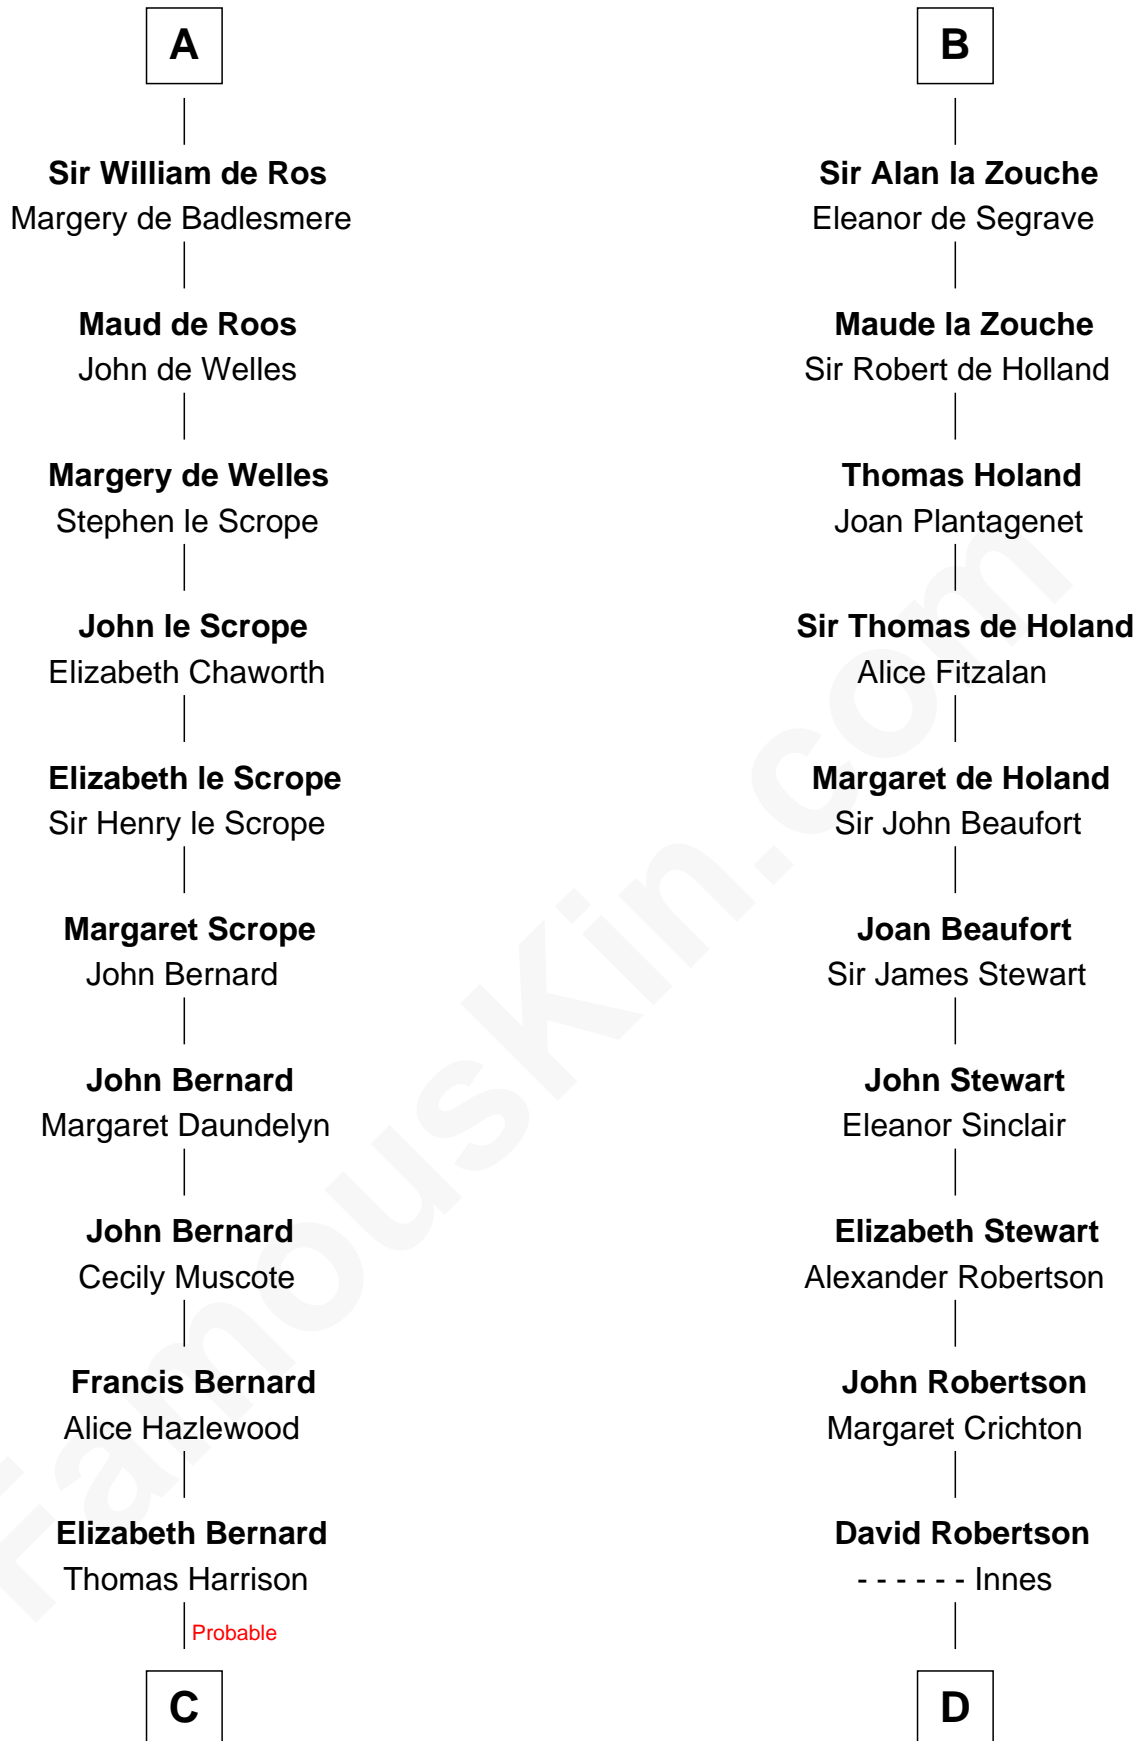

### Benjamin Harrison V

*Signer of the Declaration of Independence*

21st cousin of

### Patrick Henry

*1st and 6th Governor of Virginia*

**Norman Ranulf**

-----

**Simon I de St. Liz**  
Maud of Northumberland

**Maud de St. Liz**  
Robert Fitzrichard

**Maud Fitzrobert**  
William de Aubeney

**Maud de St. Liz**  
Saher I de Quincy

**Robert de Quincy**  
Orabel FitzNess

**Sir Saher IV de Quincy**  
Margaret de Beaumont

**Sir Roger de Quincy**  
Helen of Galloway

**Ellen de Quincy**  
Alan la Zouche

**Sir Roger la Zouche**  
Ela Longespee

**B**

**C**

**Benjamin Harrison**

Mary - - - - -

**Benjamin Harrison**

Hannah Churchill

**Benjamin Harrison**