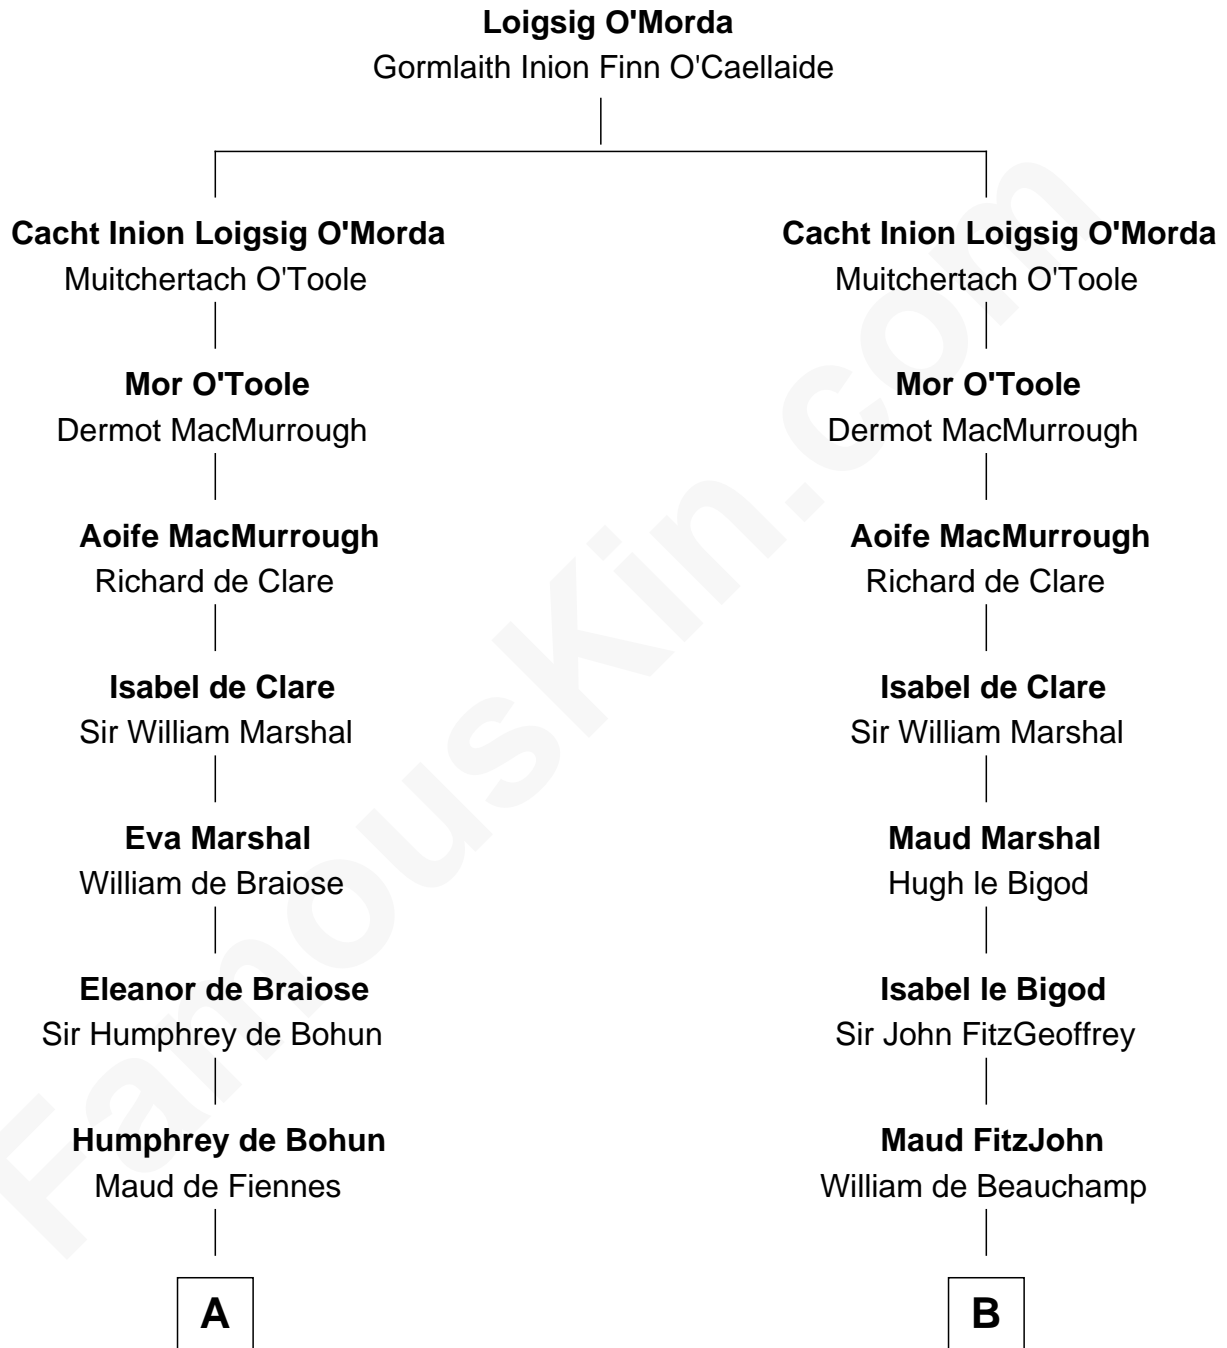

FamousKin.com

Relationship Chart of

Benjamin Harrison V

Signer of the Declaration of Independence

21st cousin of

Patrick Henry

1st and 6th Governor of Virginia

C

Gabriel Ludlow

Phillis - - - - -

Sarah Ludlow

Col. John Carter

Col. Robert Carter

Elizabeth Landon

Anne Carter

Benjamin Harrison