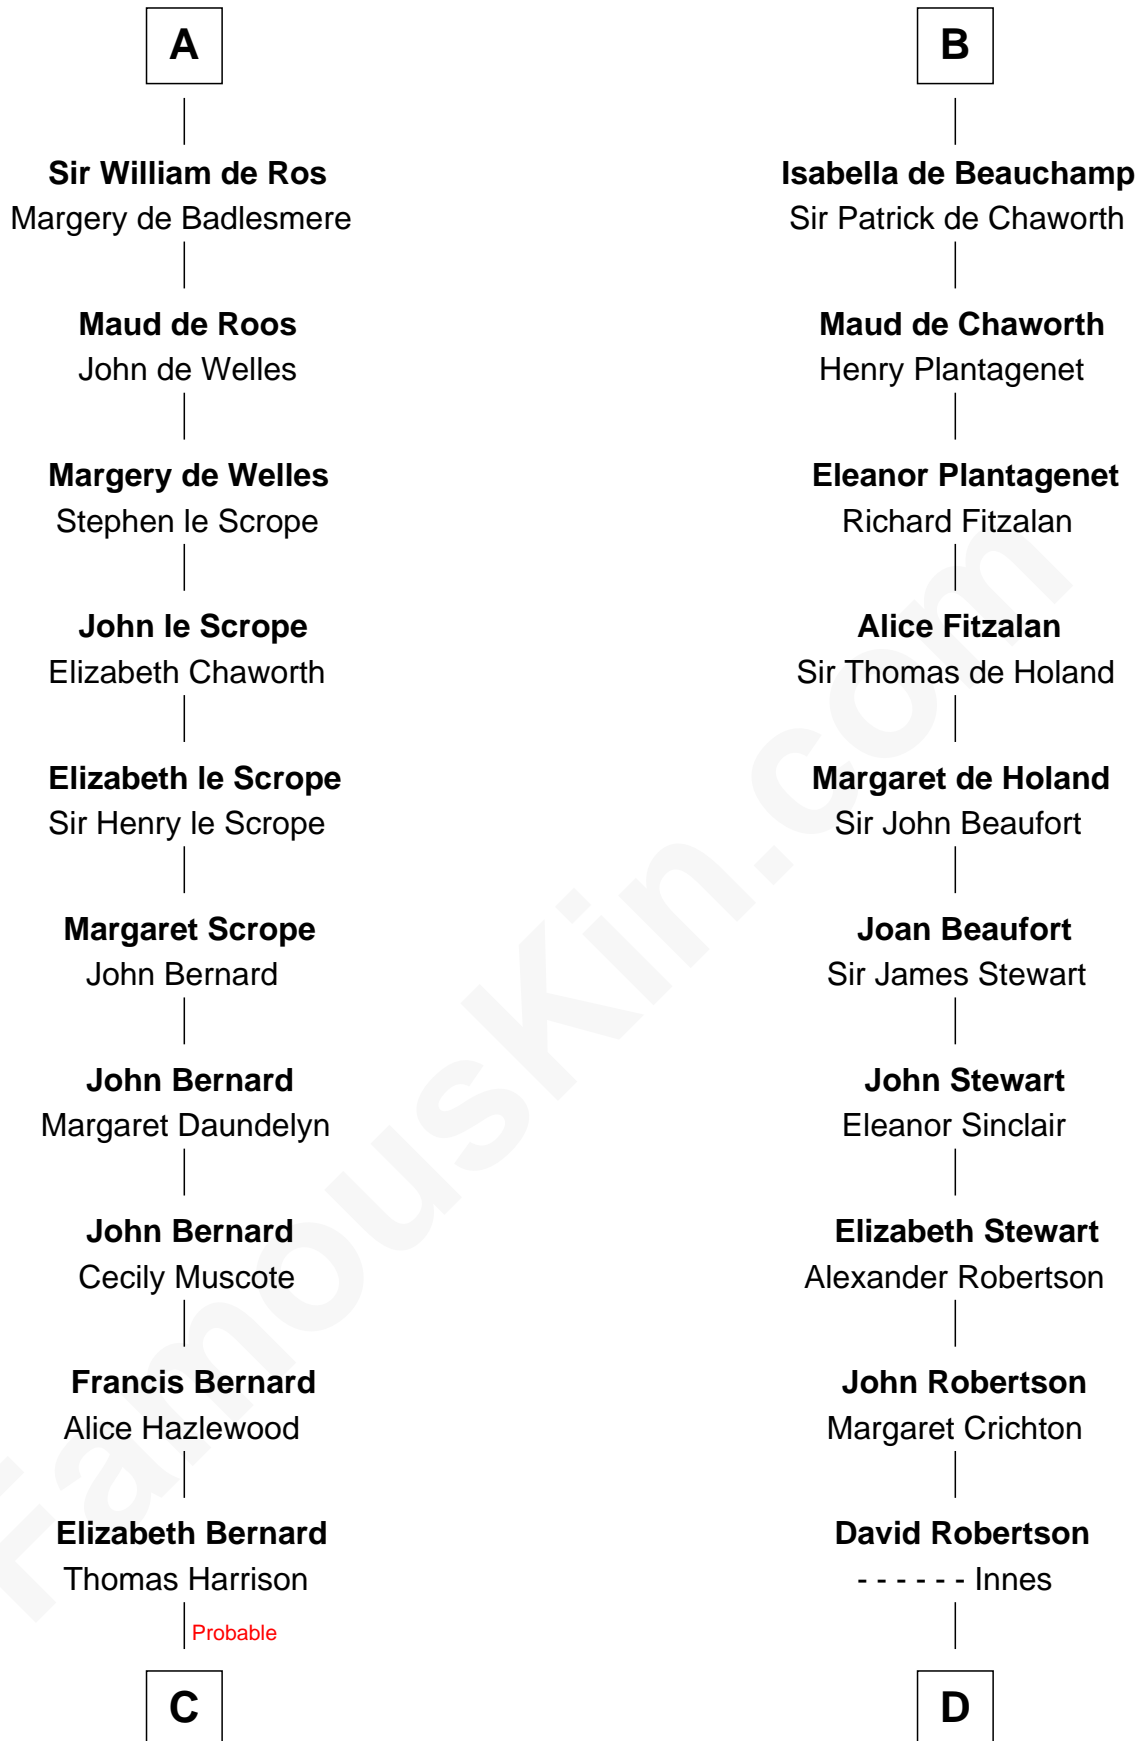

FamousKin.com

Relationship Chart of Benjamin Harrison V

Signer of the Declaration of Independence

21st cousin of

Patrick Henry

1st and 6th Governor of Virginia

Sir Walter Giffard

Agnes Flaitel

C

Benjamin Harrison

Mary - - - - -

Benjamin Harrison

Hannah Churchill

Benjamin Harrison

Elizabeth Burwell

Benjamin Harrison

Anne Carter

Benjamin Harrison V

Signer of Declaration of Independence

D

William Robertson

Isabel Petrie

William Robertson

Margaret Mitchell