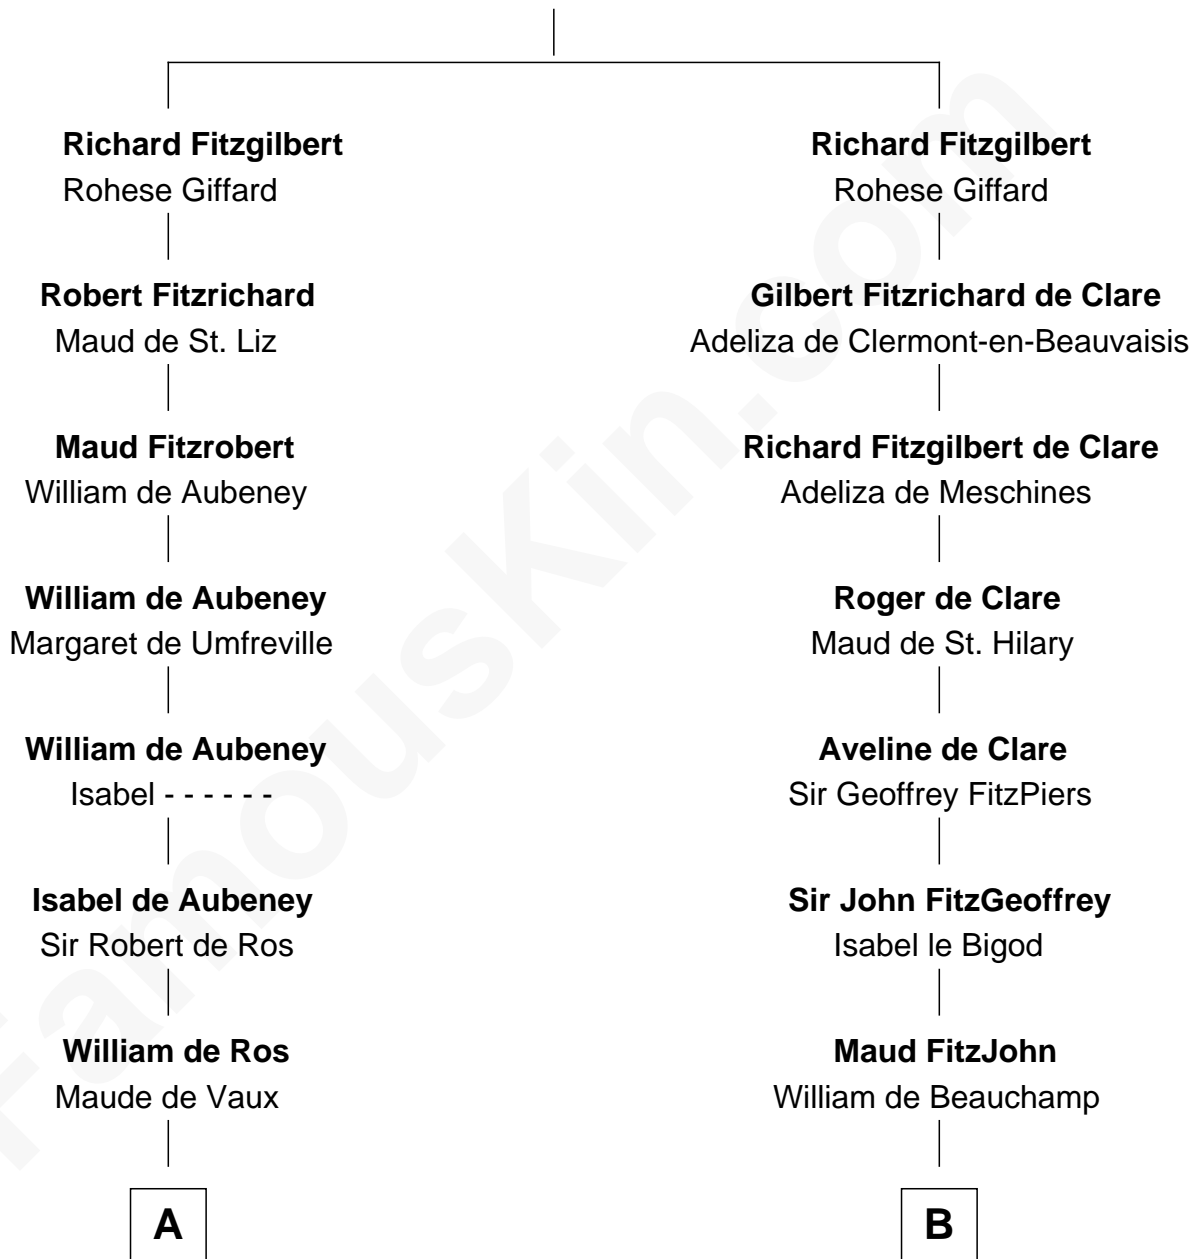

FamousKin.com

Relationship Chart of Benjamin Harrison V

Signer of the Declaration of Independence

21st cousin of

Patrick Henry

1st and 6th Governor of Virginia

Gilbert Crispin

C

Benjamin Harrison

Mary - - - - -

Benjamin Harrison

Hannah Churchill

Benjamin Harrison

Elizabeth Burwell

Benjamin Harrison

Anne Carter