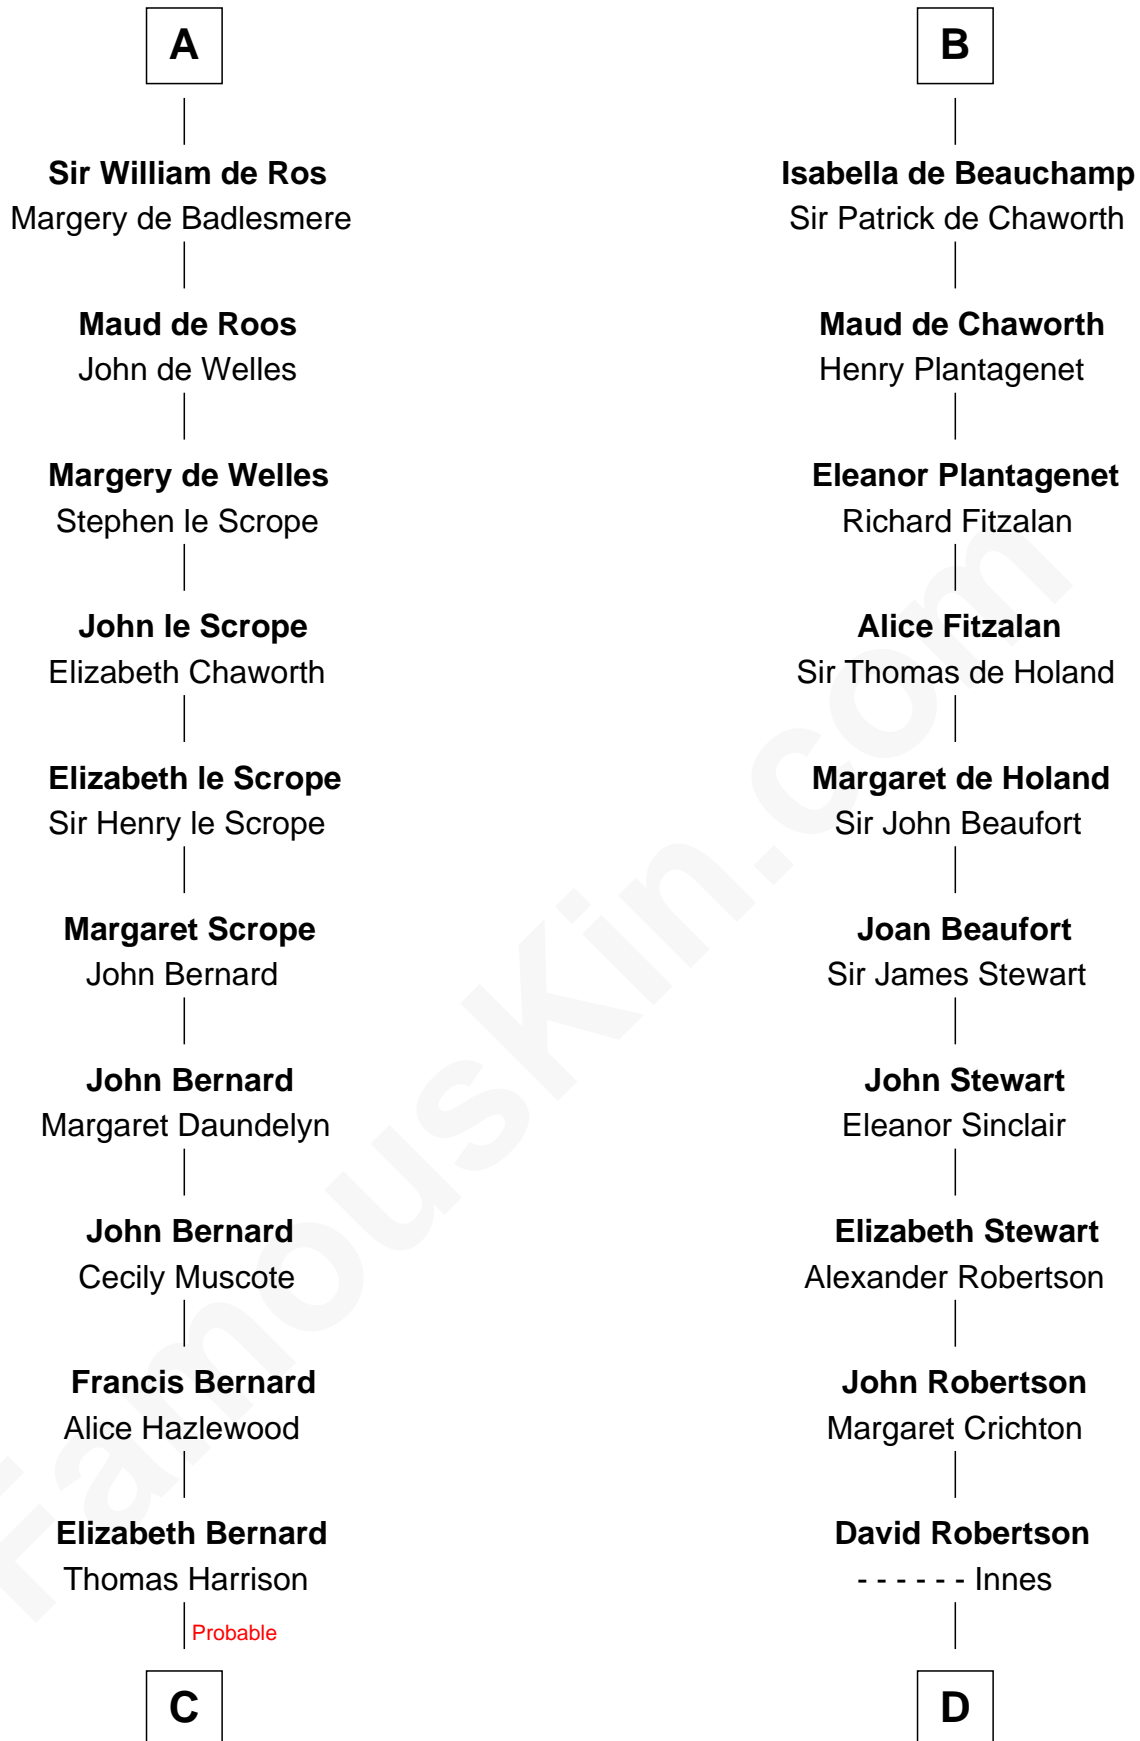

FamousKin.com

Relationship Chart of Benjamin Harrison V

Signer of the Declaration of Independence

21st cousin of

Patrick Henry

1st and 6th Governor of Virginia

Gilbert Crispin

C

Benjamin Harrison

Mary - - - - -

Benjamin Harrison

Hannah Churchill

Benjamin Harrison

Elizabeth Burwell

Benjamin Harrison

Anne Carter

Benjamin Harrison V

Signer of Declaration of Independence

D

William Robertson

Isabel Petrie

William Robertson

Margaret Mitchell

Jean Robertson