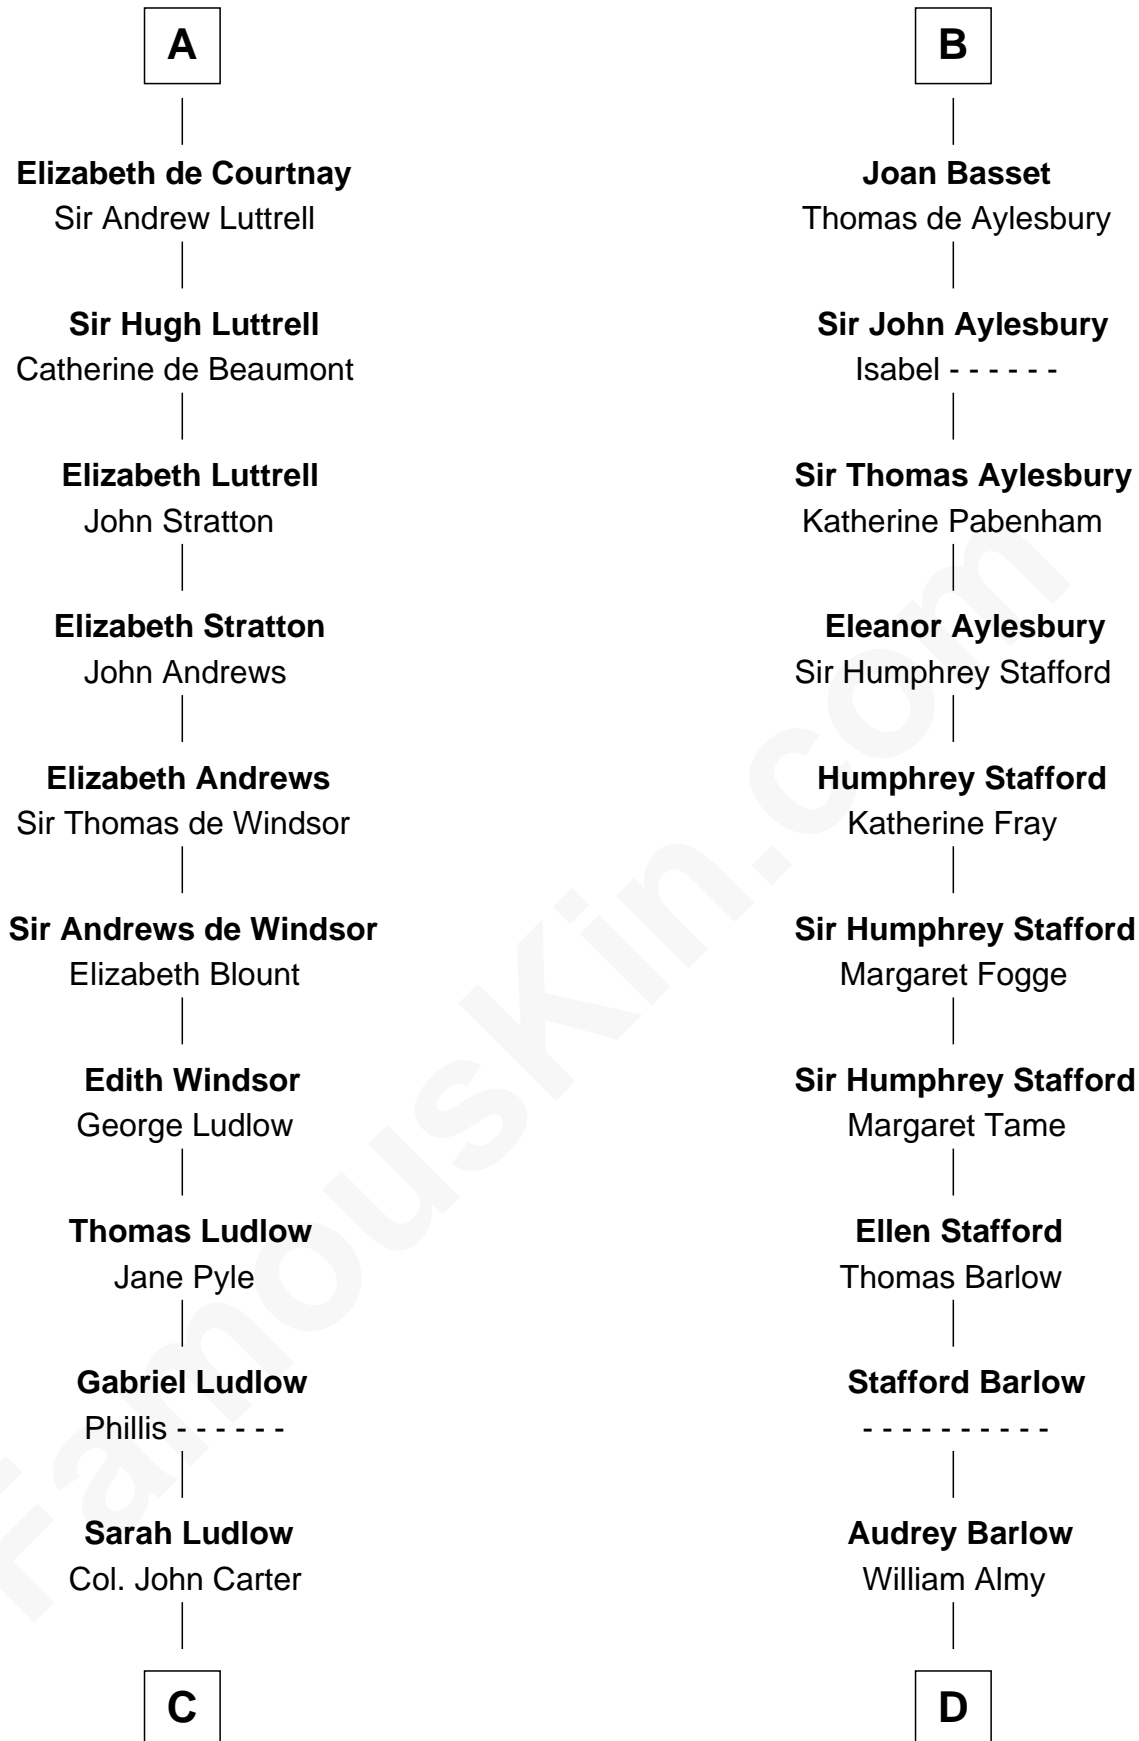

## Relationship Chart of

### Benjamin Harrison V

*Signer of the Declaration of Independence*

19th cousin 1 time removed of

**William Greene**

*2nd Governor of Rhode Island*

**Saher I de Quincy**

Maud de St. Liz

**C**

**Col. Robert Carter**  
Elizabeth Landon

**Anne Carter**  
Benjamin Harrison

**Benjamin Harrison V**  
*Signer of Declaration of Independence*

**D**

**Annis Almy**  
John Greene

**Samuel Greene**  
Mary Gorton