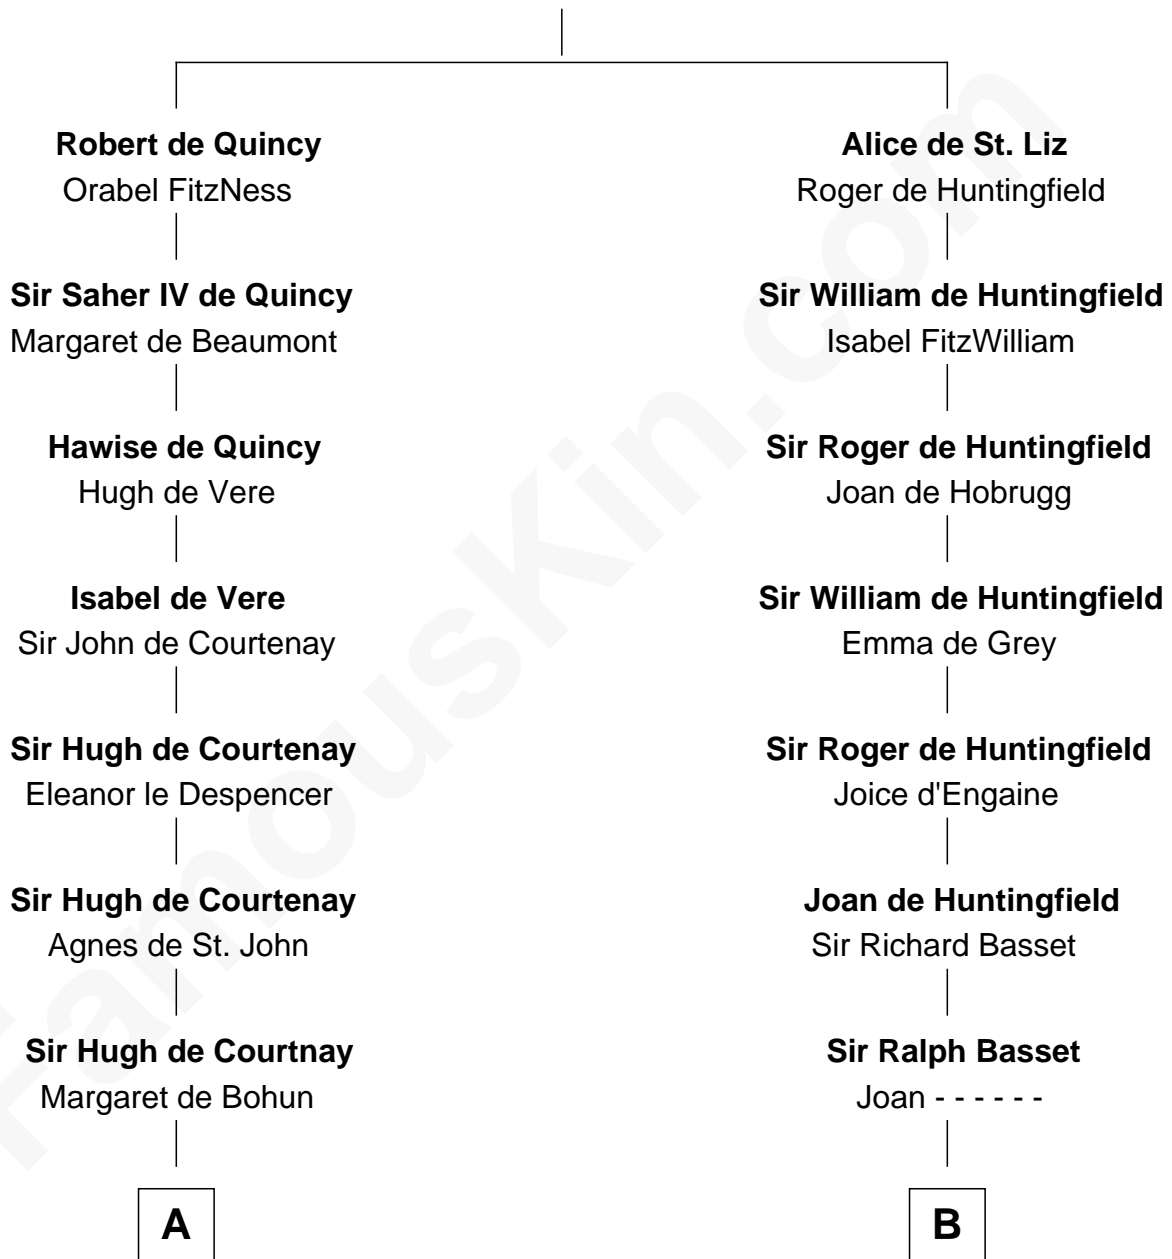

## Relationship Chart of

### Benjamin Harrison V

*Signer of the Declaration of Independence*

19th cousin 1 time removed of

**William Greene**

*2nd Governor of Rhode Island*

**Saher I de Quincy**

Maud de St. Liz

**C**

**Col. Robert Carter**  
Elizabeth Landon

**Anne Carter**  
Benjamin Harrison

**Benjamin Harrison V**  
*Signer of Declaration of Independence*

**D**

**Annis Almy**  
John Greene

**Samuel Greene**  
Mary Gorton