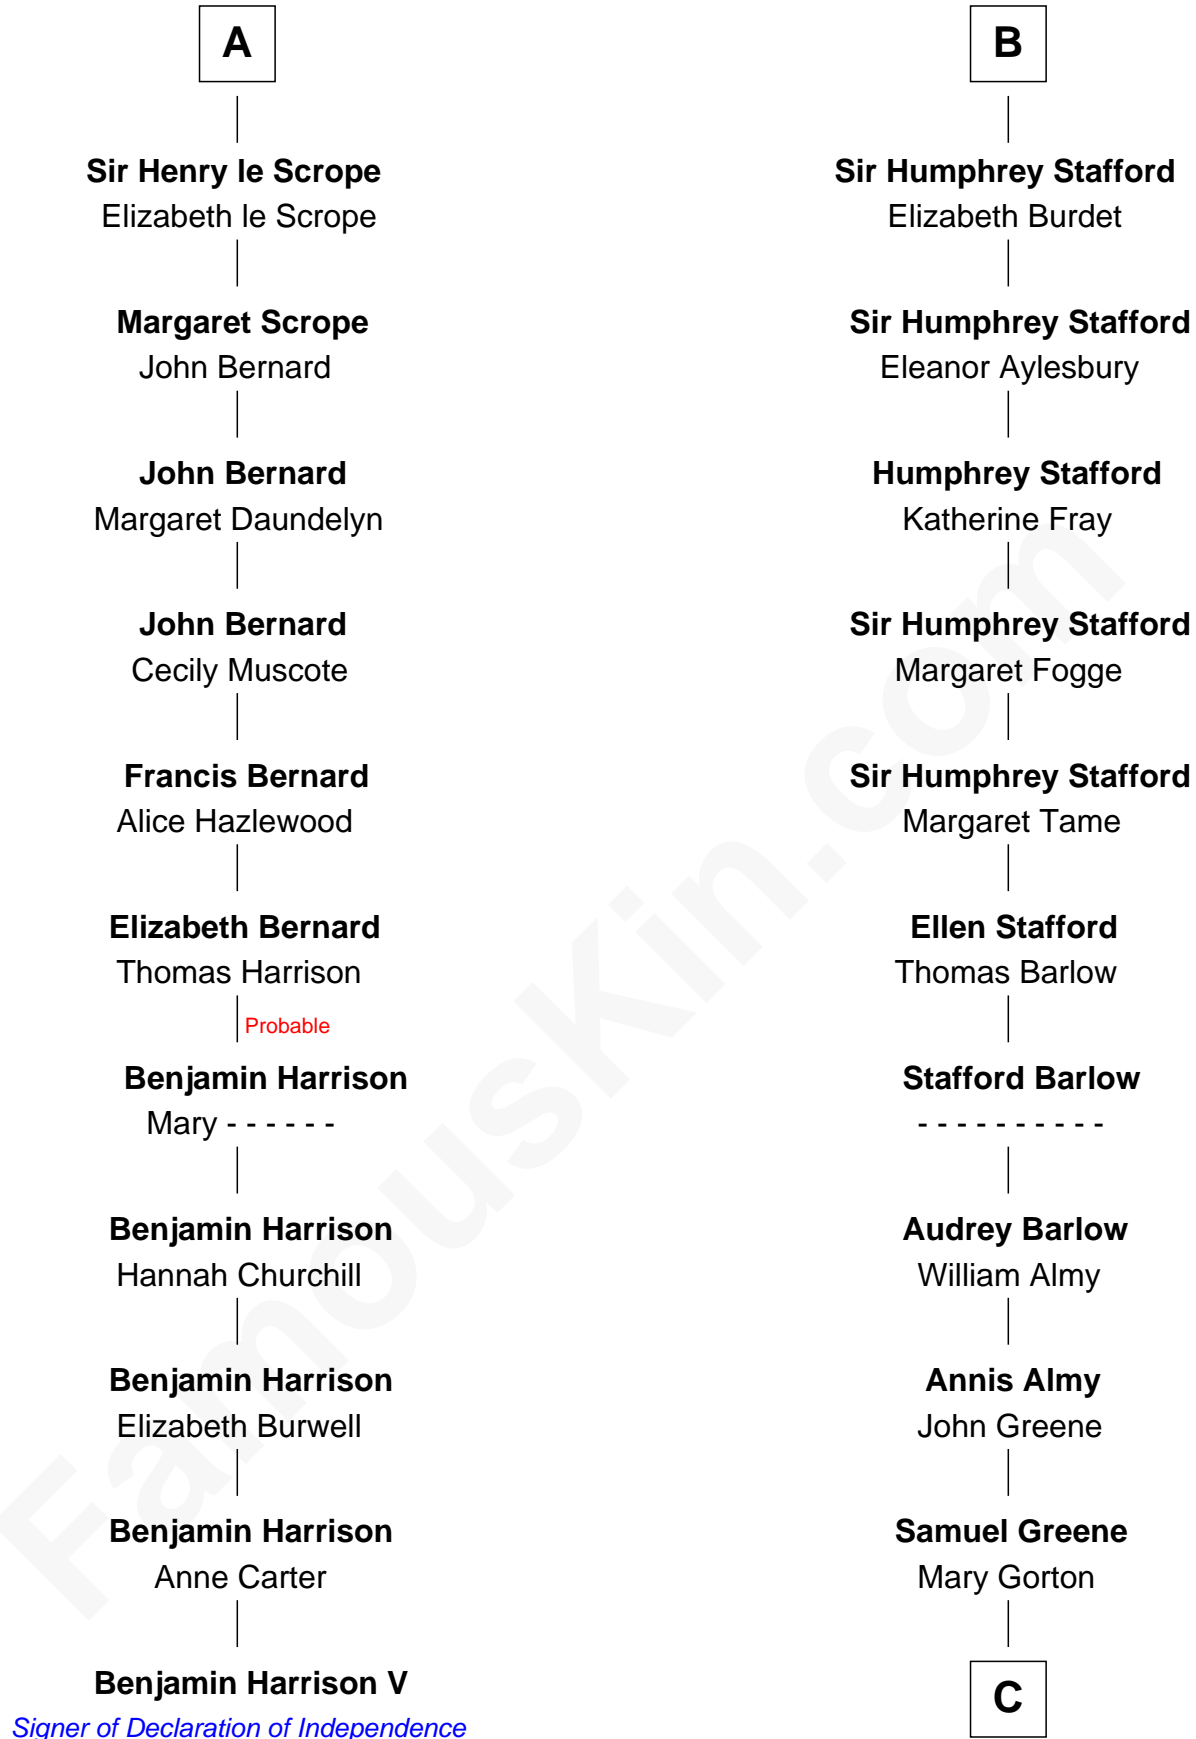

## Relationship Chart of

### Benjamin Harrison V

*Signer of the Declaration of Independence*

17th cousin 1 time removed of

**William Greene**

*2nd Governor of Rhode Island*

**Sir William Longespee**

Ela of Salisbury

**C**