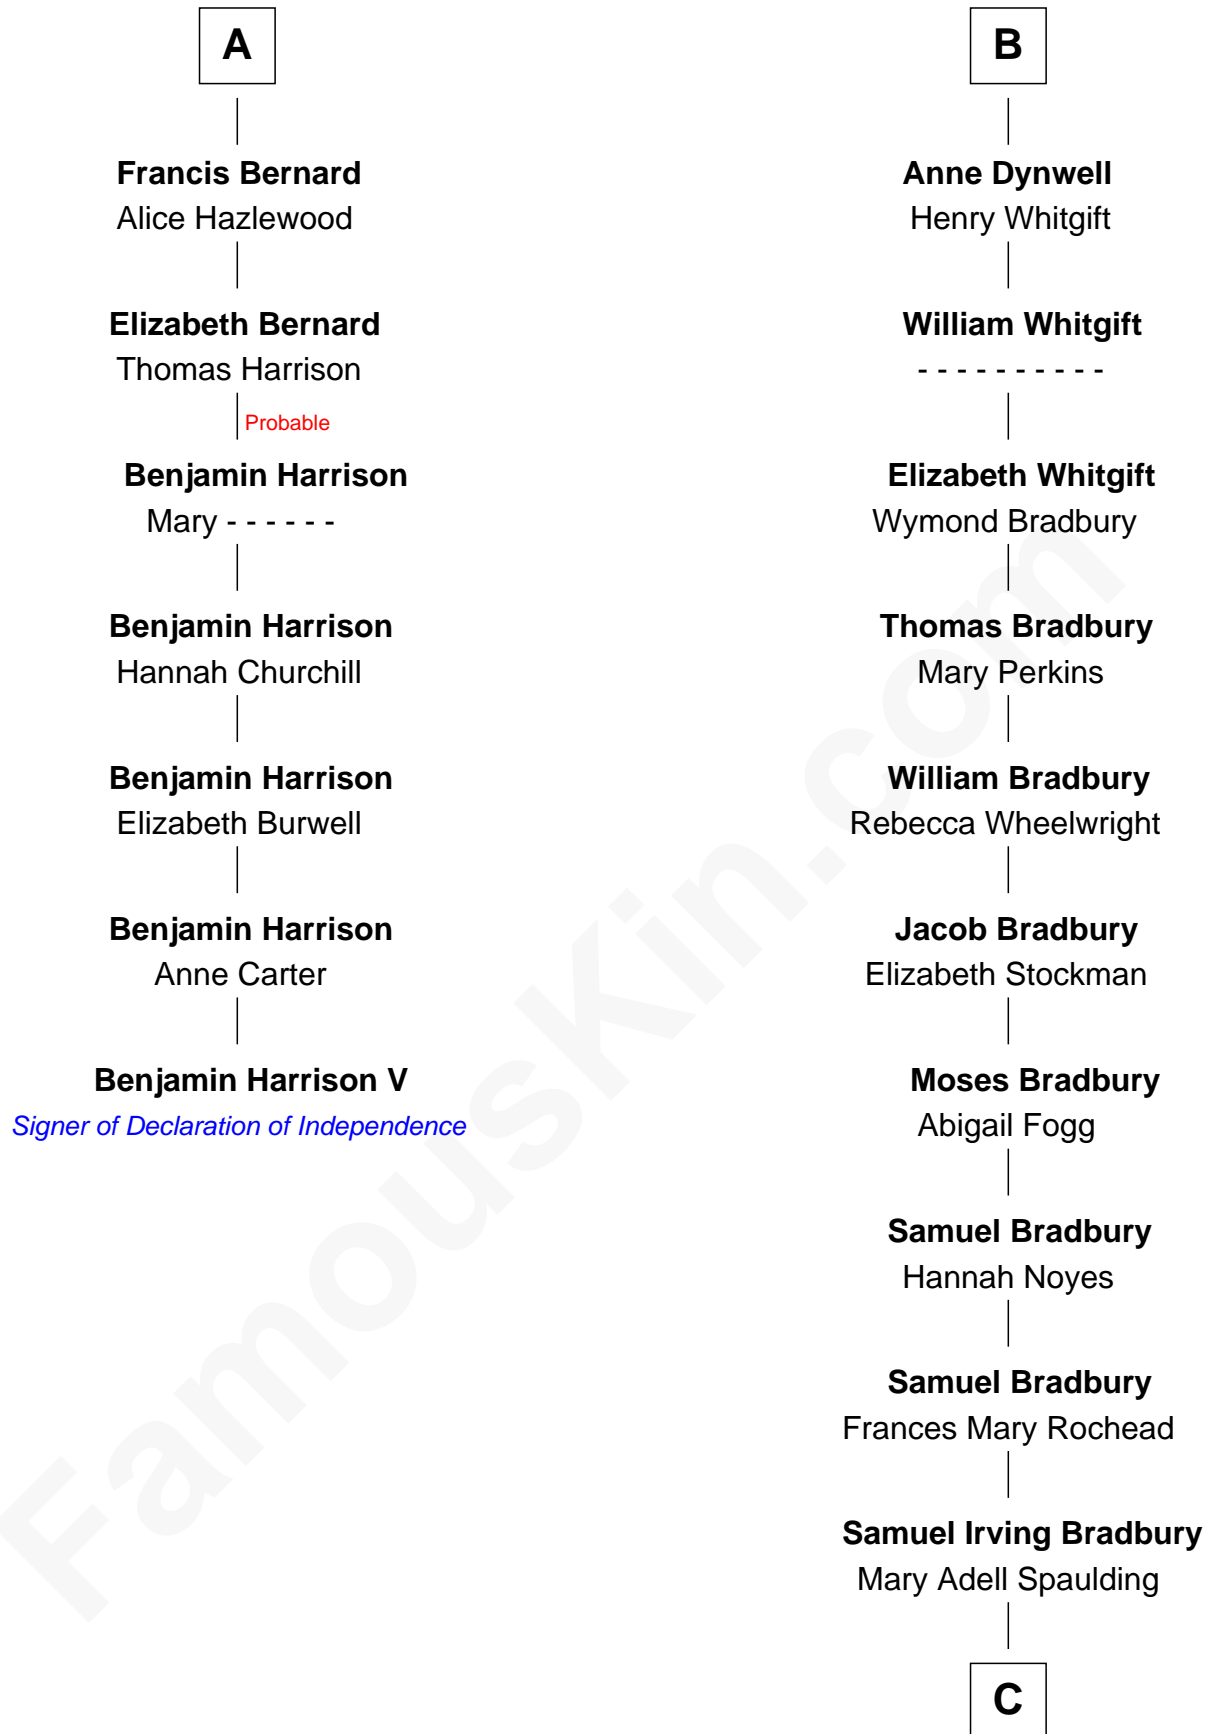

FamousKin.com

Relationship Chart of

Benjamin Harrison V

Signer of the Declaration of Independence

13th cousin 6 times removed of

Ray Bradbury

Author of The Martian Chronicles

Sir Thomas de Beauchamp

Katherine de Mortimer

Philippa de Beauchamp

Sir Hugh de Stafford

Margaret de Stafford

Sir Ralph Neville

Margaret de Neville

Sir Richard Scrope

Sir Henry le Scrope

Maud de Beauchamp

Sir Roger de Clifford

Katherine de Clifford

Sir Ralph de Greystoke

Maud de Greystoke

Eudo de Welles

Sir Lionel de Welles

Joan de Waterton

Margaret de Welles

Sir Thomas Dymoke

Jane Dymoke

John Fulnetby

Katherine Fulnetby

William Dynwell

B

C