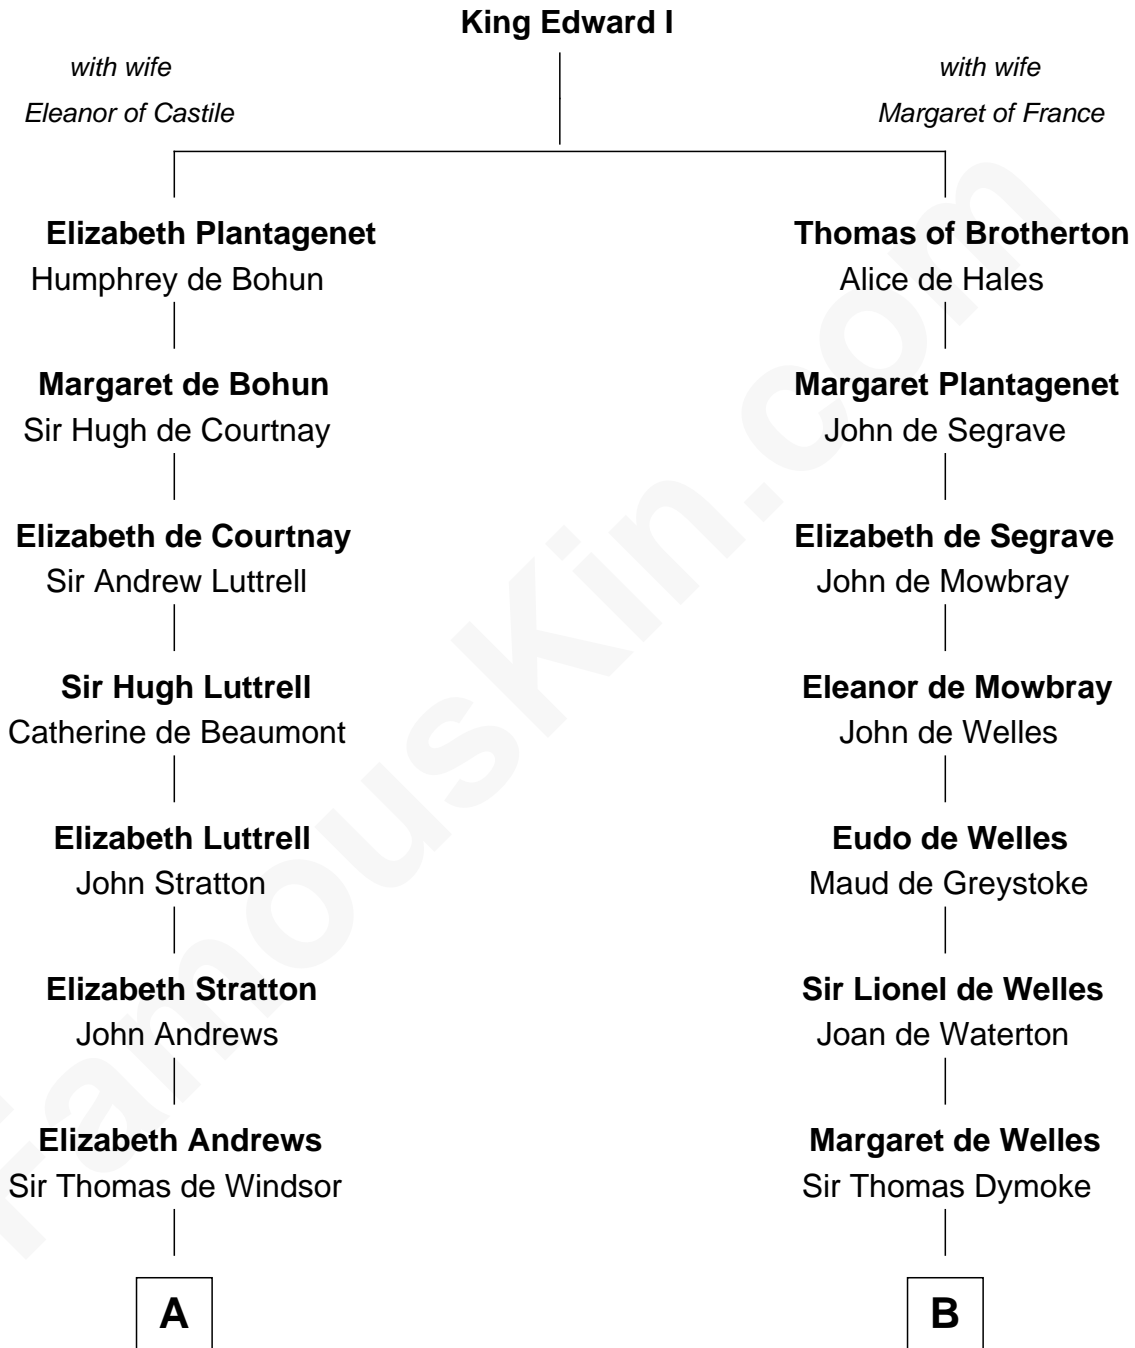

## Relationship Chart of

### Benjamin Harrison V

*Signer of the Declaration of Independence*

14th cousin 7 times removed of

**Ray Bradbury**

*Author of The Martian Chronicles*

**C**

—  
**Samuel Bradbury**

Frances Mary Rothead