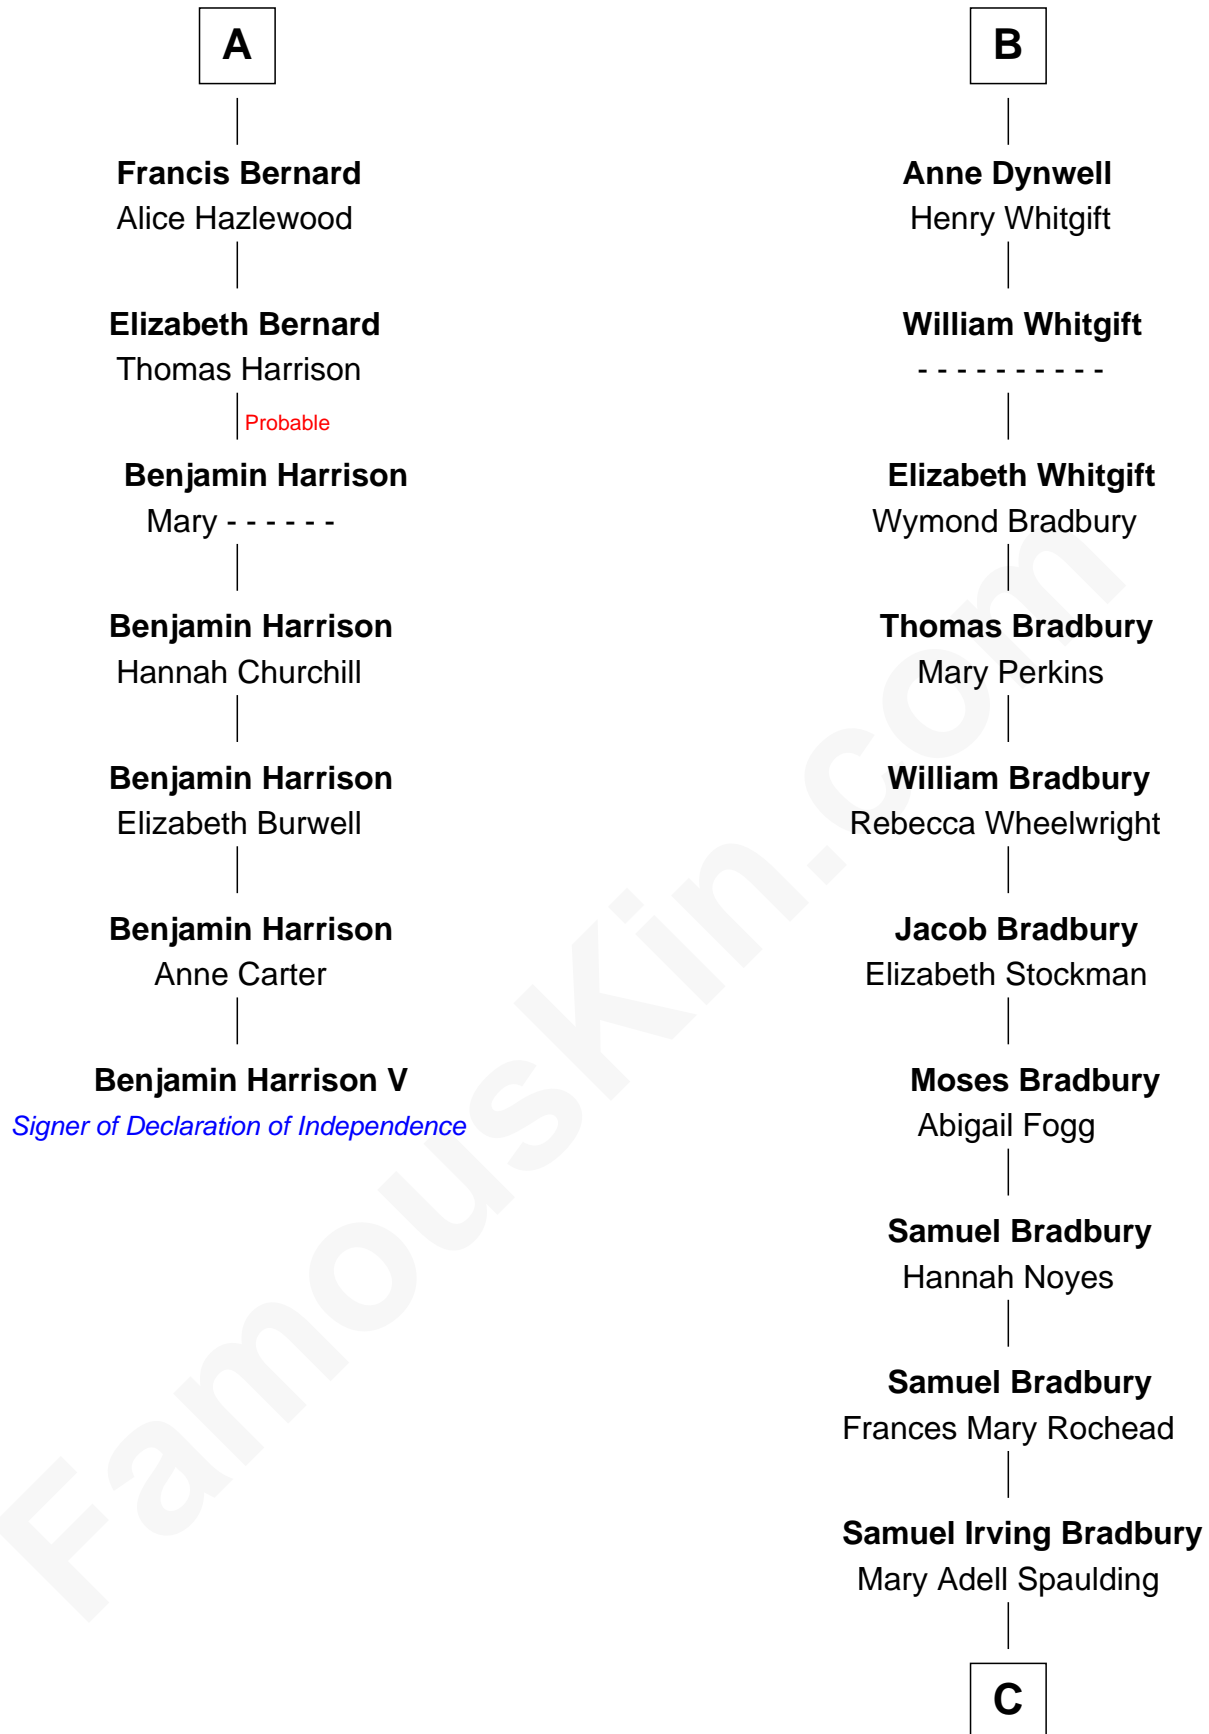

FamousKin.com

Relationship Chart of

Benjamin Harrison V

Signer of the Declaration of Independence

13th cousin 6 times removed of

Ray Bradbury

Author of The Martian Chronicles

C

—
Samuel Hinkston Bradbury

Minnie Alice Davis

—
Leonard Spaulding Bradbury

Esther Marie Moberg

—
Ray Bradbury

Author of [The Martian Chronicles](#)

FamousKin.com