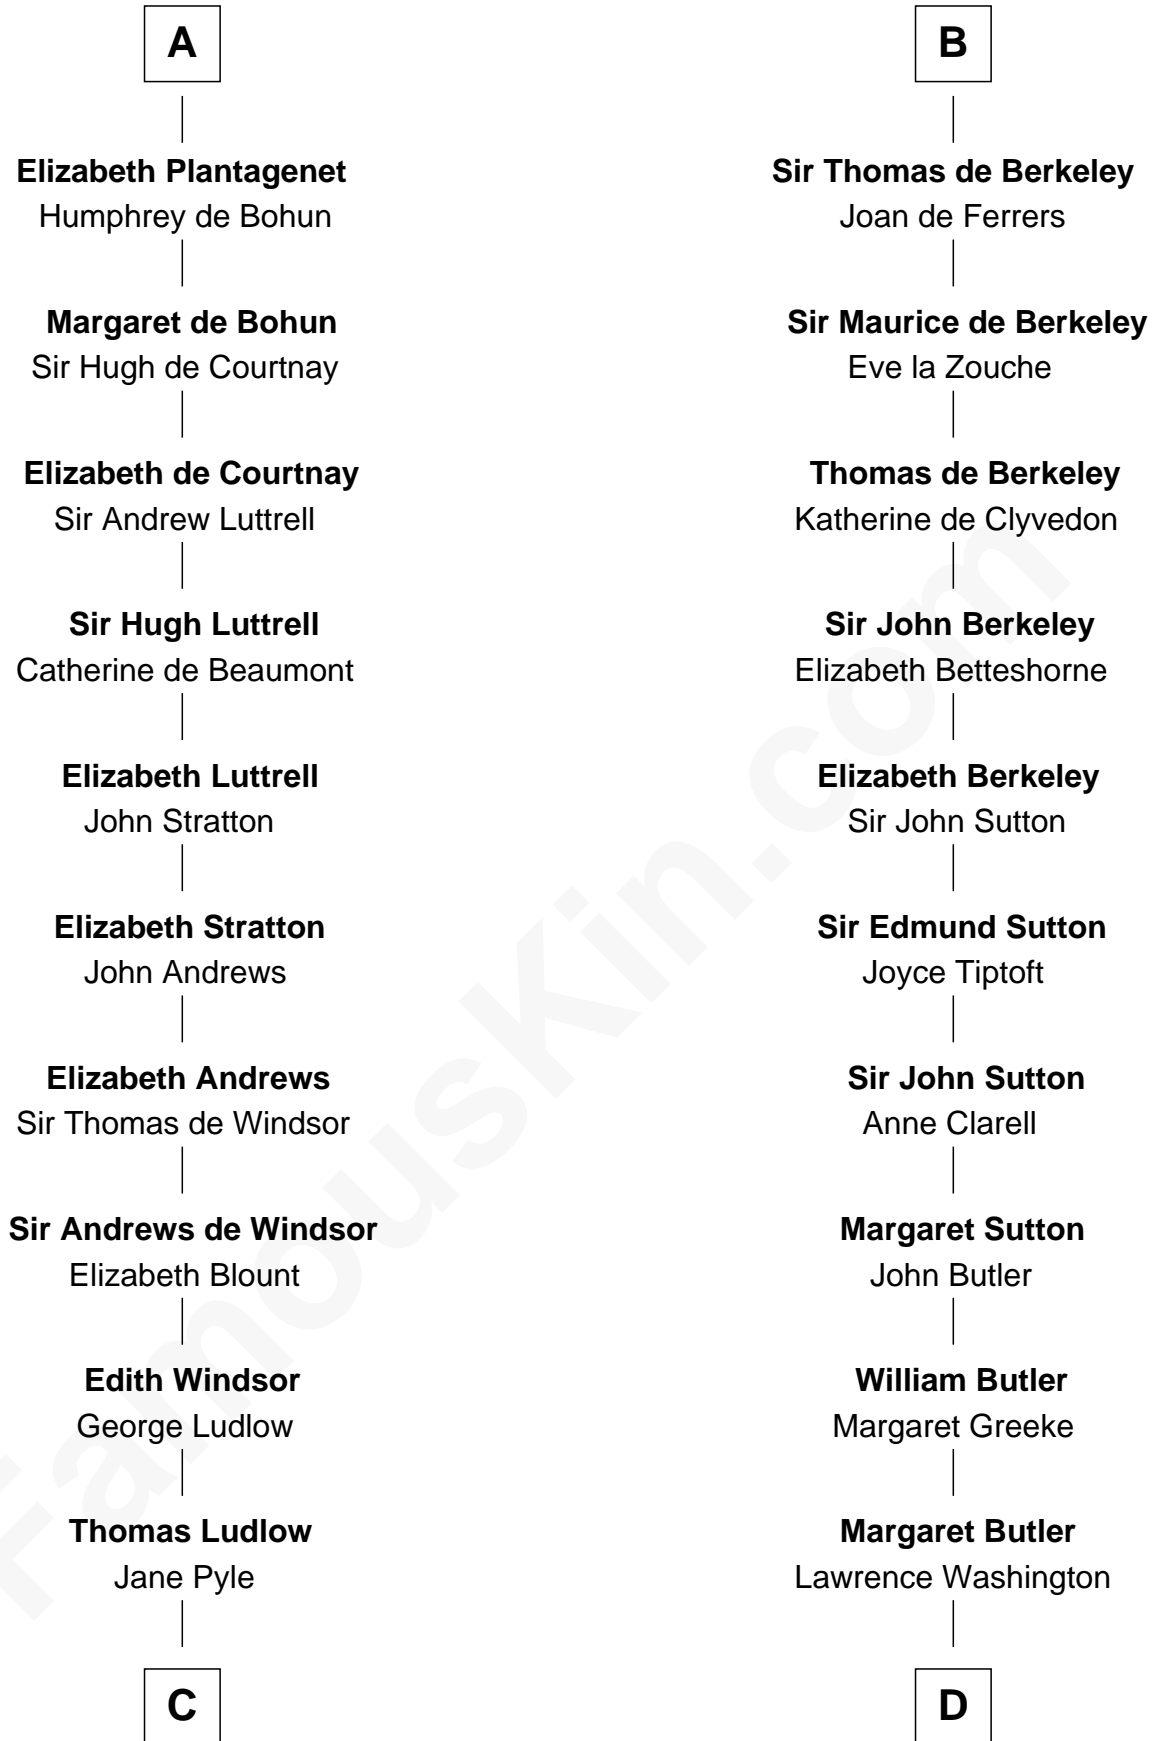

FamousKin.com

Relationship Chart of Benjamin Harrison V

Signer of the Declaration of Independence

21st cousin of

George Washington

1st U.S. President

Edward Aetheling

Agatha - - - - -

Malcolm III of Scotland

Maud of Scotland

Henry I, King of England

Maud of England

Geoffrey Plantagenet

Henry II, King of England

Eleanor of Aquitaine

John, King of England

- - - - - De Warenne

Sir Richard FitzRoy

Rose de Dover

Isabel de Dover

Sir Maurice de Berkeley

B

C

Gabriel Ludlow