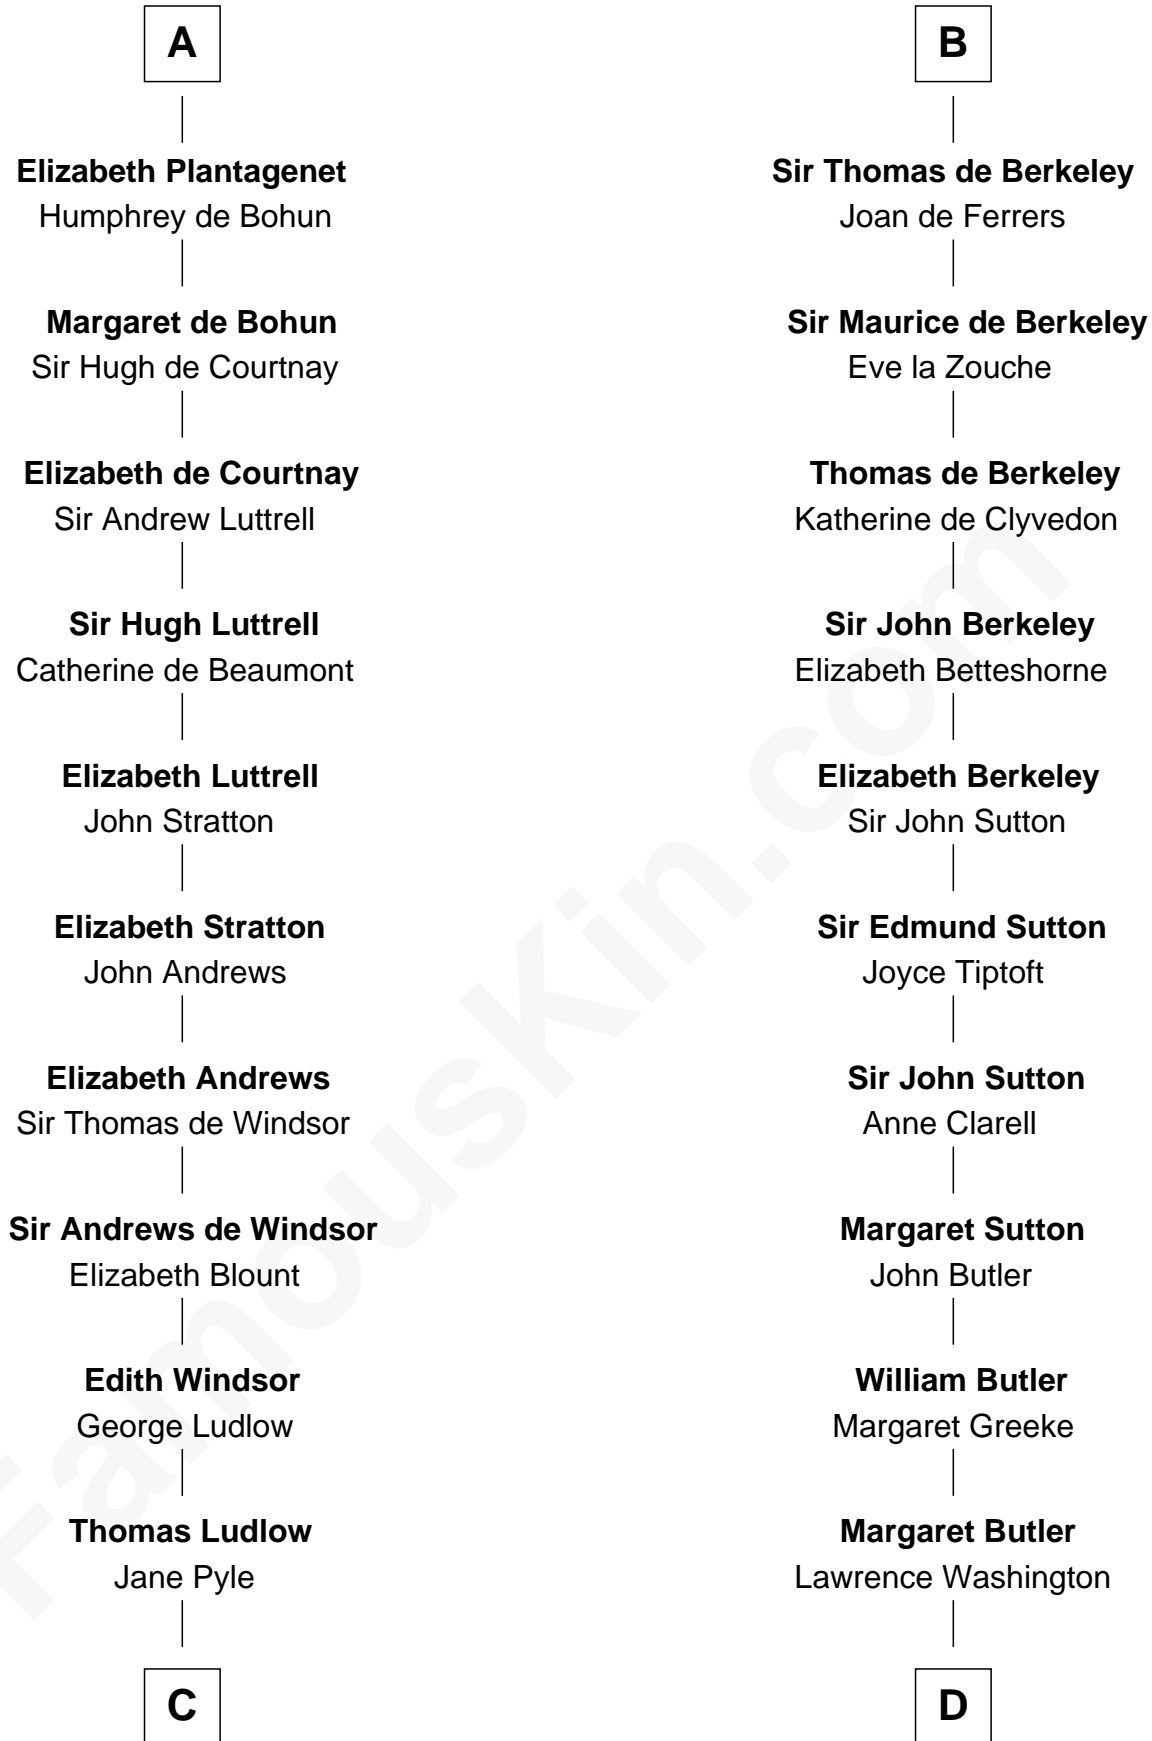

FamousKin.com

Relationship Chart of Benjamin Harrison V

Signer of the Declaration of Independence

21st cousin of

George Washington

1st U.S. President

Robert I of Normandy

Herleve of Falaise

William I, King of England

Matilda of Flanders

Henry I, King of England

Maud of Scotland

Maud of England

Geoffrey Plantagenet

Henry II, King of England

Eleanor of Aquitaine

Matilda of Flanders

Henry I, King of England

Maud of Scotland

Maud of England

Geoffrey Plantagenet

Henry II, King of England

Eleanor of Aquitaine

John, King of England

----- De Warenne

Sir Richard FitzRoy

Rose de Dover

Isabel de Dover

Sir Maurice de Berkeley

B

C

Gabriel Ludlow