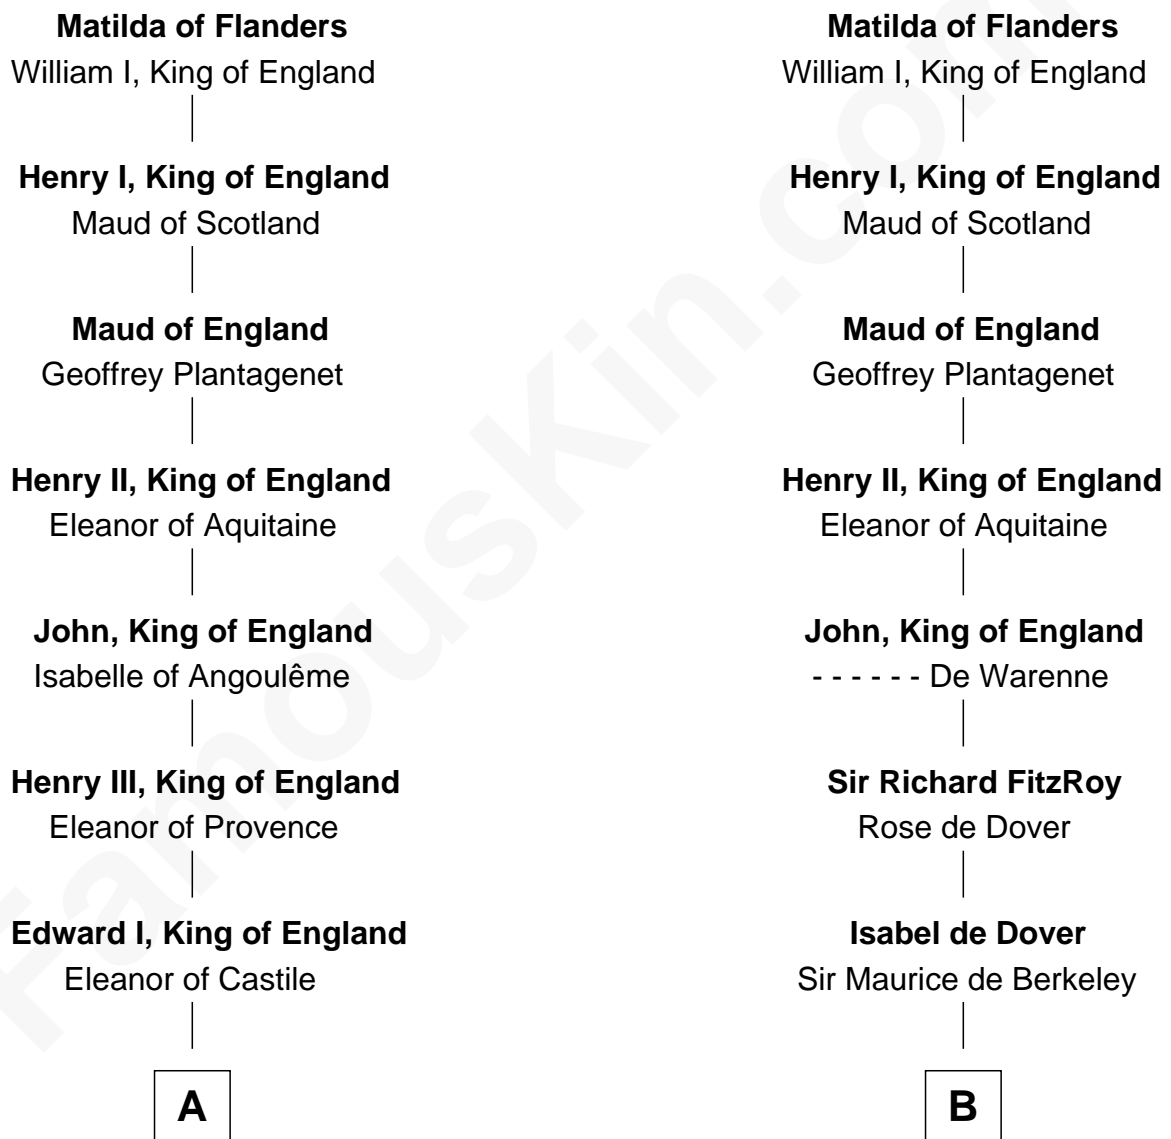

FamousKin.com

Relationship Chart of Benjamin Harrison V

Signer of the Declaration of Independence

21st cousin of

George Washington

1st U.S. President

Baudoin V of Flanders

Adela of France