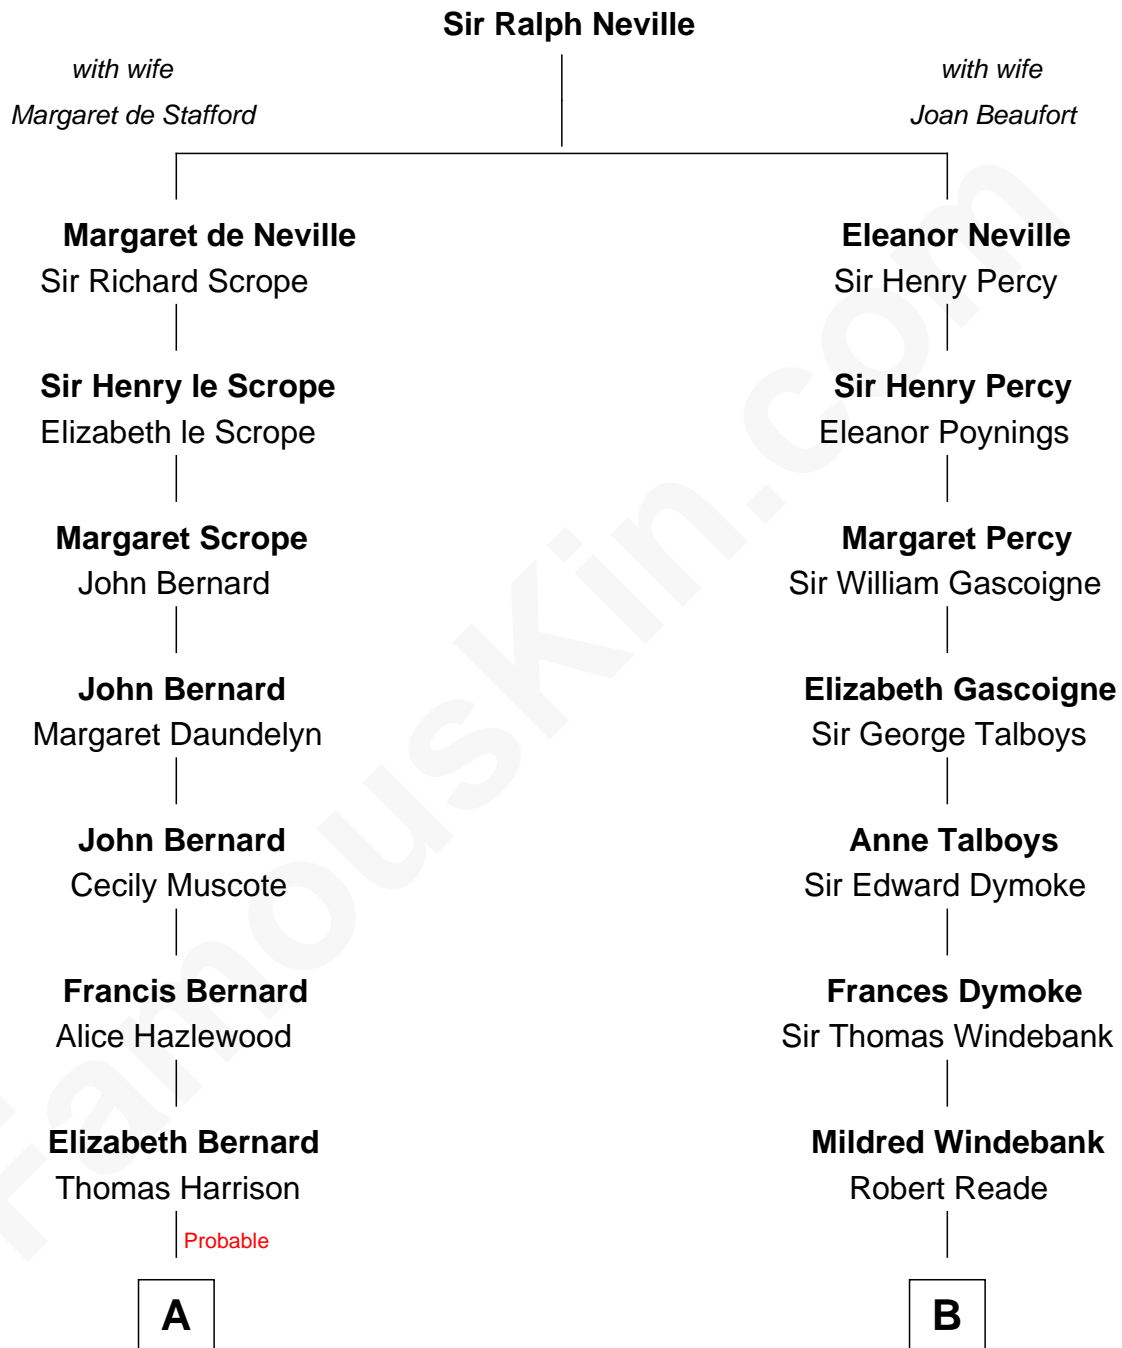

# FamousKin.com

## Relationship Chart of Benjamin Harrison V

*Signer of the Declaration of Independence*

11th cousin of

**George Washington**

*1st U.S. President*

**A**

**Benjamin Harrison**

Mary - - - - -

**Benjamin Harrison**

Hannah Churchill

**Benjamin Harrison**

Elizabeth Burwell

**Benjamin Harrison**

Anne Carter

**Benjamin Harrison V**

*Signer of Declaration of Independence*