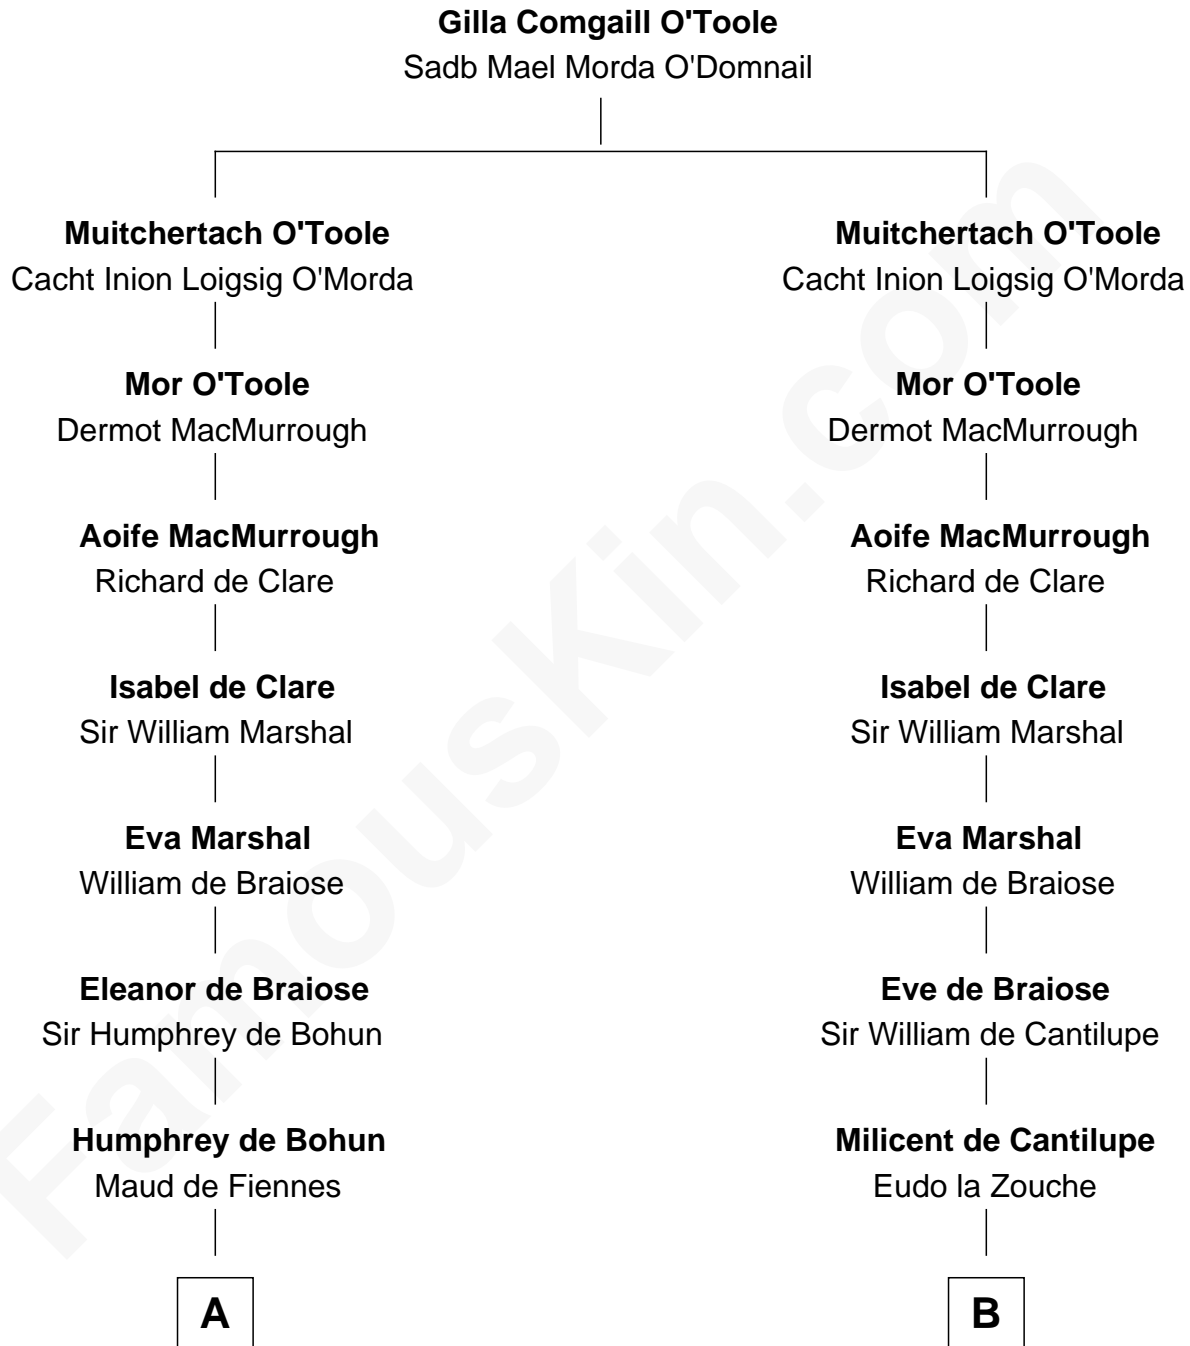

FamousKin.com

Relationship Chart of Benjamin Harrison V

Signer of the Declaration of Independence

21st cousin of

John Langdon

Signer of the U.S. Constitution

C

Gabriel Ludlow