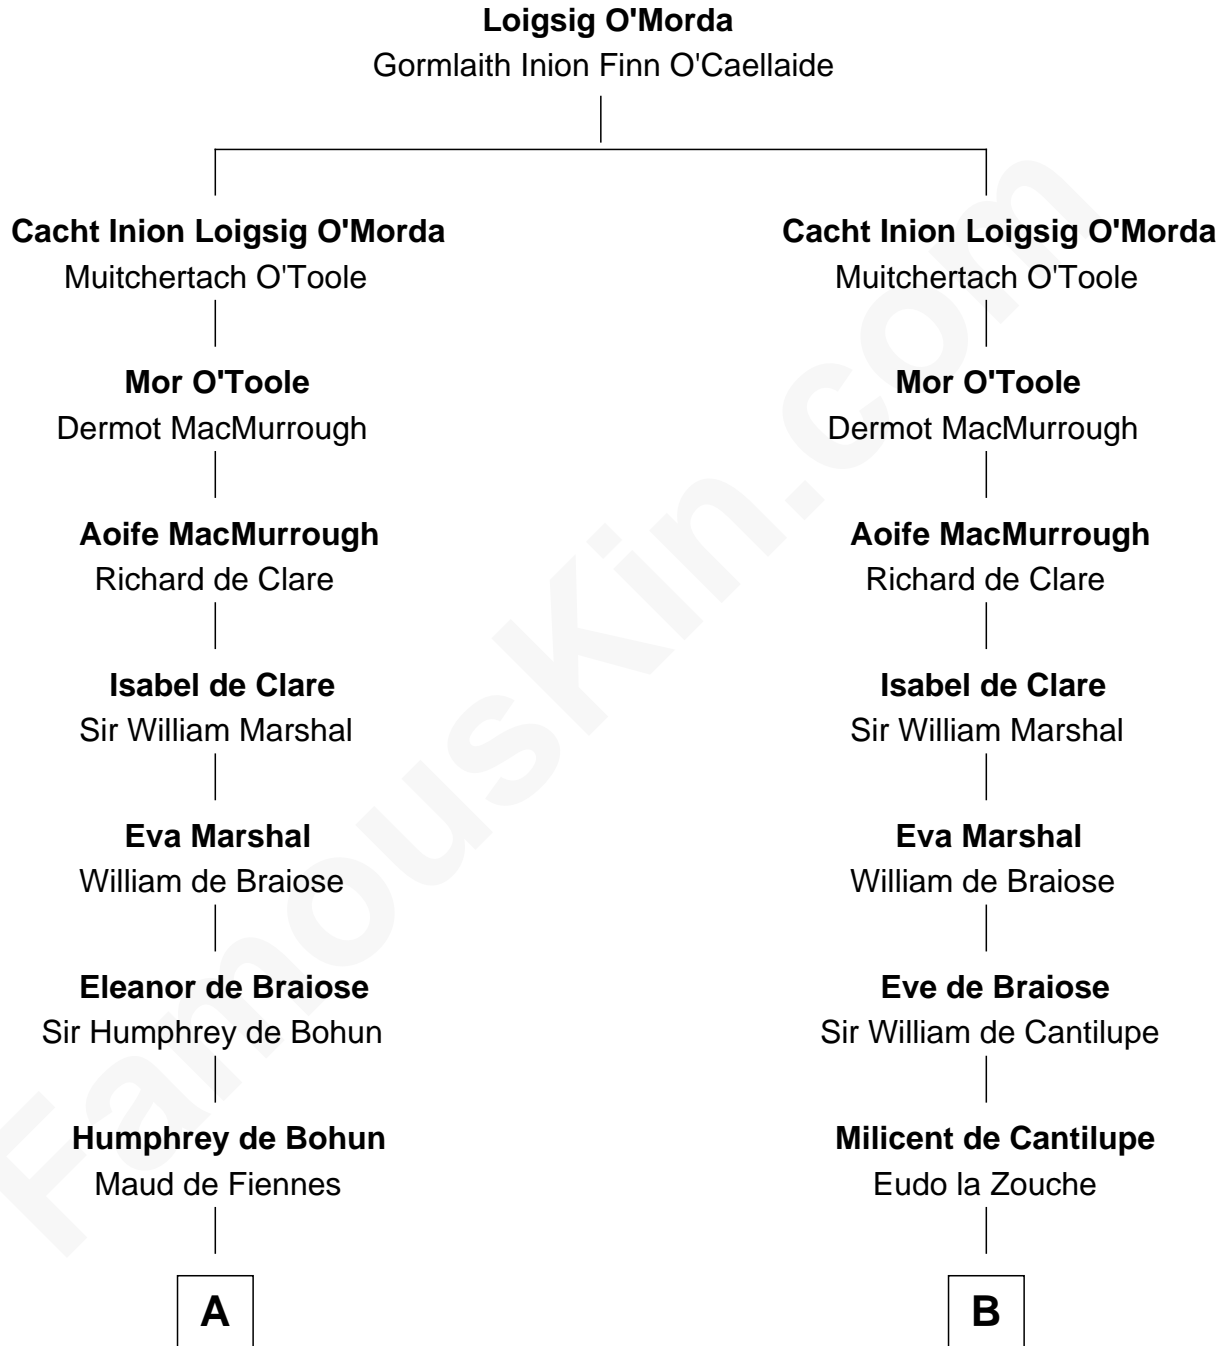

# FamousKin.com

## Relationship Chart of Benjamin Harrison V

*Signer of the Declaration of Independence*

21st cousin of

**John Langdon**

*Signer of the U.S. Constitution*

**C**

**Gabriel Ludlow**

Phillis - - - - -

**Sarah Ludlow**

Col. John Carter

**Col. Robert Carter**

Elizabeth Landon

**Anne Carter**

Benjamin Harrison

**Benjamin Harrison V**

*Signer of Declaration of Independence*