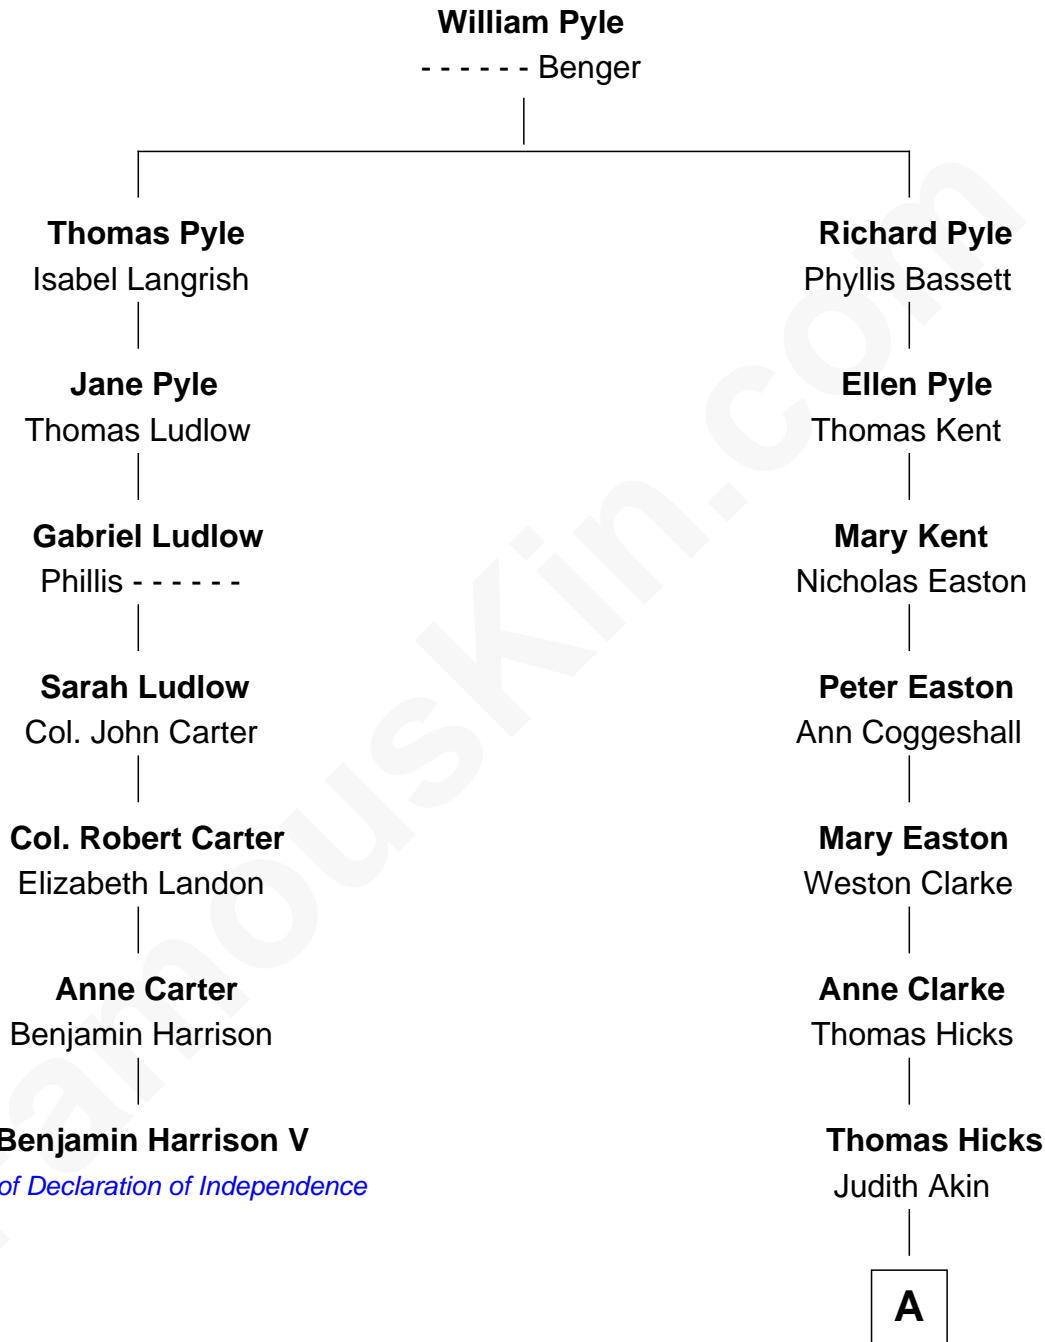

FamousKin.com

Relationship Chart of Benjamin Harrison V

Signer of the Declaration of Independence

6th cousin 4 times removed of

Hetty Green

"The Witch of Wall Street"

Benjamin Harrison V
Signer of Declaration of Independence

A

—
Sarah Hicks

Gideon Howland

—
Gideon Howland

Mehitable Howland

—
Abby Slocum Howland

Edward Mott Robinson

—
Hetty Green

"The Witch of Wall Street"